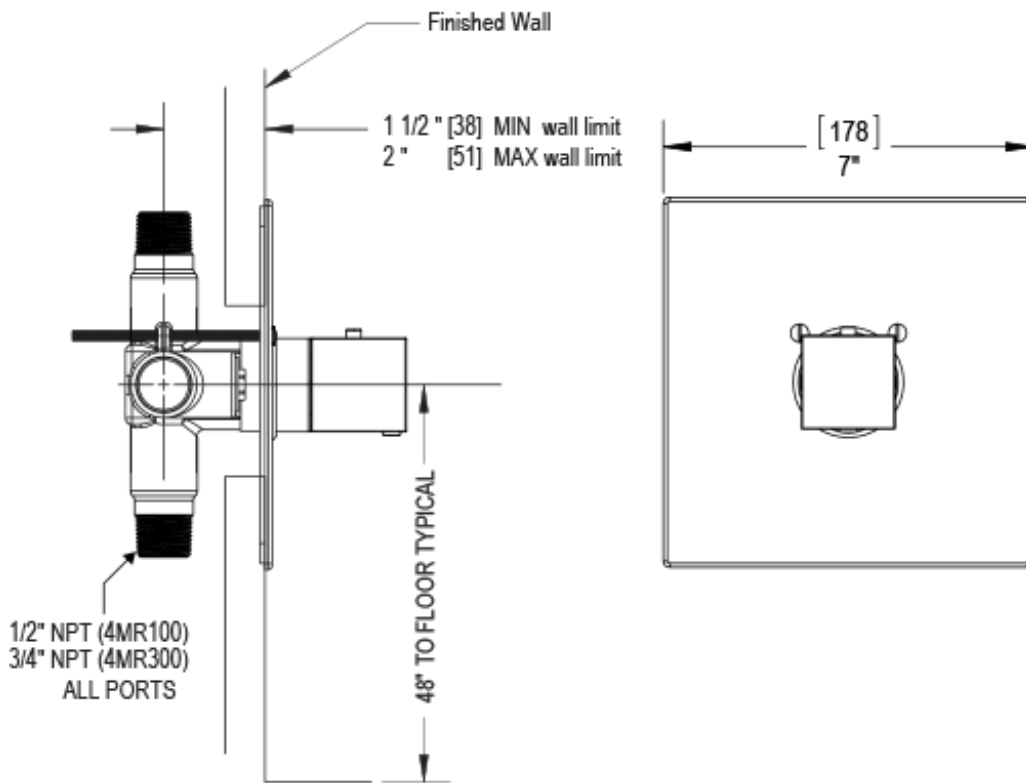

# 23RSLSCWH Specifications

ADJUSTABLE SLIDE BAR WITH HAND HELD SHOWER ASSEMBLY

WALL MOUNT TUB SPOUT

THREE WAY DIVERTER WITH SHUT-OFFS IN BETWEEN FUNCTIONS

4" SHOWER HEAD WITH WALL MOUNT 16" SHOWER ARM & FLANGE

TEMPERATURE CONTROL VALVE WITH STOPS

INTEGRAL SUPPLY WITH 1/2" NPT X 1/2" NPSM X 3" NIPPLE