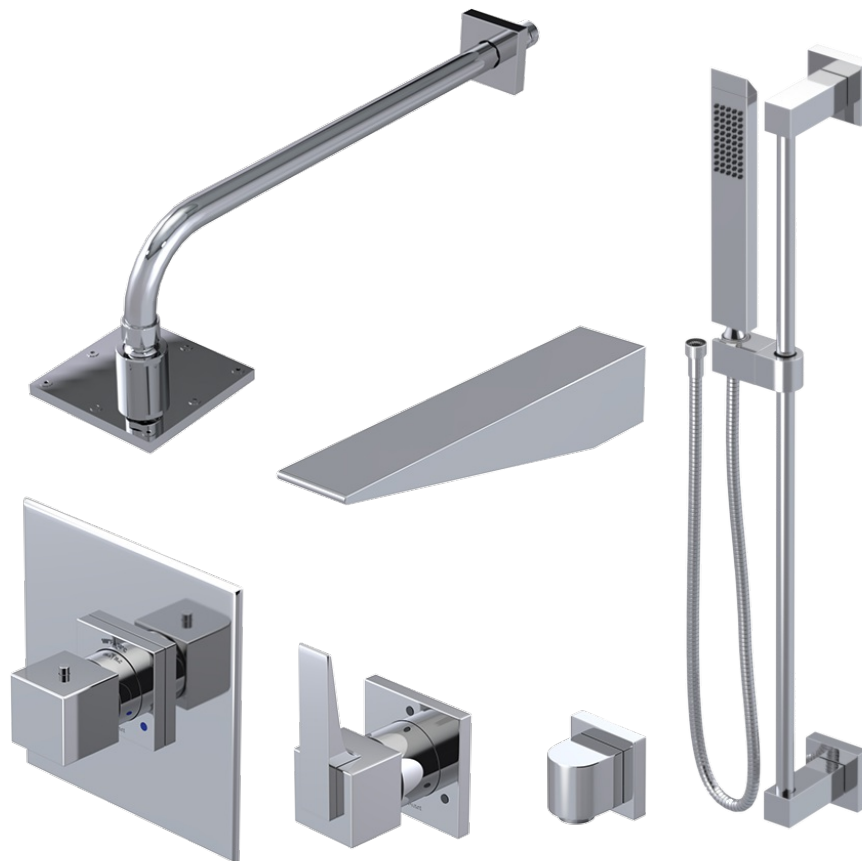

# 23RSLSCWH Specifications

ADJUSTABLE SLIDE BAR WITH HAND HELD SHOWER ASSEMBLY

WALL MOUNT TUB SPOUT

THREE WAY DIVERTER WITH SHUT-OFFS IN BETWEEN FUNCTIONS

4" SHOWER HEAD WITH WALL MOUNT 16" SHOWER ARM & FLANGE

TEMPERATURE CONTROL VALVE WITH STOPS

INTEGRAL SUPPLY WITH 1/2" NPT X 1/2" NPSM X 3" NIPPLE