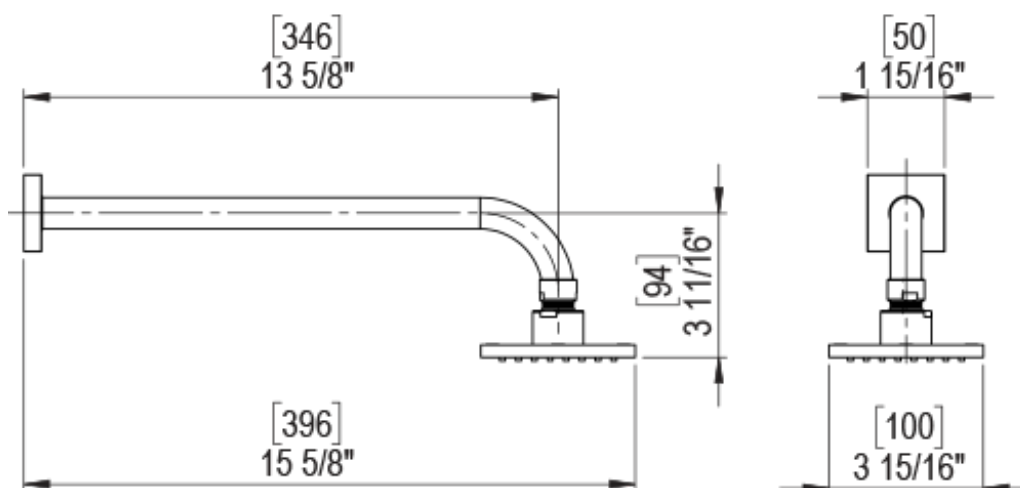

# 23RSLSCWH Specifications

ADJUSTABLE SLIDE BAR WITH HAND HELD SHOWER ASSEMBLY

WALL MOUNT TUB SPOUT

THREE WAY DIVERTER WITH SHUT-OFFS IN BETWEEN FUNCTIONS

4" SHOWER HEAD WITH WALL MOUNT 16" SHOWER ARM & FLANGE

TEMPERATURE CONTROL VALVE WITH STOPS

INTEGRAL SUPPLY WITH 1/2" NPT X 1/2" NPSM X 3" NIPPLE