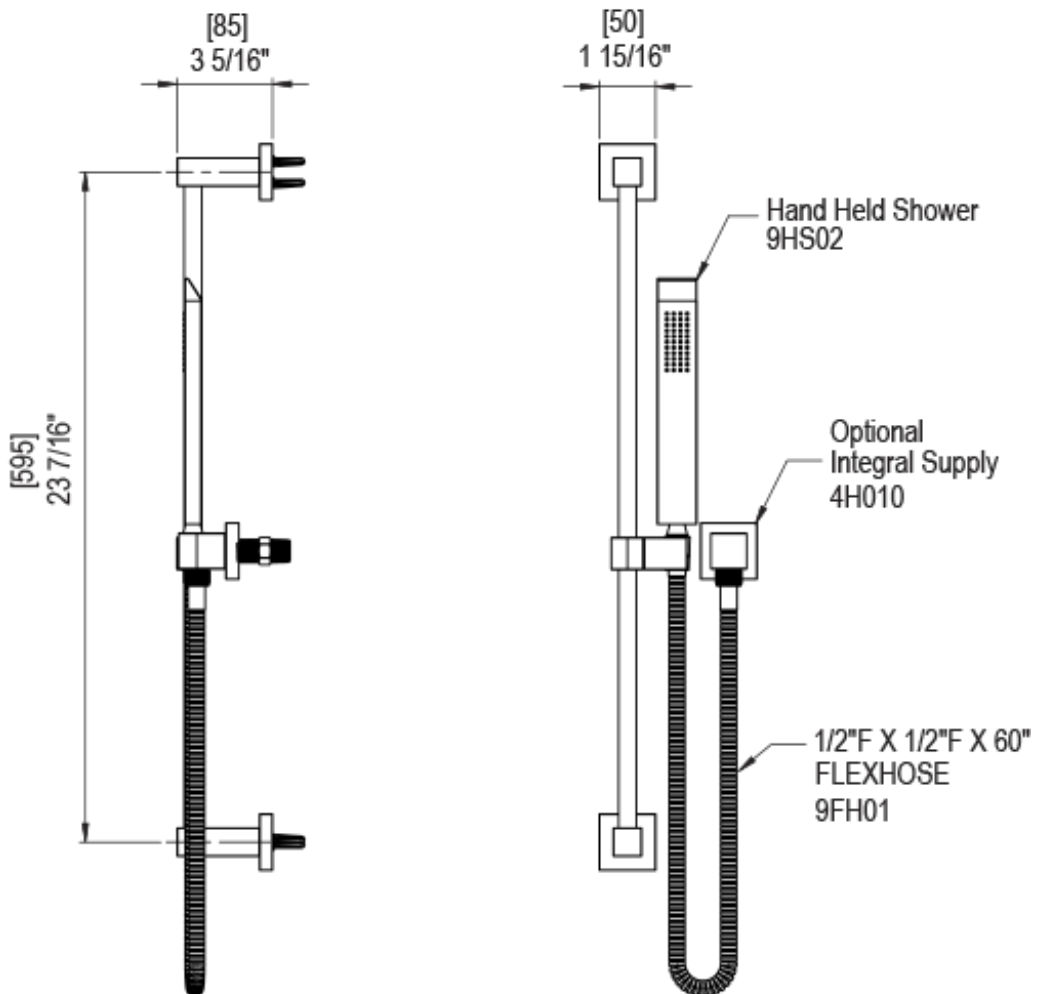

# 23RSLSCWH Specifications

ADJUSTABLE SLIDE BAR WITH HAND HELD SHOWER ASSEMBLY

WALL MOUNT TUB SPOUT

THREE WAY DIVERTER WITH SHUT-OFFS IN BETWEEN FUNCTIONS

4" SHOWER HEAD WITH WALL MOUNT 16" SHOWER ARM & FLANGE

TEMPERATURE CONTROL VALVE WITH STOPS

INTEGRAL SUPPLY WITH 1/2" NPT X 1/2" NPSM X 3" NIPPLE