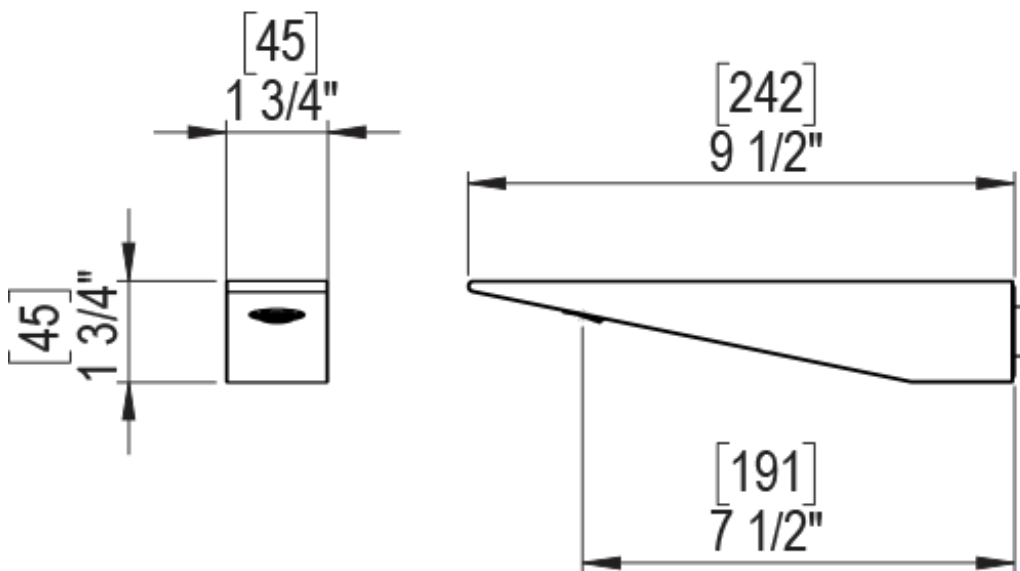

# 23RSLSCWH Specifications

ADJUSTABLE SLIDE BAR WITH HAND HELD SHOWER ASSEMBLY

WALL MOUNT TUB SPOUT

THREE WAY DIVERTER WITH SHUT-OFFS IN BETWEEN FUNCTIONS

4" SHOWER HEAD WITH WALL MOUNT 16" SHOWER ARM & FLANGE

TEMPERATURE CONTROL VALVE WITH STOPS

INTEGRAL SUPPLY WITH 1/2" NPT X 1/2" NPSM X 3" NIPPLE