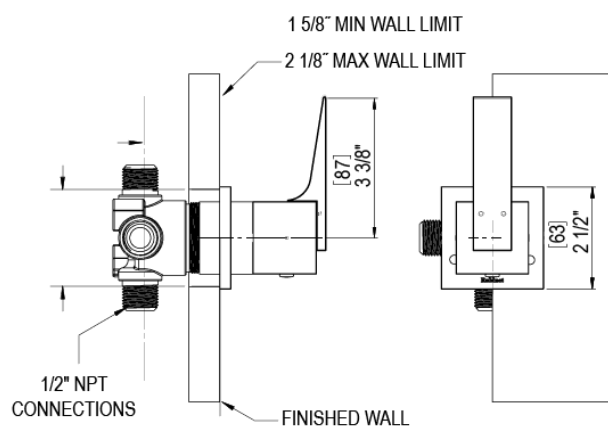

# 23RSLSCWH Specifications

ADJUSTABLE SLIDE BAR WITH HAND HELD SHOWER ASSEMBLY

WALL MOUNT TUB SPOUT

THREE WAY DIVERTER WITH SHUT-OFFS IN BETWEEN FUNCTIONS

4" SHOWER HEAD WITH WALL MOUNT 16" SHOWER ARM & FLANGE

TEMPERATURE CONTROL VALVE WITH STOPS

INTEGRAL SUPPLY WITH 1/2" NPT X 1/2" NPSM X 3" NIPPLE