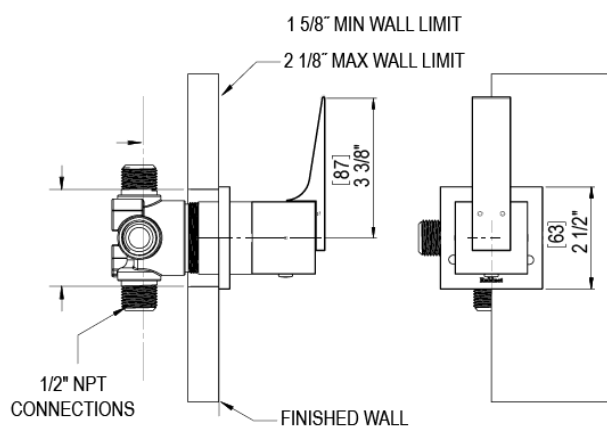

ADJUSTABLE SLIDE BAR WITH HAND HELD SHOWER ASSEMBLY

WALL MOUNT TUB SPOUT

THREE WAY DIVERTER WITH SHUT-OFFS IN BETWEEN FUNCTIONS

4" SHOWER HEAD WITH WALL MOUNT 16" SHOWER ARM & FLANGE

TEMPERATURE CONTROL VALVE WITH STOPS

INTEGRAL SUPPLY WITH 1/2" NPT X 1/2" NPSM X 3" NIPPLE