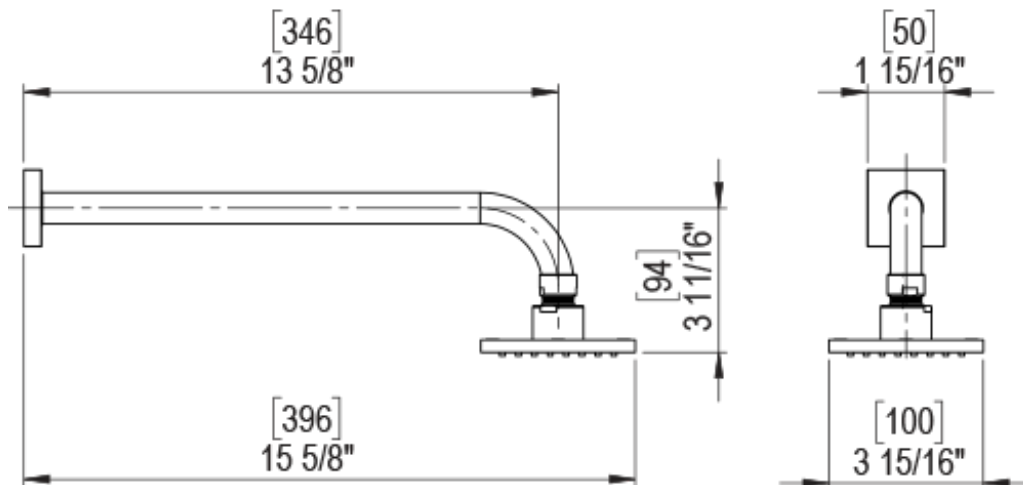

ADJUSTABLE SLIDE BAR WITH HAND HELD SHOWER ASSEMBLY

WALL MOUNT TUB SPOUT

THREE WAY DIVERTER WITH SHUT-OFFS IN BETWEEN FUNCTIONS

4" SHOWER HEAD WITH WALL MOUNT 16" SHOWER ARM & FLANGE

TEMPERATURE CONTROL VALVE WITH STOPS

INTEGRAL SUPPLY WITH 1/2" NPT X 1/2" NPSM X 3" NIPPLE