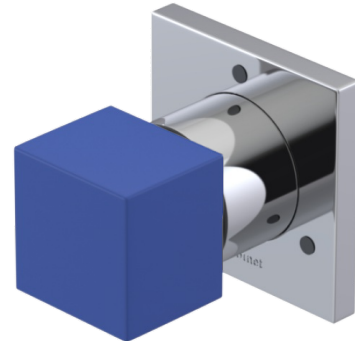

ADJUSTABLE SLIDE BAR WITH HAND HELD SHOWER ASSEMBLY

WALL MOUNT TUB SPOUT

THREE WAY DIVERTER WITH SHUT-OFFS IN BETWEEN FUNCTIONS

4" SHOWER HEAD WITH WALL MOUNT 16" SHOWER ARM & FLANGE

TEMPERATURE CONTROL VALVE WITH STOPS

INTEGRAL SUPPLY WITH 1/2" NPT X 1/2" NPSM X 3" NIPPLE