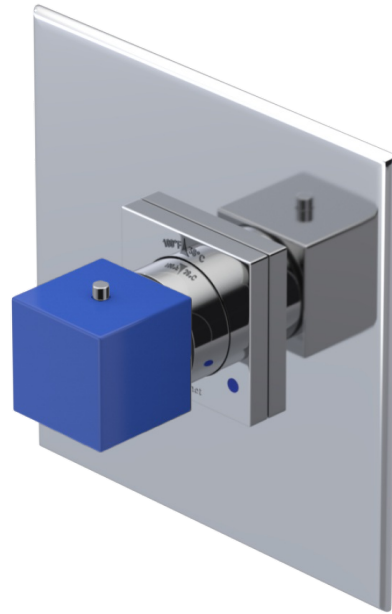

ADJUSTABLE SLIDE BAR WITH HAND HELD SHOWER ASSEMBLY

WALL MOUNT TUB SPOUT

THREE WAY DIVERTER WITH SHUT-OFFS IN BETWEEN FUNCTIONS

4" SHOWER HEAD WITH WALL MOUNT 16" SHOWER ARM & FLANGE

TEMPERATURE CONTROL VALVE WITH STOPS

INTEGRAL SUPPLY WITH 1/2" NPT X 1/2" NPSM X 3" NIPPLE