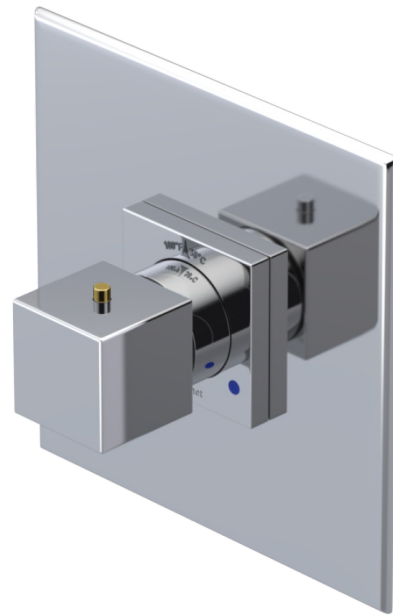

23RSQCHGD Specifications

ADJUSTABLE SLIDE BAR WITH HAND HELD SHOWER ASSEMBLY

WALL MOUNT TUB SPOUT

THREE WAY DIVERTER WITH SHUT-OFFS IN BETWEEN FUNCTIONS

4" SHOWER HEAD WITH WALL MOUNT 16" SHOWER ARM & FLANGE

TEMPERATURE CONTROL VALVE WITH STOPS

INTEGRAL SUPPLY WITH 1/2" NPT X 1/2" NPSM X 3" NIPPLE