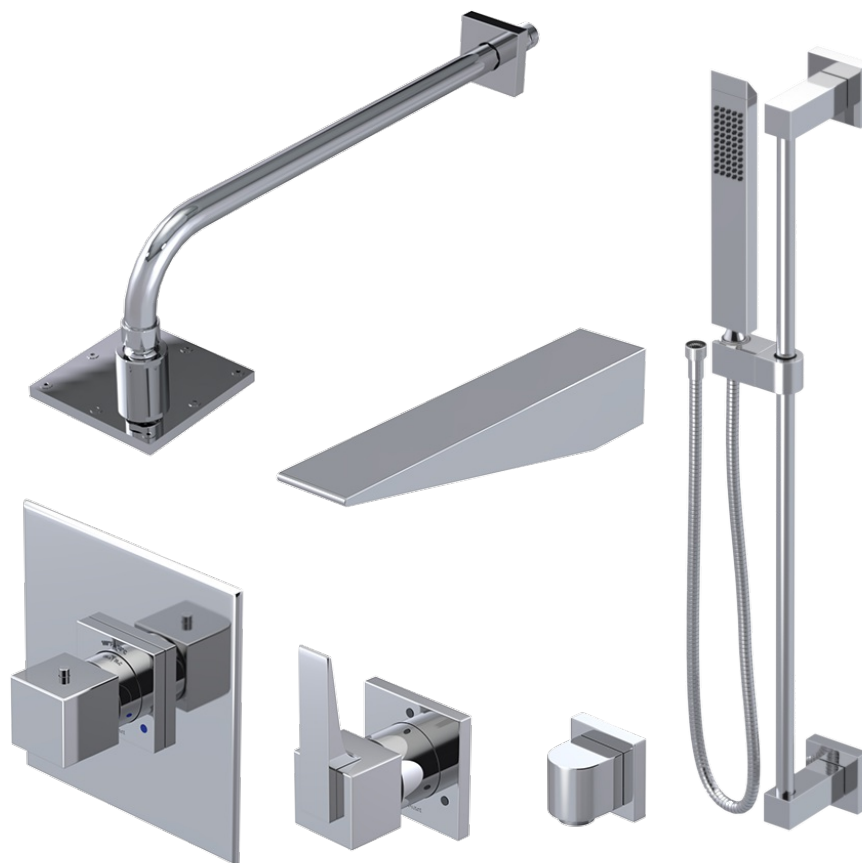

23RSQCHGD Specifications

ADJUSTABLE SLIDE BAR WITH HAND HELD SHOWER ASSEMBLY

WALL MOUNT TUB SPOUT

THREE WAY DIVERTER WITH SHUT-OFFS IN BETWEEN FUNCTIONS

4" SHOWER HEAD WITH WALL MOUNT 16" SHOWER ARM & FLANGE

TEMPERATURE CONTROL VALVE WITH STOPS

INTEGRAL SUPPLY WITH 1/2" NPT X 1/2" NPSM X 3" NIPPLE