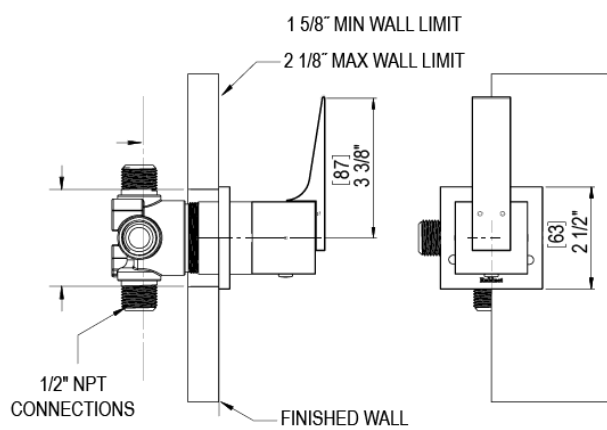

23RSQCHGD Specifications

ADJUSTABLE SLIDE BAR WITH HAND HELD SHOWER ASSEMBLY

WALL MOUNT TUB SPOUT

THREE WAY DIVERTER WITH SHUT-OFFS IN BETWEEN FUNCTIONS

4" SHOWER HEAD WITH WALL MOUNT 16" SHOWER ARM & FLANGE

TEMPERATURE CONTROL VALVE WITH STOPS

INTEGRAL SUPPLY WITH 1/2" NPT X 1/2" NPSM X 3" NIPPLE