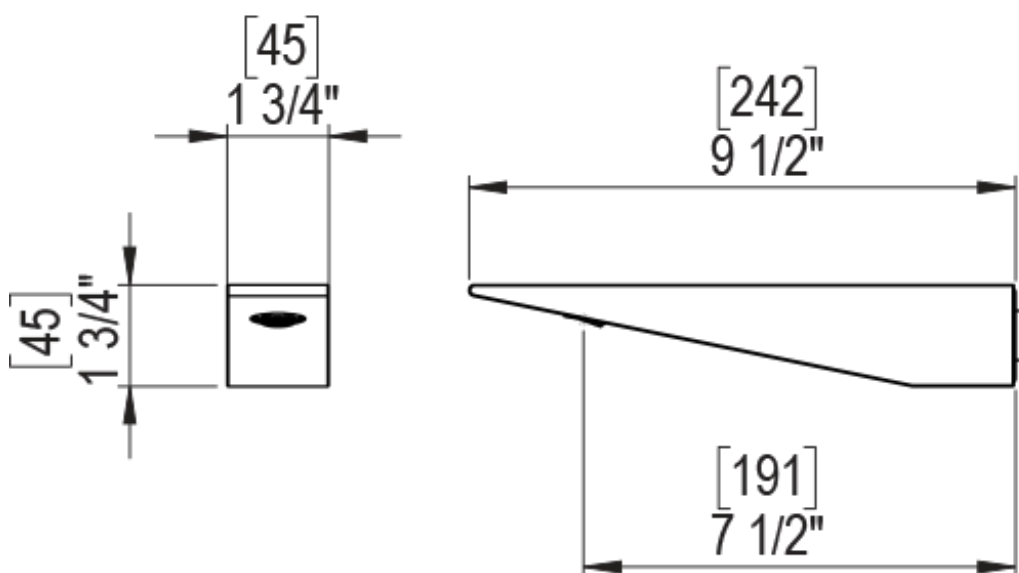

23RSQCHGD Specifications

ADJUSTABLE SLIDE BAR WITH HAND HELD SHOWER ASSEMBLY

WALL MOUNT TUB SPOUT

THREE WAY DIVERTER WITH SHUT-OFFS IN BETWEEN FUNCTIONS

4" SHOWER HEAD WITH WALL MOUNT 16" SHOWER ARM & FLANGE

TEMPERATURE CONTROL VALVE WITH STOPS

INTEGRAL SUPPLY WITH 1/2" NPT X 1/2" NPSM X 3" NIPPLE