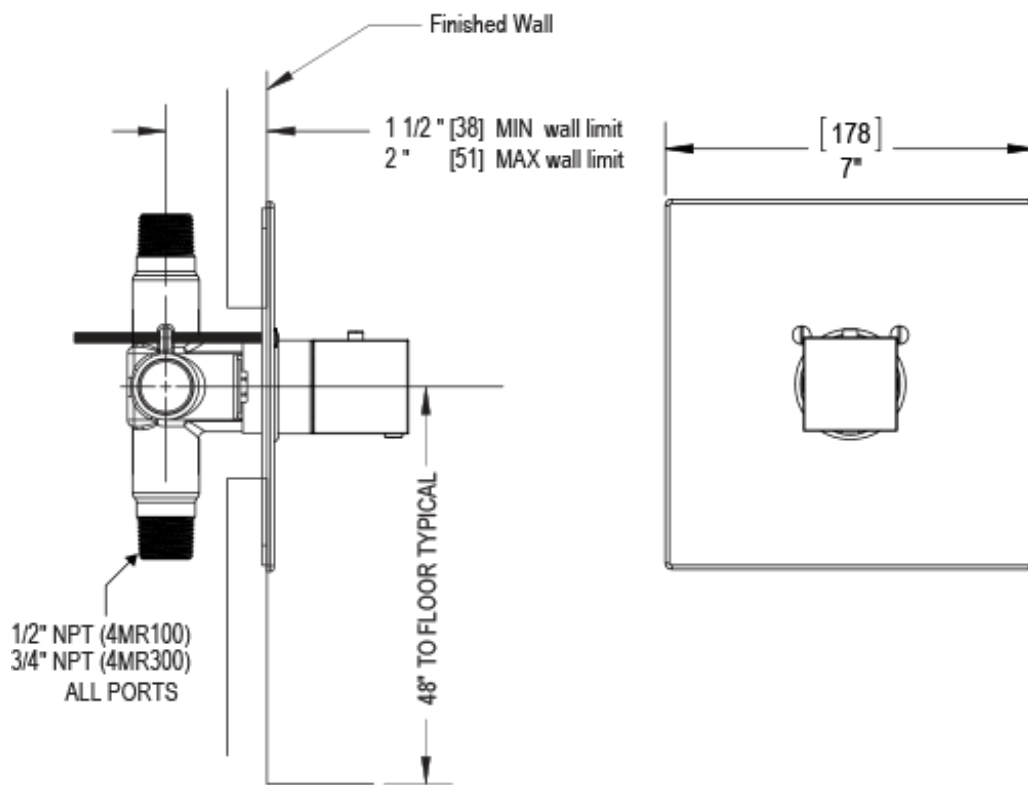

23RSQCHGD Specifications

ADJUSTABLE SLIDE BAR WITH HAND HELD SHOWER ASSEMBLY

WALL MOUNT TUB SPOUT

THREE WAY DIVERTER WITH SHUT-OFFS IN BETWEEN FUNCTIONS

4" SHOWER HEAD WITH WALL MOUNT 16" SHOWER ARM & FLANGE

TEMPERATURE CONTROL VALVE WITH STOPS

INTEGRAL SUPPLY WITH 1/2" NPT X 1/2" NPSM X 3" NIPPLE