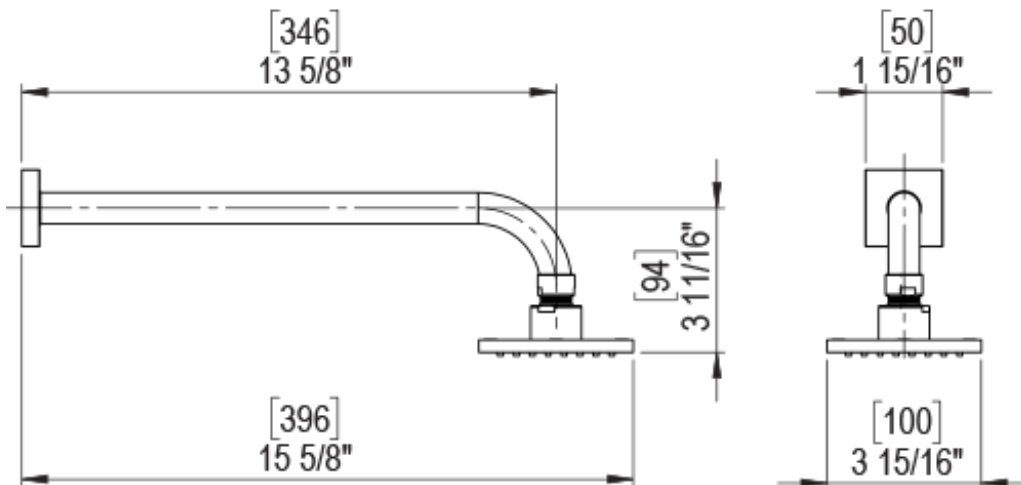

23RSQCHGD Specifications

ADJUSTABLE SLIDE BAR WITH HAND HELD SHOWER ASSEMBLY

WALL MOUNT TUB SPOUT

THREE WAY DIVERTER WITH SHUT-OFFS IN BETWEEN FUNCTIONS

4" SHOWER HEAD WITH WALL MOUNT 16" SHOWER ARM & FLANGE

TEMPERATURE CONTROL VALVE WITH STOPS

INTEGRAL SUPPLY WITH 1/2" NPT X 1/2" NPSM X 3" NIPPLE