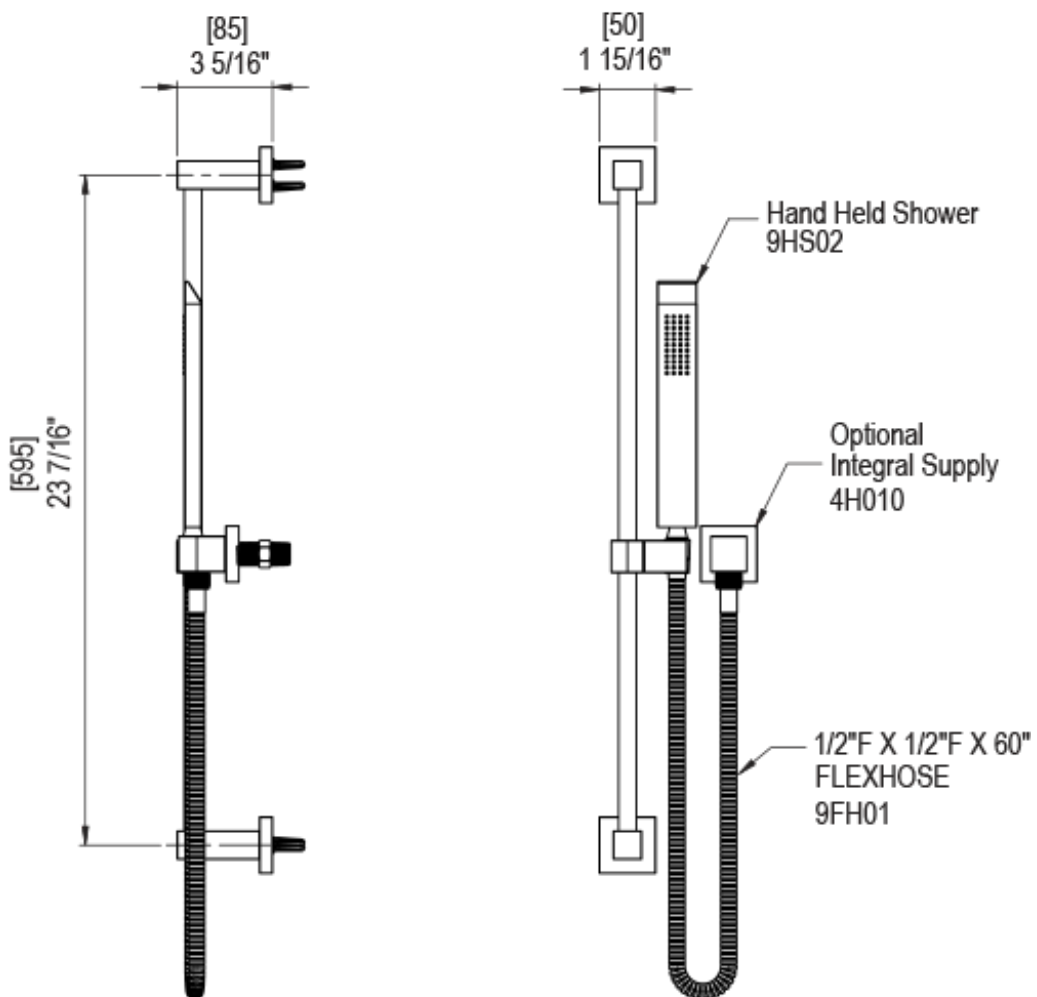

23RSQCHMR Specifications

ADJUSTABLE SLIDE BAR WITH HAND HELD SHOWER ASSEMBLY

WALL MOUNT TUB SPOUT

THREE WAY DIVERTER WITH SHUT-OFFS IN BETWEEN FUNCTIONS

4" SHOWER HEAD WITH WALL MOUNT 16" SHOWER ARM & FLANGE

TEMPERATURE CONTROL VALVE WITH STOPS

INTEGRAL SUPPLY WITH 1/2" NPT X 1/2" NPSM X 3" NIPPLE