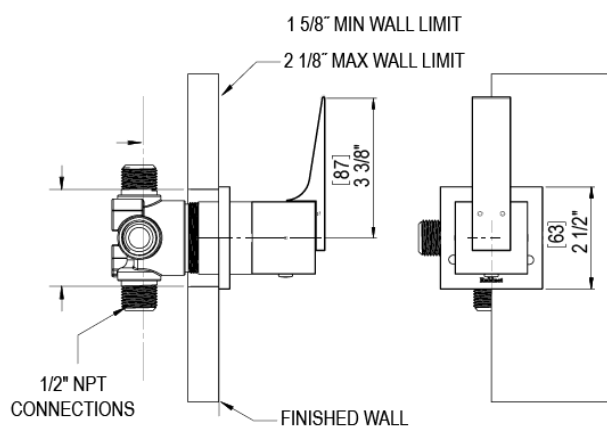

23RSQCHMR Specifications

ADJUSTABLE SLIDE BAR WITH HAND HELD SHOWER ASSEMBLY

WALL MOUNT TUB SPOUT

THREE WAY DIVERTER WITH SHUT-OFFS IN BETWEEN FUNCTIONS

4" SHOWER HEAD WITH WALL MOUNT 16" SHOWER ARM & FLANGE

TEMPERATURE CONTROL VALVE WITH STOPS

INTEGRAL SUPPLY WITH 1/2" NPT X 1/2" NPSM X 3" NIPPLE