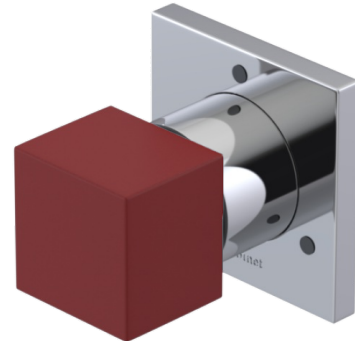

23RSQCHMR Specifications

ADJUSTABLE SLIDE BAR WITH HAND HELD SHOWER ASSEMBLY

WALL MOUNT TUB SPOUT

THREE WAY DIVERTER WITH SHUT-OFFS IN BETWEEN FUNCTIONS

4" SHOWER HEAD WITH WALL MOUNT 16" SHOWER ARM & FLANGE

TEMPERATURE CONTROL VALVE WITH STOPS

INTEGRAL SUPPLY WITH 1/2" NPT X 1/2" NPSM X 3" NIPPLE