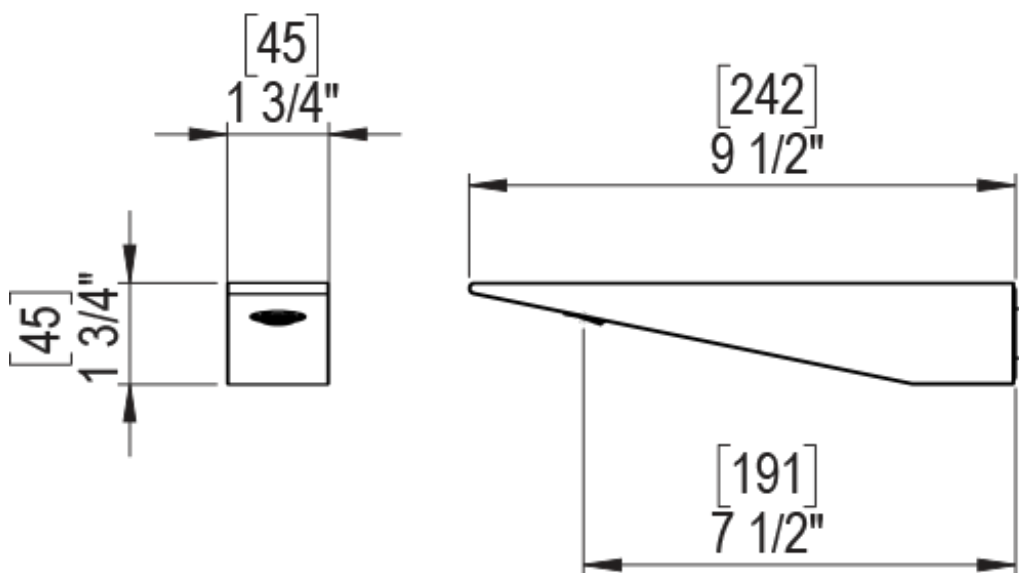

23RSQCHMR Specifications

ADJUSTABLE SLIDE BAR WITH HAND HELD SHOWER ASSEMBLY

WALL MOUNT TUB SPOUT

THREE WAY DIVERTER WITH SHUT-OFFS IN BETWEEN FUNCTIONS

4" SHOWER HEAD WITH WALL MOUNT 16" SHOWER ARM & FLANGE

TEMPERATURE CONTROL VALVE WITH STOPS

INTEGRAL SUPPLY WITH 1/2" NPT X 1/2" NPSM X 3" NIPPLE