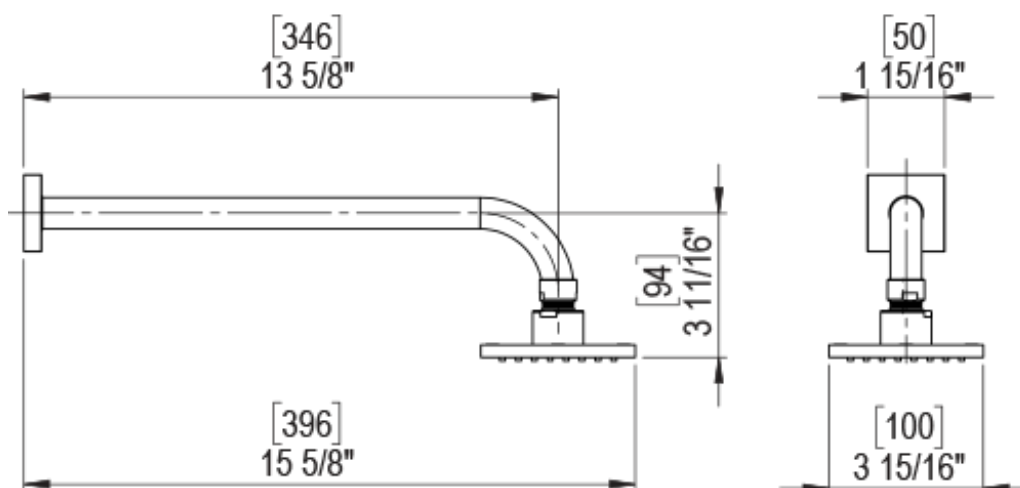

23RSQCHMR Specifications

ADJUSTABLE SLIDE BAR WITH HAND HELD SHOWER ASSEMBLY

WALL MOUNT TUB SPOUT

THREE WAY DIVERTER WITH SHUT-OFFS IN BETWEEN FUNCTIONS

4" SHOWER HEAD WITH WALL MOUNT 16" SHOWER ARM & FLANGE

TEMPERATURE CONTROL VALVE WITH STOPS

INTEGRAL SUPPLY WITH 1/2" NPT X 1/2" NPSM X 3" NIPPLE