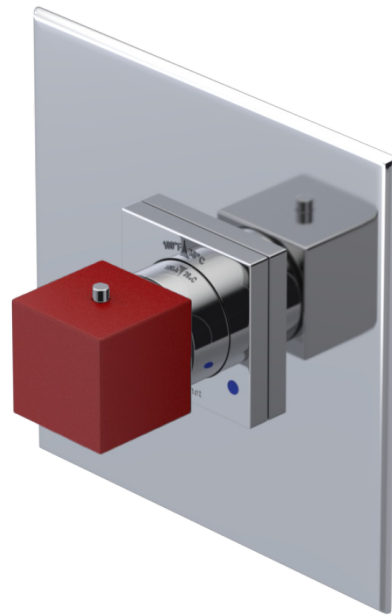

23RSQCHMR Specifications

ADJUSTABLE SLIDE BAR WITH HAND HELD SHOWER ASSEMBLY

WALL MOUNT TUB SPOUT

THREE WAY DIVERTER WITH SHUT-OFFS IN BETWEEN FUNCTIONS

4" SHOWER HEAD WITH WALL MOUNT 16" SHOWER ARM & FLANGE

TEMPERATURE CONTROL VALVE WITH STOPS

INTEGRAL SUPPLY WITH 1/2" NPT X 1/2" NPSM X 3" NIPPLE