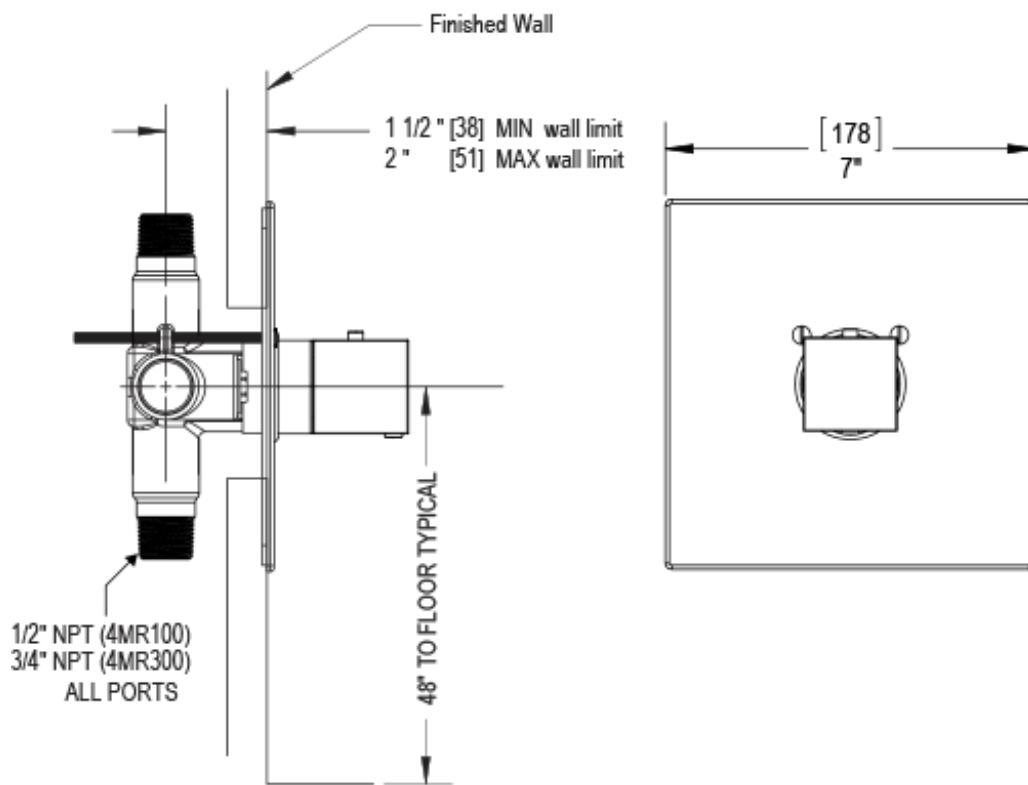

23RSQCHMR Specifications

ADJUSTABLE SLIDE BAR WITH HAND HELD SHOWER ASSEMBLY

WALL MOUNT TUB SPOUT

THREE WAY DIVERTER WITH SHUT-OFFS IN BETWEEN FUNCTIONS

4" SHOWER HEAD WITH WALL MOUNT 16" SHOWER ARM & FLANGE

TEMPERATURE CONTROL VALVE WITH STOPS

INTEGRAL SUPPLY WITH 1/2" NPT X 1/2" NPSM X 3" NIPPLE