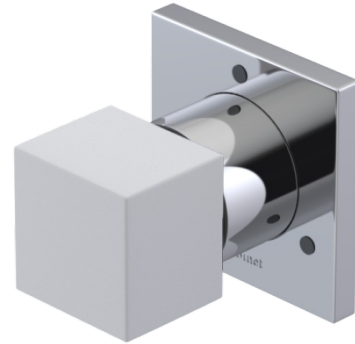

ADJUSTABLE SLIDE BAR WITH HAND HELD SHOWER ASSEMBLY

WALL MOUNT TUB SPOUT

THREE WAY DIVERTER WITH SHUT-OFFS IN BETWEEN FUNCTIONS

4" SHOWER HEAD WITH WALL MOUNT 16" SHOWER ARM & FLANGE

TEMPERATURE CONTROL VALVE WITH STOPS

INTEGRAL SUPPLY WITH 1/2" NPT X 1/2" NPSM X 3" NIPPLE