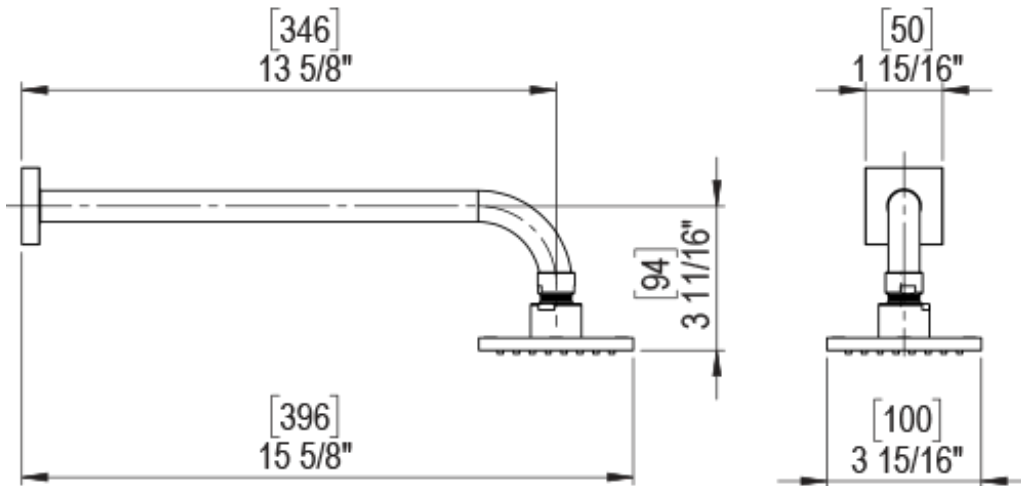

# 23RSQCHSC Specifications

ADJUSTABLE SLIDE BAR WITH HAND HELD SHOWER ASSEMBLY

WALL MOUNT TUB SPOUT

THREE WAY DIVERTER WITH SHUT-OFFS IN BETWEEN FUNCTIONS

4" SHOWER HEAD WITH WALL MOUNT 16" SHOWER ARM & FLANGE

TEMPERATURE CONTROL VALVE WITH STOPS

INTEGRAL SUPPLY WITH 1/2" NPT X 1/2" NPSM X 3" NIPPLE