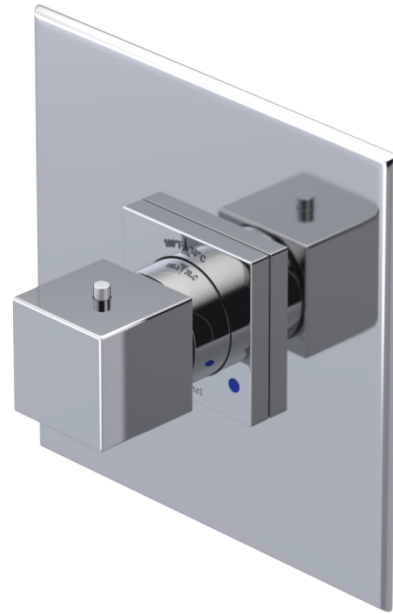

# 23RSQCHSC Specifications

ADJUSTABLE SLIDE BAR WITH HAND HELD SHOWER ASSEMBLY

WALL MOUNT TUB SPOUT

THREE WAY DIVERTER WITH SHUT-OFFS IN BETWEEN FUNCTIONS

4" SHOWER HEAD WITH WALL MOUNT 16" SHOWER ARM & FLANGE

TEMPERATURE CONTROL VALVE WITH STOPS

INTEGRAL SUPPLY WITH 1/2" NPT X 1/2" NPSM X 3" NIPPLE