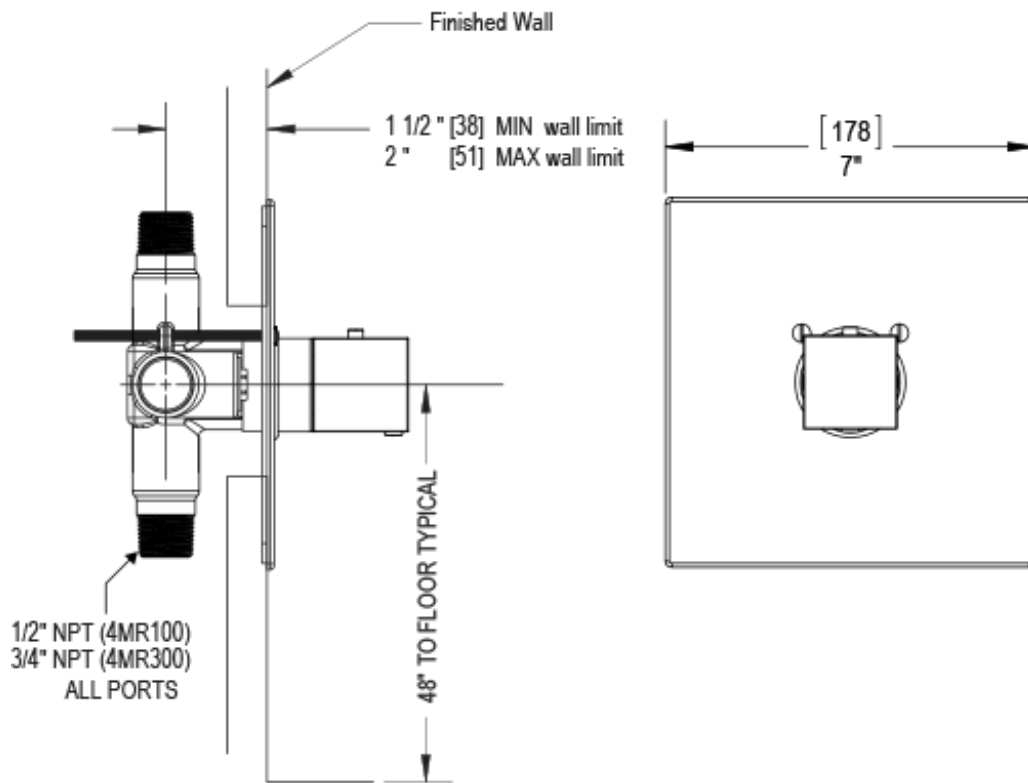

# 23RSQCHSC Specifications

ADJUSTABLE SLIDE BAR WITH HAND HELD SHOWER ASSEMBLY

WALL MOUNT TUB SPOUT

THREE WAY DIVERTER WITH SHUT-OFFS IN BETWEEN FUNCTIONS

4" SHOWER HEAD WITH WALL MOUNT 16" SHOWER ARM & FLANGE

TEMPERATURE CONTROL VALVE WITH STOPS

INTEGRAL SUPPLY WITH 1/2" NPT X 1/2" NPSM X 3" NIPPLE