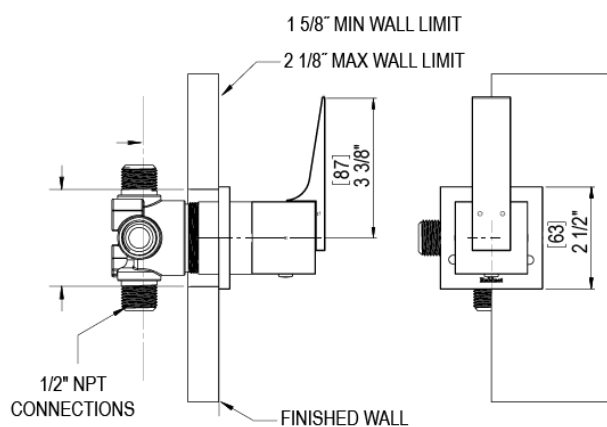

# 23RSQCHSC Specifications

ADJUSTABLE SLIDE BAR WITH HAND HELD SHOWER ASSEMBLY

WALL MOUNT TUB SPOUT

THREE WAY DIVERTER WITH SHUT-OFFS IN BETWEEN FUNCTIONS

4" SHOWER HEAD WITH WALL MOUNT 16" SHOWER ARM & FLANGE

TEMPERATURE CONTROL VALVE WITH STOPS

INTEGRAL SUPPLY WITH 1/2" NPT X 1/2" NPSM X 3" NIPPLE