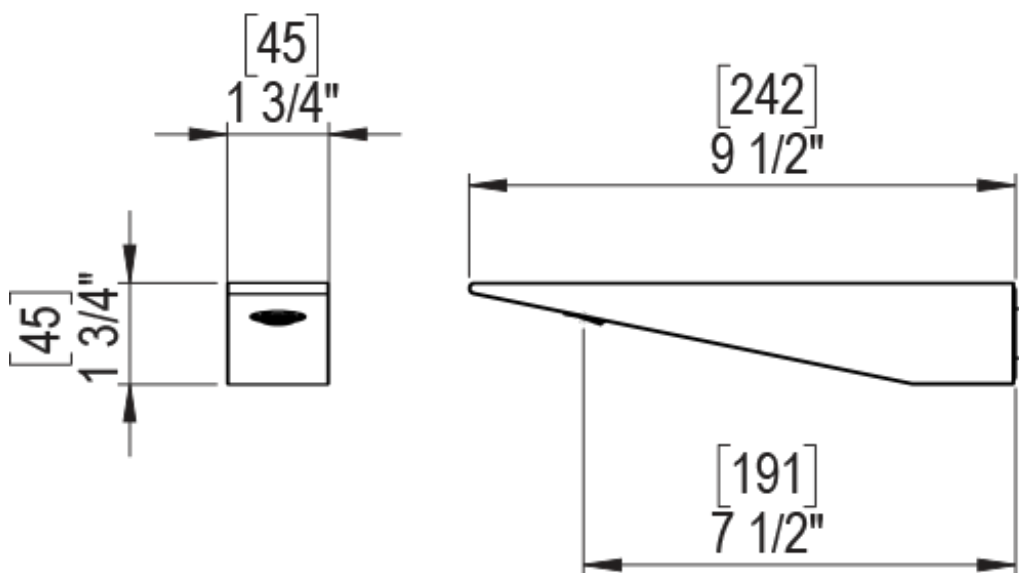

# 23RSQCHSC Specifications

ADJUSTABLE SLIDE BAR WITH HAND HELD SHOWER ASSEMBLY

WALL MOUNT TUB SPOUT

THREE WAY DIVERTER WITH SHUT-OFFS IN BETWEEN FUNCTIONS

4" SHOWER HEAD WITH WALL MOUNT 16" SHOWER ARM & FLANGE

TEMPERATURE CONTROL VALVE WITH STOPS

INTEGRAL SUPPLY WITH 1/2" NPT X 1/2" NPSM X 3" NIPPLE