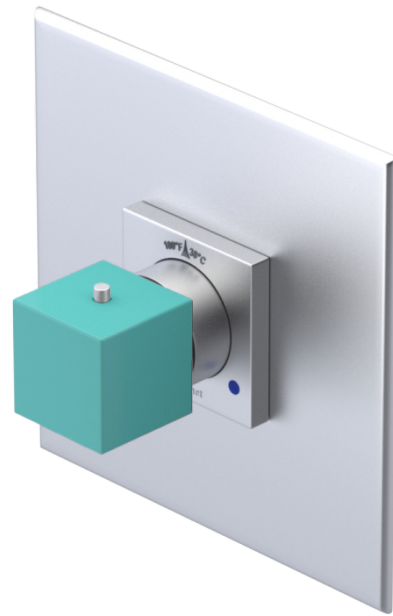

23RSQSCAQ

Specifications

ADJUSTABLE SLIDE BAR WITH HAND HELD SHOWER ASSEMBLY

WALL MOUNT TUB SPOUT

THREE WAY DIVERTER WITH SHUT-OFFS IN BETWEEN FUNCTIONS

4" SHOWER HEAD WITH WALL MOUNT 16" SHOWER ARM & FLANGE

TEMPERATURE CONTROL VALVE WITH STOPS

INTEGRAL SUPPLY WITH 1/2" NPT X 1/2" NPSM X 3" NIPPLE