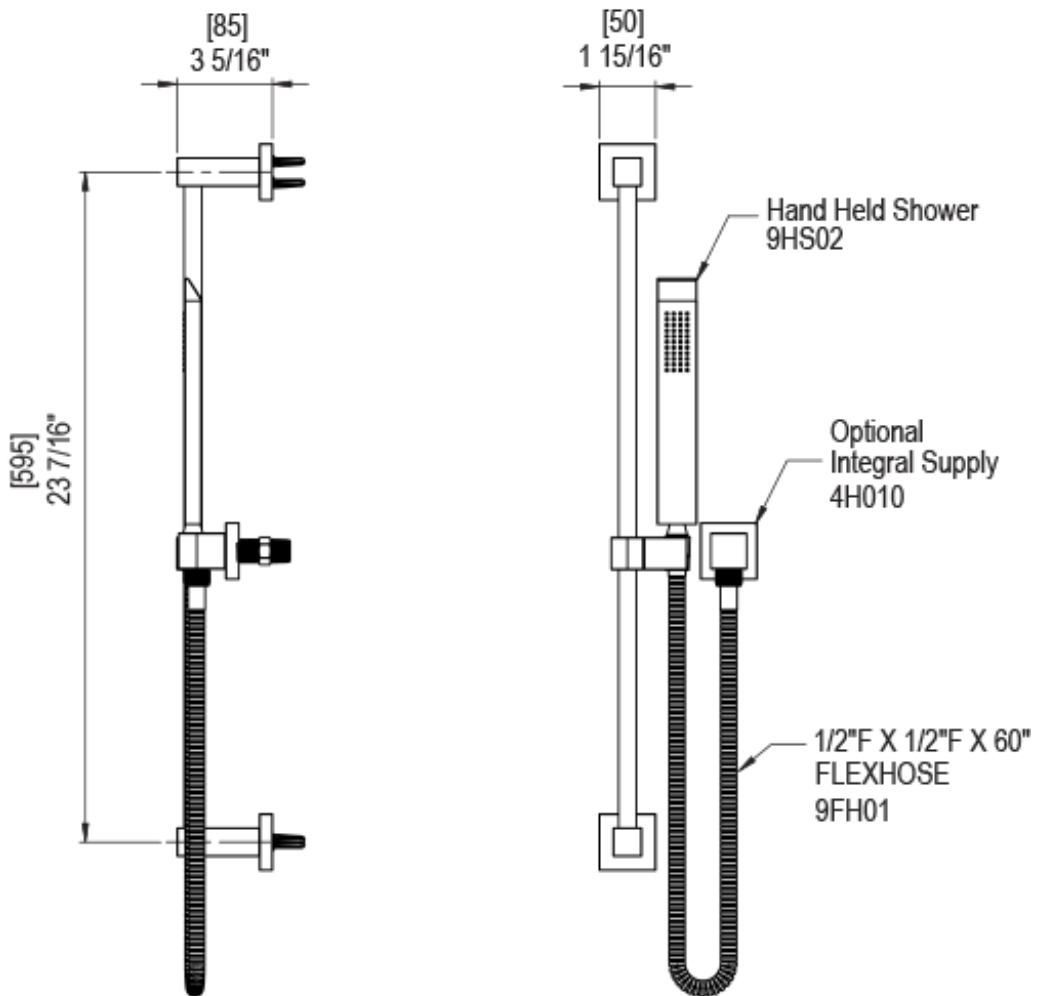

23RSQSCAQ

Specifications

ADJUSTABLE SLIDE BAR WITH HAND HELD SHOWER ASSEMBLY

WALL MOUNT TUB SPOUT

THREE WAY DIVERTER WITH SHUT-OFFS IN BETWEEN FUNCTIONS

4" SHOWER HEAD WITH WALL MOUNT 16" SHOWER ARM & FLANGE

TEMPERATURE CONTROL VALVE WITH STOPS

INTEGRAL SUPPLY WITH 1/2" NPT X 1/2" NPSM X 3" NIPPLE