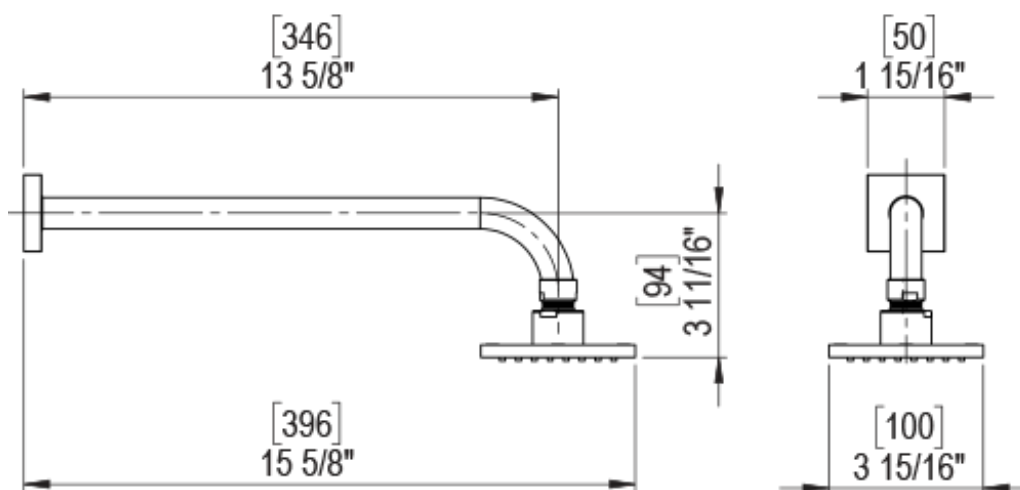

23RSQSCAQ

Specifications

ADJUSTABLE SLIDE BAR WITH HAND HELD SHOWER ASSEMBLY

WALL MOUNT TUB SPOUT

THREE WAY DIVERTER WITH SHUT-OFFS IN BETWEEN FUNCTIONS

4" SHOWER HEAD WITH WALL MOUNT 16" SHOWER ARM & FLANGE

TEMPERATURE CONTROL VALVE WITH STOPS

INTEGRAL SUPPLY WITH 1/2" NPT X 1/2" NPSM X 3" NIPPLE