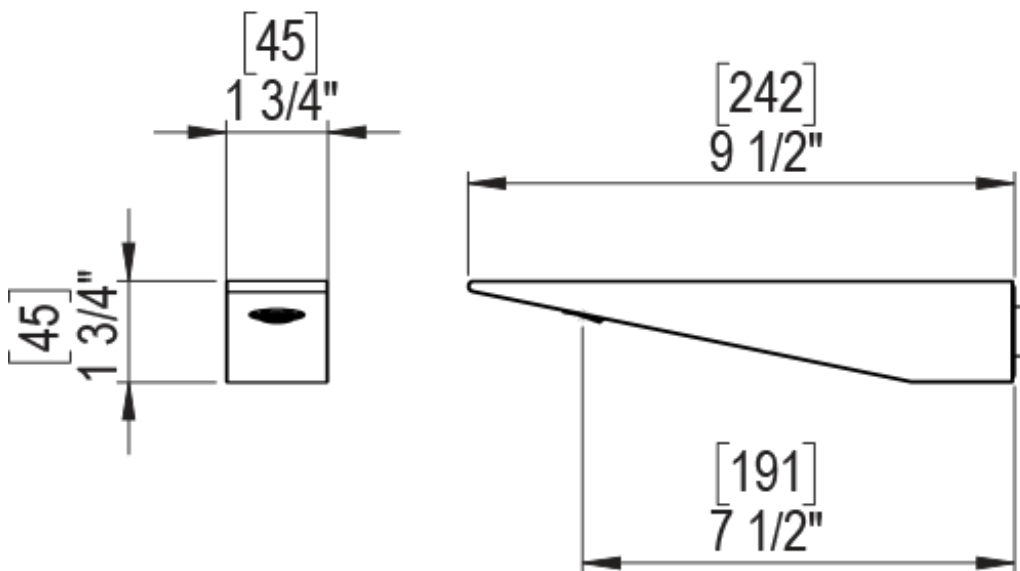

23RSQSCAQ

Specifications

ADJUSTABLE SLIDE BAR WITH HAND HELD SHOWER ASSEMBLY

WALL MOUNT TUB SPOUT

THREE WAY DIVERTER WITH SHUT-OFFS IN BETWEEN FUNCTIONS

4" SHOWER HEAD WITH WALL MOUNT 16" SHOWER ARM & FLANGE

TEMPERATURE CONTROL VALVE WITH STOPS

INTEGRAL SUPPLY WITH 1/2" NPT X 1/2" NPSM X 3" NIPPLE