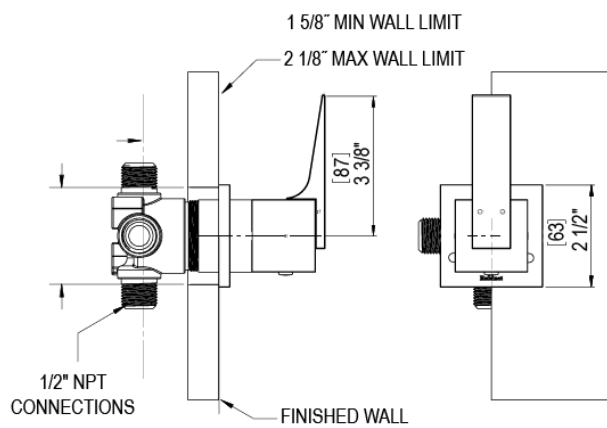

23RSQSCAQ

Specifications

ADJUSTABLE SLIDE BAR WITH HAND HELD SHOWER ASSEMBLY

WALL MOUNT TUB SPOUT

THREE WAY DIVERTER WITH SHUT-OFFS IN BETWEEN FUNCTIONS

4" SHOWER HEAD WITH WALL MOUNT 16" SHOWER ARM & FLANGE

TEMPERATURE CONTROL VALVE WITH STOPS

INTEGRAL SUPPLY WITH 1/2" NPT X 1/2" NPSM X 3" NIPPLE