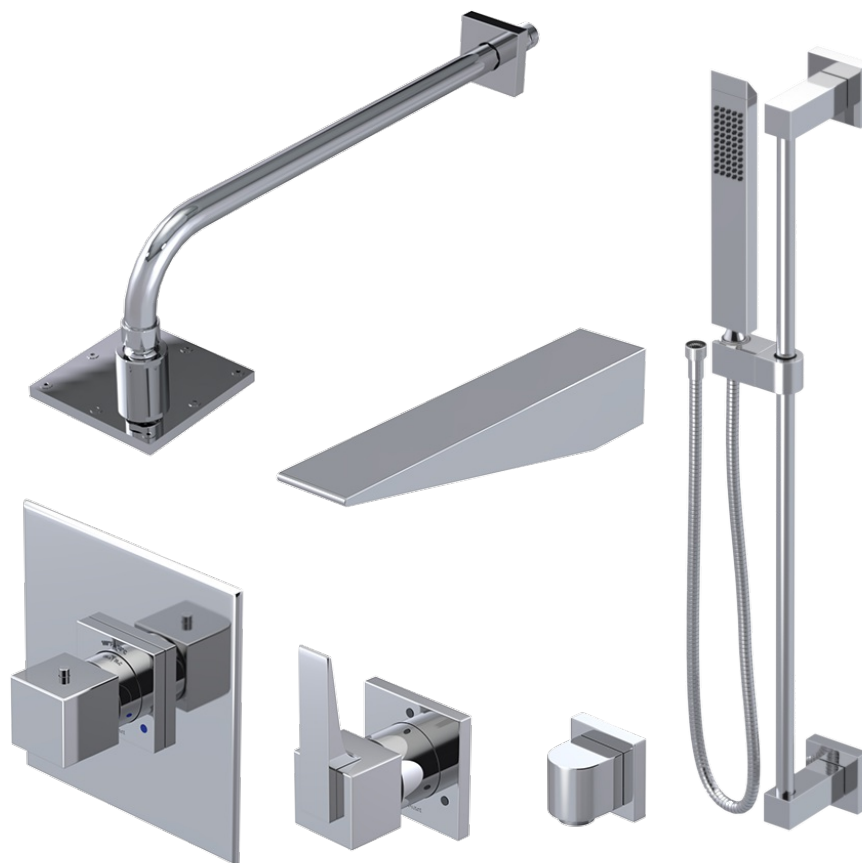

23RSQSCAQ

Specifications

ADJUSTABLE SLIDE BAR WITH HAND HELD SHOWER ASSEMBLY

WALL MOUNT TUB SPOUT

THREE WAY DIVERTER WITH SHUT-OFFS IN BETWEEN FUNCTIONS

4" SHOWER HEAD WITH WALL MOUNT 16" SHOWER ARM & FLANGE

TEMPERATURE CONTROL VALVE WITH STOPS

INTEGRAL SUPPLY WITH 1/2" NPT X 1/2" NPSM X 3" NIPPLE