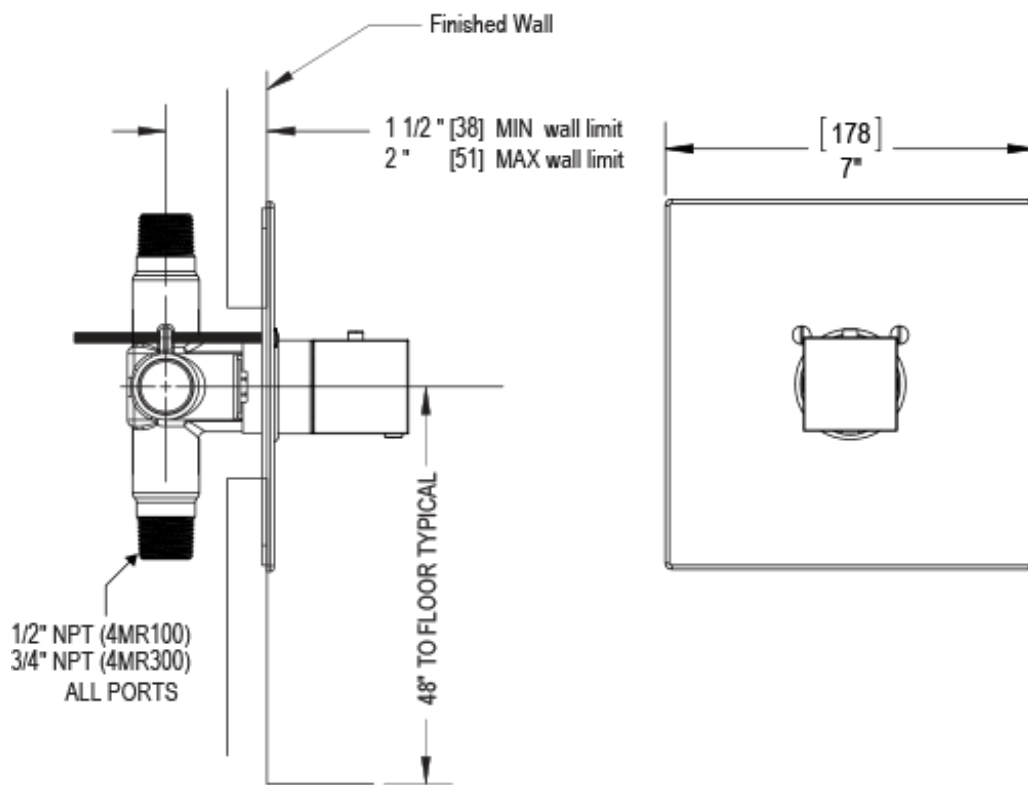

23RSQSCAQ

Specifications

ADJUSTABLE SLIDE BAR WITH HAND HELD SHOWER ASSEMBLY

WALL MOUNT TUB SPOUT

THREE WAY DIVERTER WITH SHUT-OFFS IN BETWEEN FUNCTIONS

4" SHOWER HEAD WITH WALL MOUNT 16" SHOWER ARM & FLANGE

TEMPERATURE CONTROL VALVE WITH STOPS

INTEGRAL SUPPLY WITH 1/2" NPT X 1/2" NPSM X 3" NIPPLE