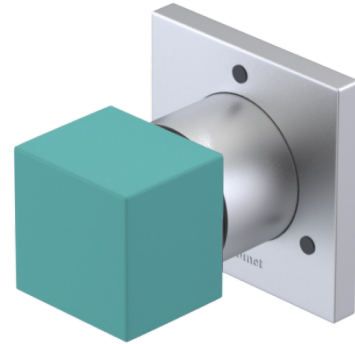

23RSQSCAQ

Specifications

ADJUSTABLE SLIDE BAR WITH HAND HELD SHOWER ASSEMBLY

WALL MOUNT TUB SPOUT

THREE WAY DIVERTER WITH SHUT-OFFS IN BETWEEN FUNCTIONS

4" SHOWER HEAD WITH WALL MOUNT 16" SHOWER ARM & FLANGE

TEMPERATURE CONTROL VALVE WITH STOPS

INTEGRAL SUPPLY WITH 1/2" NPT X 1/2" NPSM X 3" NIPPLE