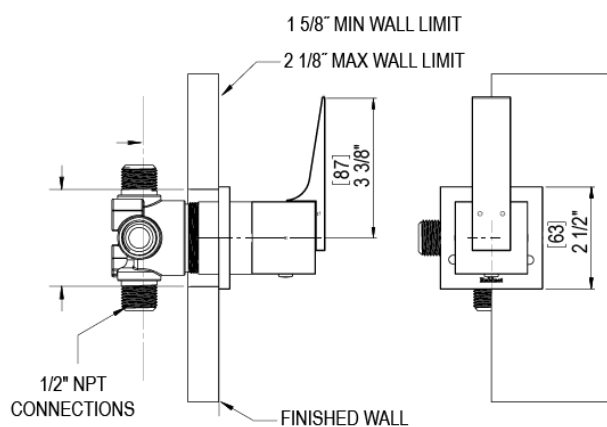

23RSQSCNB Specifications

ADJUSTABLE SLIDE BAR WITH HAND HELD SHOWER ASSEMBLY

WALL MOUNT TUB SPOUT

THREE WAY DIVERTER WITH SHUT-OFFS IN BETWEEN FUNCTIONS

4" SHOWER HEAD WITH WALL MOUNT 16" SHOWER ARM & FLANGE

TEMPERATURE CONTROL VALVE WITH STOPS

INTEGRAL SUPPLY WITH 1/2" NPT X 1/2" NPSM X 3" NIPPLE