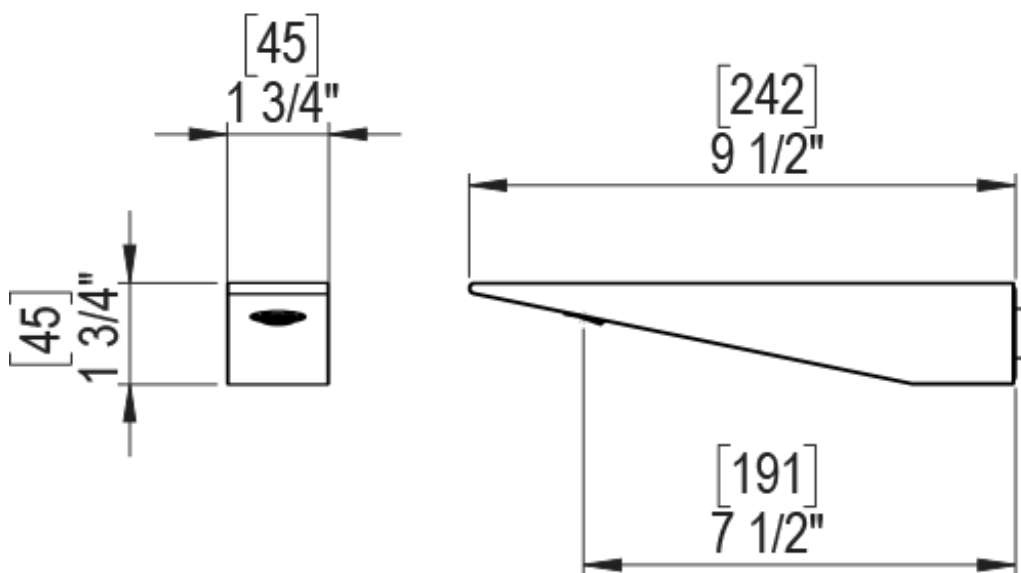

23RSQSCNB Specifications

ADJUSTABLE SLIDE BAR WITH HAND HELD SHOWER ASSEMBLY

WALL MOUNT TUB SPOUT

THREE WAY DIVERTER WITH SHUT-OFFS IN BETWEEN FUNCTIONS

4" SHOWER HEAD WITH WALL MOUNT 16" SHOWER ARM & FLANGE

TEMPERATURE CONTROL VALVE WITH STOPS

INTEGRAL SUPPLY WITH 1/2" NPT X 1/2" NPSM X 3" NIPPLE