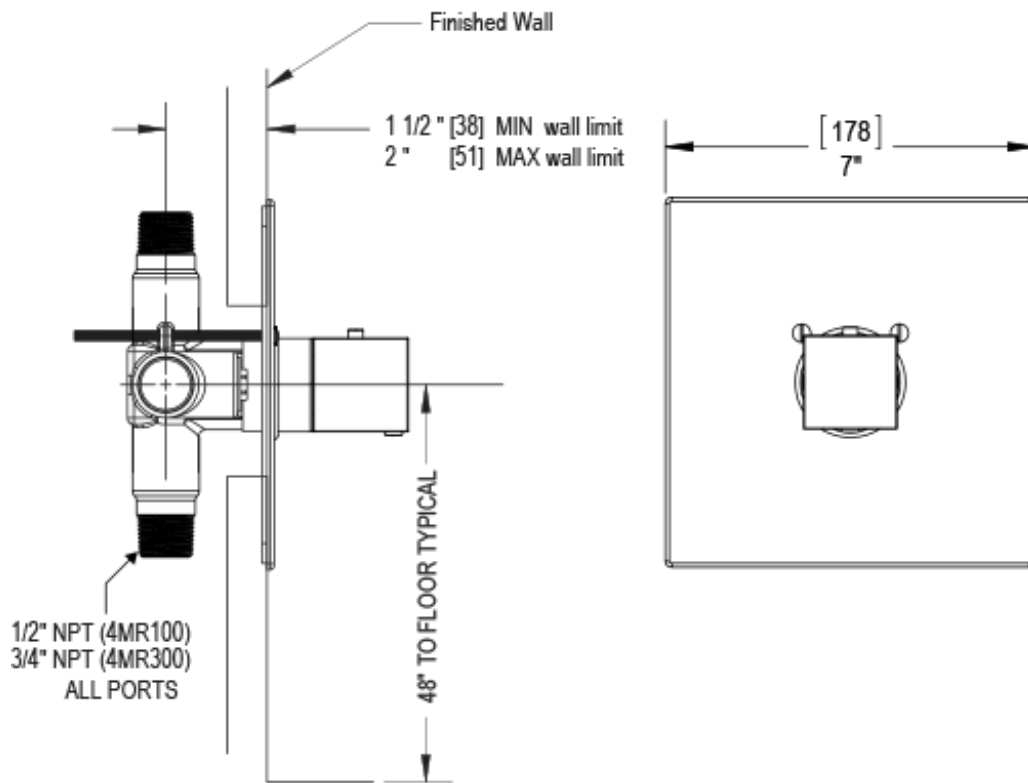

23RSQSCNB Specifications

ADJUSTABLE SLIDE BAR WITH HAND HELD SHOWER ASSEMBLY

WALL MOUNT TUB SPOUT

THREE WAY DIVERTER WITH SHUT-OFFS IN BETWEEN FUNCTIONS

4" SHOWER HEAD WITH WALL MOUNT 16" SHOWER ARM & FLANGE

TEMPERATURE CONTROL VALVE WITH STOPS

INTEGRAL SUPPLY WITH 1/2" NPT X 1/2" NPSM X 3" NIPPLE