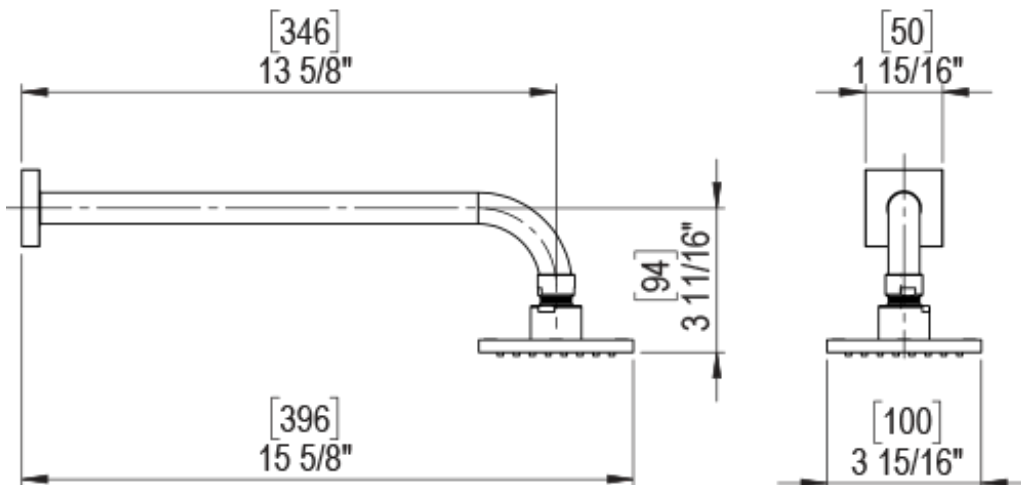

23RSQSCNB Specifications

ADJUSTABLE SLIDE BAR WITH HAND HELD SHOWER ASSEMBLY

WALL MOUNT TUB SPOUT

THREE WAY DIVERTER WITH SHUT-OFFS IN BETWEEN FUNCTIONS

4" SHOWER HEAD WITH WALL MOUNT 16" SHOWER ARM & FLANGE

TEMPERATURE CONTROL VALVE WITH STOPS

INTEGRAL SUPPLY WITH 1/2" NPT X 1/2" NPSM X 3" NIPPLE