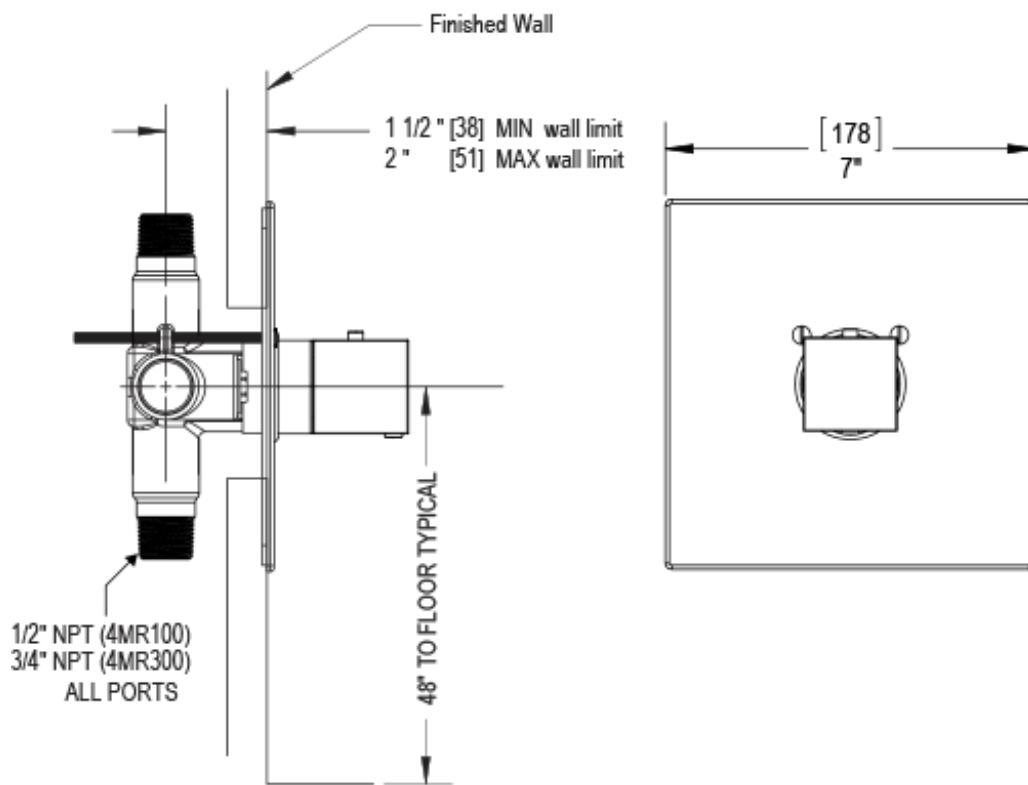

# 23RSQSCP Specifications

ADJUSTABLE SLIDE BAR WITH HAND HELD SHOWER ASSEMBLY

WALL MOUNT TUB SPOUT

THREE WAY DIVERTER WITH SHUT-OFFS IN BETWEEN FUNCTIONS

4" SHOWER HEAD WITH WALL MOUNT 16" SHOWER ARM & FLANGE

TEMPERATURE CONTROL VALVE WITH STOPS

INTEGRAL SUPPLY WITH 1/2" NPT X 1/2" NPSM X 3" NIPPLE