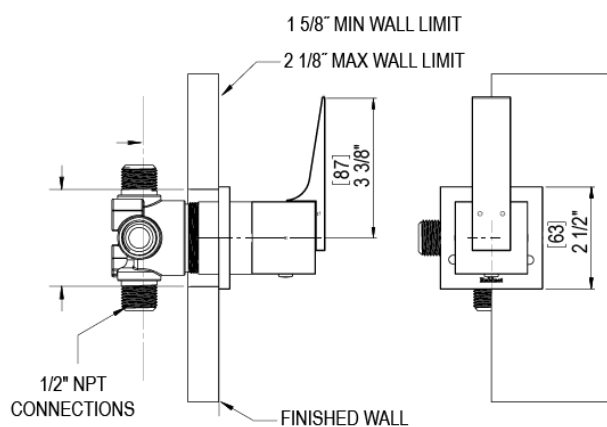

# 23RSQSCP Specifications

ADJUSTABLE SLIDE BAR WITH HAND HELD SHOWER ASSEMBLY

WALL MOUNT TUB SPOUT

THREE WAY DIVERTER WITH SHUT-OFFS IN BETWEEN FUNCTIONS

4" SHOWER HEAD WITH WALL MOUNT 16" SHOWER ARM & FLANGE

TEMPERATURE CONTROL VALVE WITH STOPS

INTEGRAL SUPPLY WITH 1/2" NPT X 1/2" NPSM X 3" NIPPLE