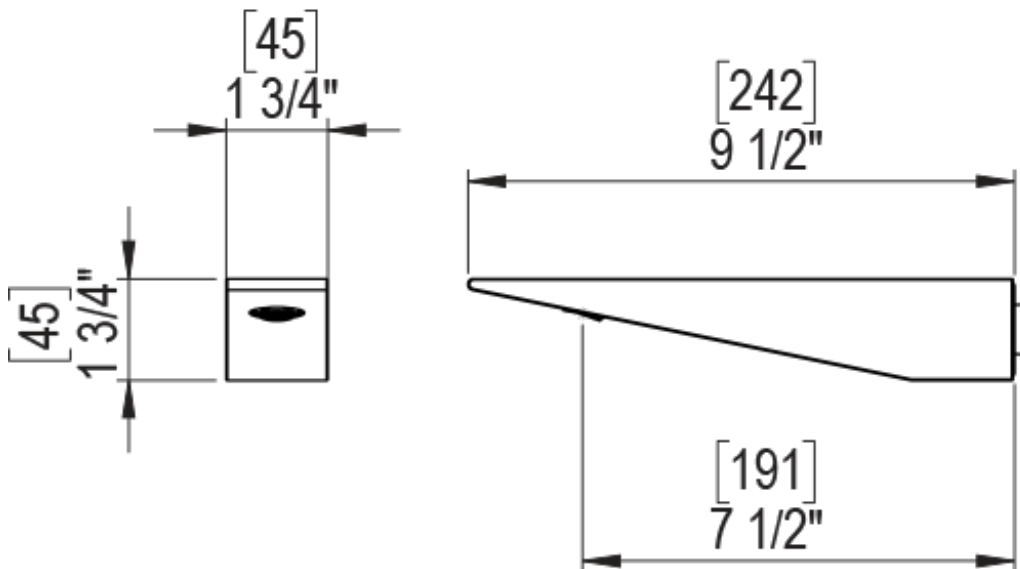

# 23RSQSCP Specifications

ADJUSTABLE SLIDE BAR WITH HAND HELD SHOWER ASSEMBLY

WALL MOUNT TUB SPOUT

THREE WAY DIVERTER WITH SHUT-OFFS IN BETWEEN FUNCTIONS

4" SHOWER HEAD WITH WALL MOUNT 16" SHOWER ARM & FLANGE

TEMPERATURE CONTROL VALVE WITH STOPS

INTEGRAL SUPPLY WITH 1/2" NPT X 1/2" NPSM X 3" NIPPLE