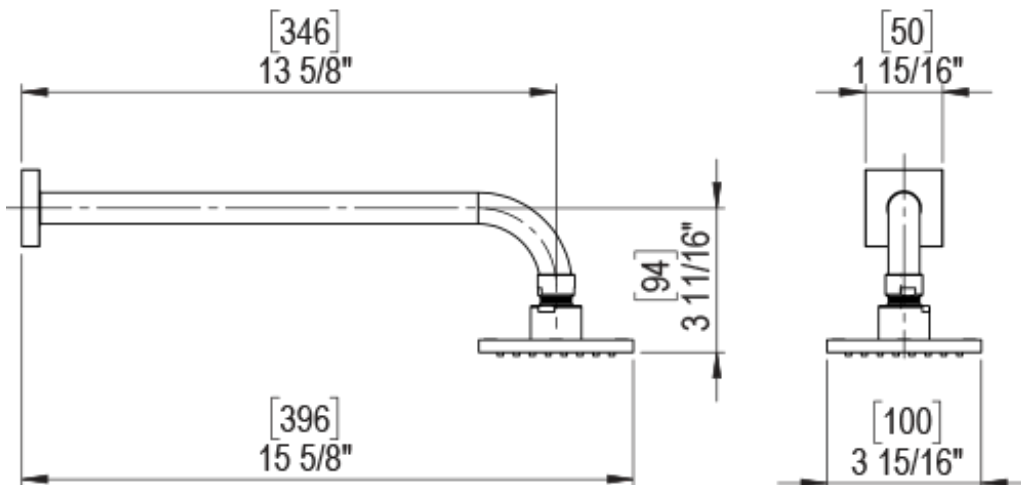

# 23RSQSCP Specifications

ADJUSTABLE SLIDE BAR WITH HAND HELD SHOWER ASSEMBLY

WALL MOUNT TUB SPOUT

THREE WAY DIVERTER WITH SHUT-OFFS IN BETWEEN FUNCTIONS

4" SHOWER HEAD WITH WALL MOUNT 16" SHOWER ARM & FLANGE

TEMPERATURE CONTROL VALVE WITH STOPS

INTEGRAL SUPPLY WITH 1/2" NPT X 1/2" NPSM X 3" NIPPLE