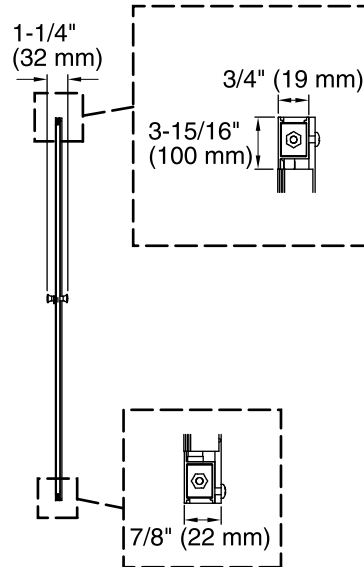

* Walk Through

Technical Information

All product dimensions are nominal.

- Installation: Corner
- Drain location: Center rear
- Threshold height: 4-1/2" (114 mm)

Notes

Install this product according to the installation instructions.
Measure your actual product for roughing-in details.