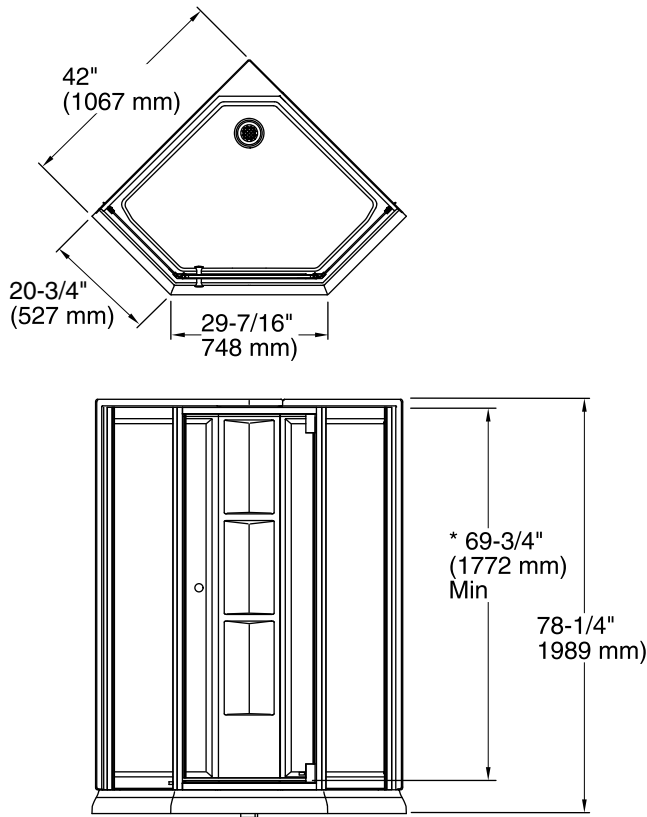

* Walk Through

Technical Information

All product dimensions are nominal.

- Installation: Corner
- Drain location: Center rear
- Threshold height: 4-1/2" (114 mm)

Notes

Install this product according to the installation instructions.
Measure your actual product for roughing-in details.