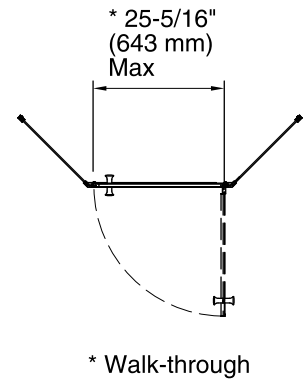

* Walk Through

Technical Information

All product dimensions are nominal.

- Installation: Corner
- Drain location: Center rear
- Threshold height: 4-1/2" (114 mm)

Notes

Install this product according to the installation instructions.
Measure your actual product for roughing-in details.