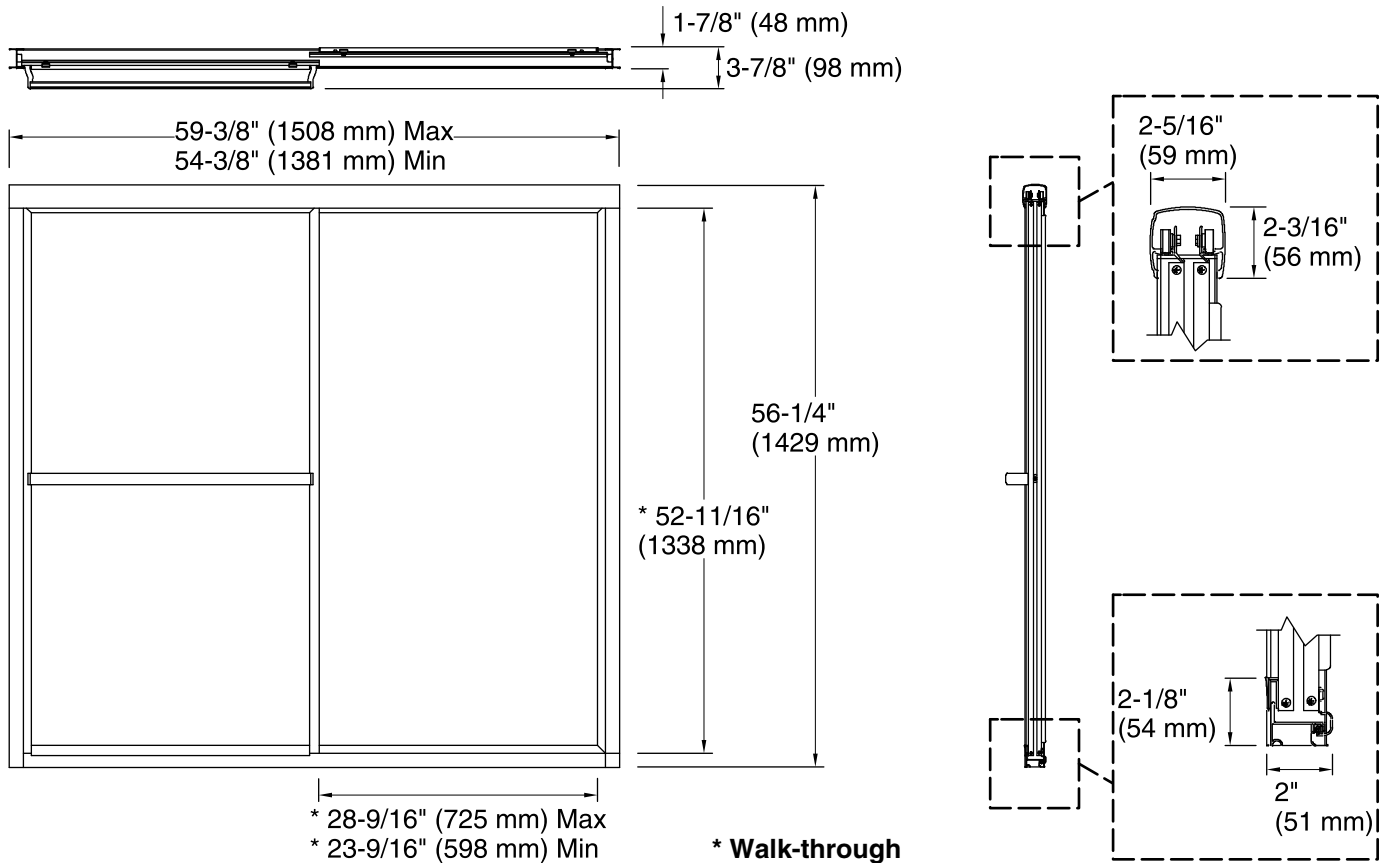

Deluxe Framed Sliding Bath Door 5906-59

Features

- Framed
- 1/8" glass
- Towel bar
- Out-of-plumb adjustability
- Tempered glass ensures maximum safety and durability
- Anodized aluminum prevents rusting and corrosion

Rain

Technical Information

All product dimensions are nominal.

- Installation type: For bath installation
- Opening Width - Min: 54-3/8" (1381 mm)
- Opening Width - Max: 59-3/8" (1508 mm)
- Walk-through - Min: 23-9/16" (599 mm)
- Walk-through - Max: 28-9/16" (726 mm)
- Glass thickness: 1/8" (3 mm)

Notes

- Install this product according to the installation guide.
- The vertical opening should be a minimum of 57-3/4" (1467 mm) to allow for installation clearance.