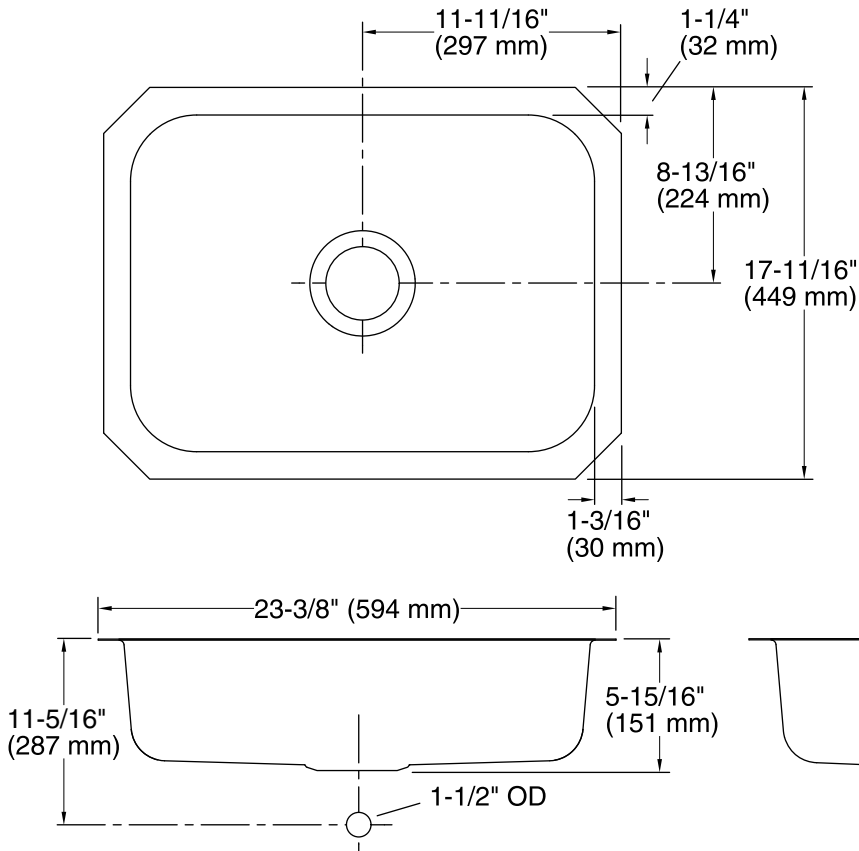

#### Features

- Under-mount rimless design.
- Single bowl.
- SilentShield® sound-absorption technology offers quieter performance.
- Wide under-mount lip.
- 23-3/8" (594mm) x 17-11/16" (449mm) x 5-5/8" (151 mm)
- Sink is available in single or multi-packs.
- 24738 = Single pack
- J24738 = 3 per pack
- T24738 = 20 per pack
- F24738 = 40 per pack

For the most current Specification Sheet, go to [www.sterlingplumbing.com](http://www.sterlingplumbing.com).

5-1-2019 10:06 - US

**Technical Information**

All product dimensions are nominal.

- Bowl configuration: Single
- Installation: Under-mount
- Bowl area (Only): Length: 21" (533 mm)  
Width: 15-1/4" (387 mm)  
Bowl depth: 5-5/8" (143 mm)  
Water depth: 5-5/8" (143 mm)
- Drain hole: 3-3/4" (95 mm)
- Template: 1315840-7, required, included