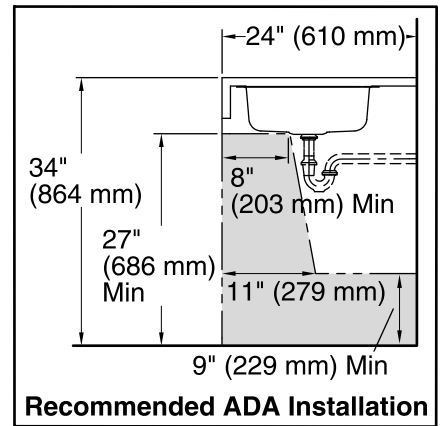

For the most current Specification Sheet, go to [www.sterlingplumbing.com](http://www.sterlingplumbing.com).

5-1-2019 10:06 - US

**Technical Information**

All product dimensions are nominal.

- Bowl configuration: Single
- Installation: Under-mount
- Bowl area (Only): Length: 21" (533 mm)  
Width: 15-1/4" (387 mm)  
Bowl depth: 5-5/8" (143 mm)  
Water depth: 5-5/8" (143 mm)
- Drain hole: 3-3/4" (95 mm)
- Template: 1315840-7, required, included