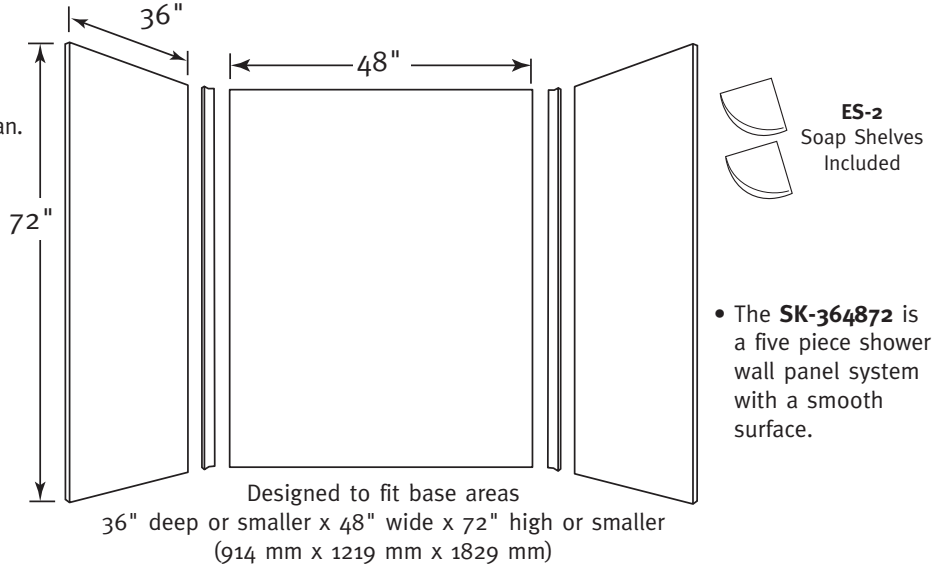

FEATURES

- Reinforced solid surface means color and texture run all the way through and cannot wear away.
- Will not mold or mildew, no grout to clean.
- Ideal for remodeling, panels glue up over existing surface.
- Coordinates with other Swanstone bath products.
- A complete kit with everything you need to design your shower.
- Wall panels are easily trimmed to fit shower applications.
- Heat resistant—walls can handle steamer units.
- Compression molding means superior durability.

- The **SK-364872** is a five piece shower wall panel system with a smooth surface.

SPECIFICATIONS

SK-364872 Swanstone Shower Wall Kit

Model	Part	Base Area Designed To Fit	Ship Wt. Lb.	Ship FedEx	Carton Dims. In.	Cu. Ft.
SK-364872	SK364872	36" D x 48" W x 72" H* (914 mm x 1219 mm x 1829 mm) (*or smaller)	175	-	76 x 54 x 4	9.5

Kit Includes: Two side panels, one back panel, two corner molding strips, two corner soap shelves.

Packaging: Each kit is packed in an individual carton.

ACCESSORIES

See page 36 for complete listing of all wall accessories.