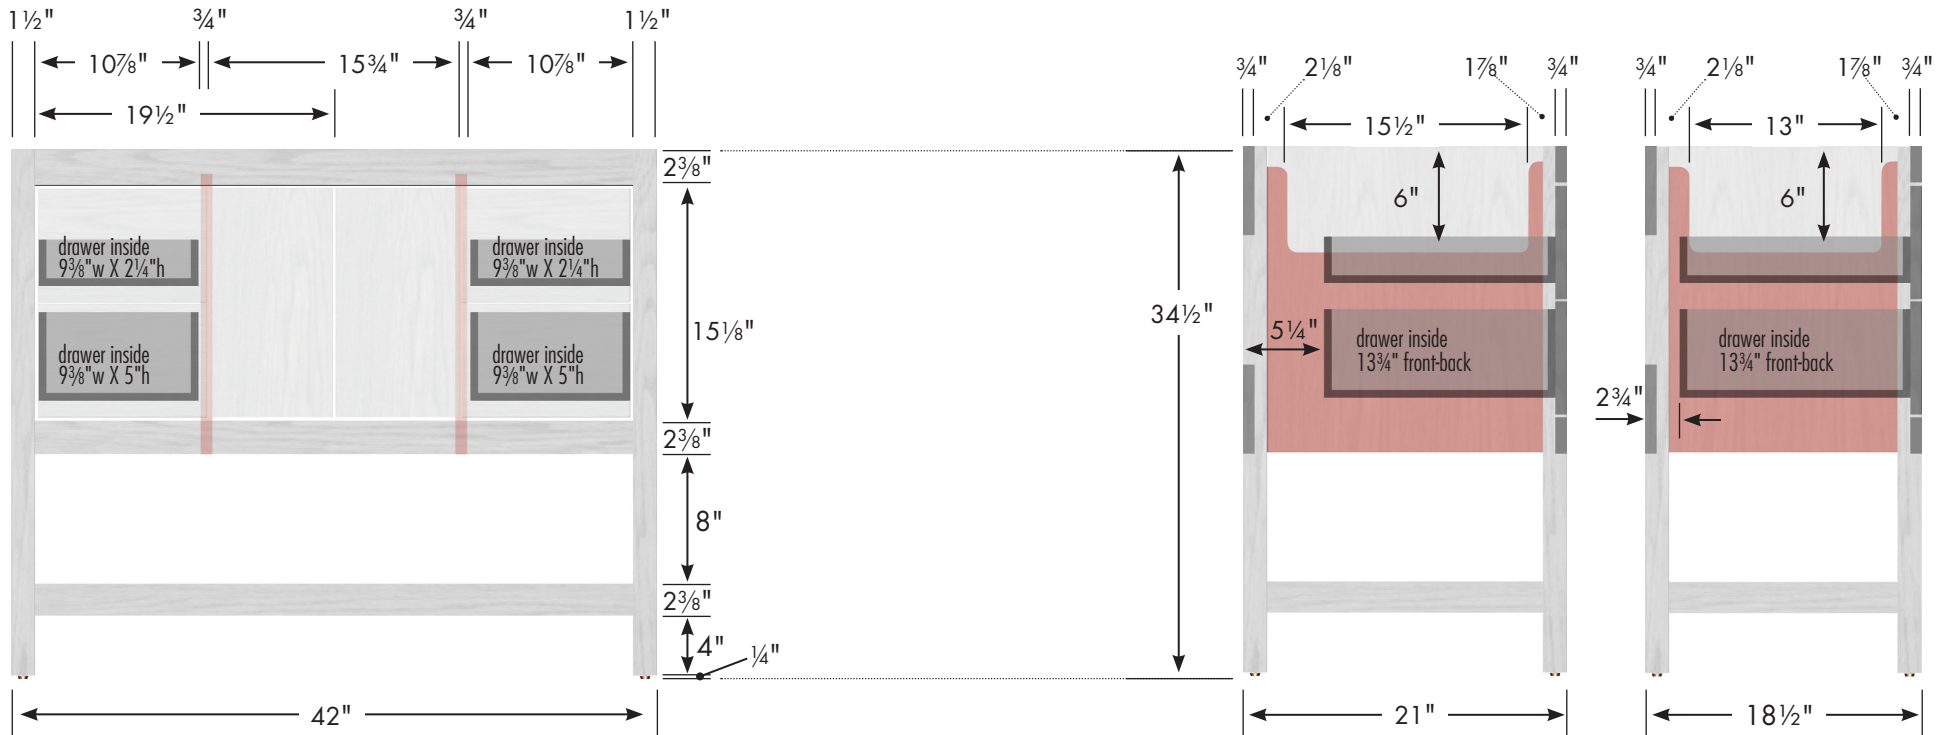

STRASSER

Specifications:

Alki Spa Vanity
42"w, 34½"h

internal dividers

Vanity back clear openings for plumbing

42" Alki Spa Vanity

42" wide
34½" tall
21" or 18½" front-to-back