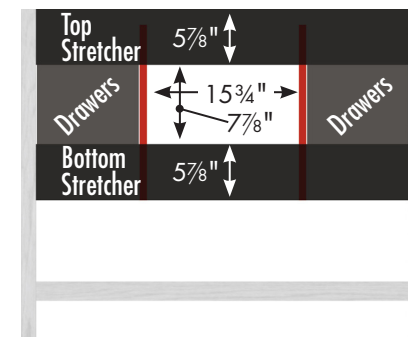

STRASSER

Specifications:

Alki Spa Vanity
42"w, 34½"h

internal dividers

Vanity back clear openings for plumbing

42" Alki Spa Vanity

42" wide
34½" tall
21" or 18½" front-to-back