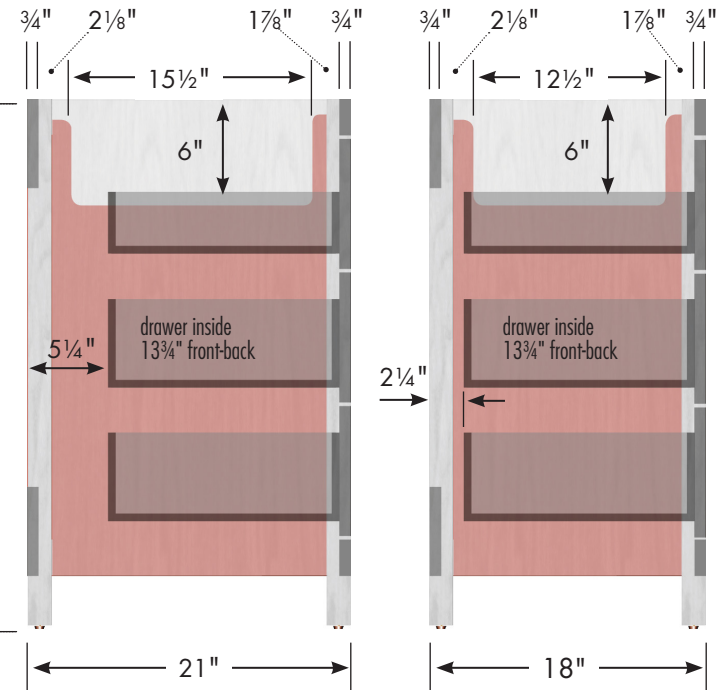

Adjustable/removable shelf under basin behind doors

34 ½"

internal dividers

42" Alki View Vanity

42" wide
34 ½" tall
21" or 18" front-to-back

Vanity back clear openings for plumbing
(may need to cut adjustable shelf)