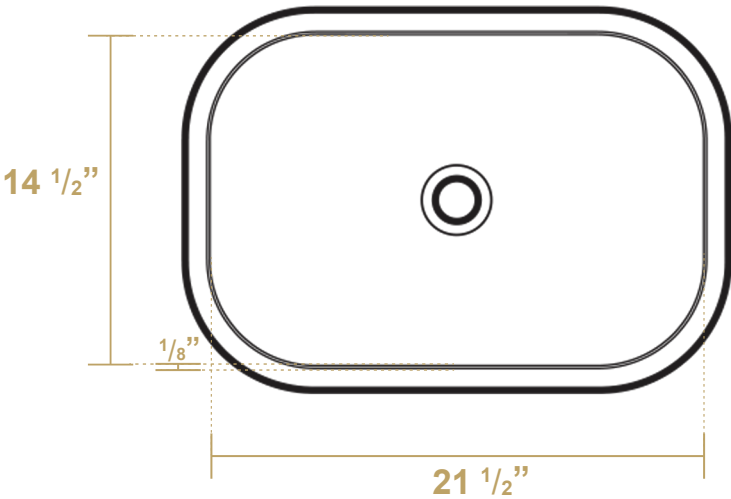

B-SH08

Overall Dimensions

24" x 17 1/8" x 6 1/8"

Inside Dimensions

21 1/2" x 14 1/2" x 5 1/4"

Britannia

LIVE WITH STYLE!