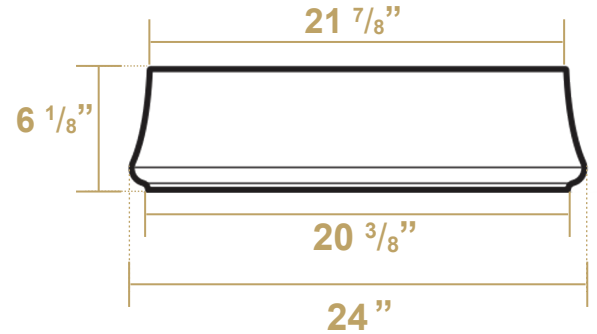

B-SH08

Overall Dimensions

24" x 17 1/8" x 6 1/8"

Inside Dimensions

21 1/2" x 14 1/2" x 5 1/4"

Britannia

LIVE WITH STYLE!