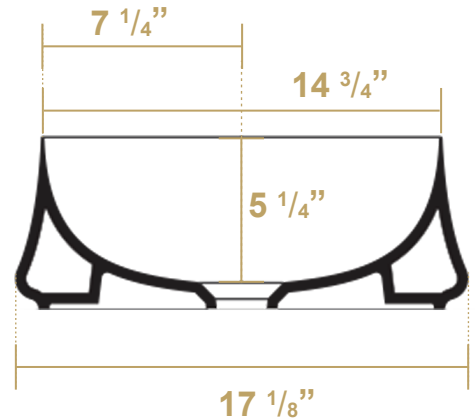

B-SH08

Overall Dimensions

24" x 17 1/8" x 6 1/8"

Inside Dimensions

21 1/2" x 14 1/2" x 5 1/4"

Britannia

LIVE WITH STYLE!