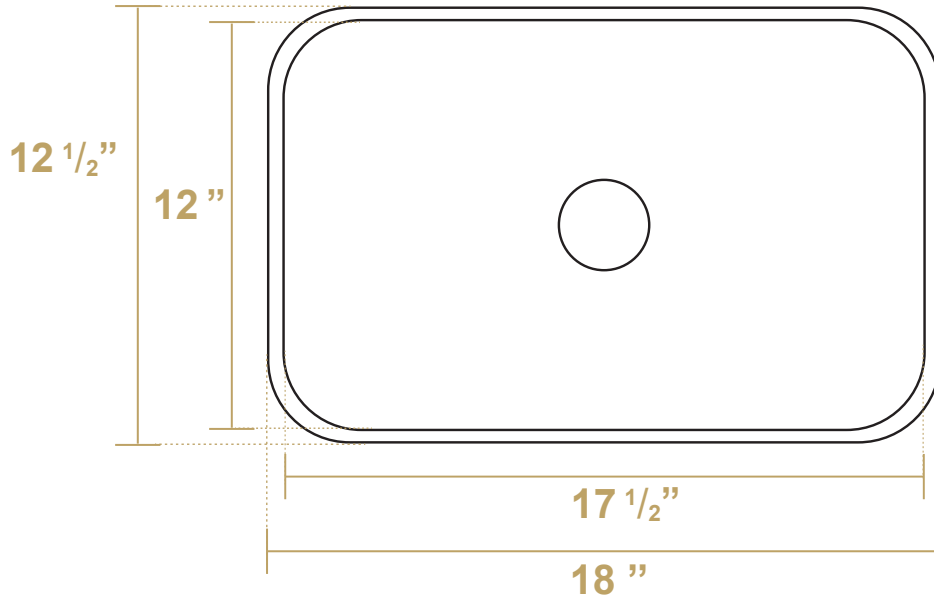

 Whitehaus®

WH71333-F25

Overall Dimensions

18" x 12 1/2" x 5 1/2"

Inside Dimensions

17 1/2" x 12" x 4"

LIVE WITH STYLE!