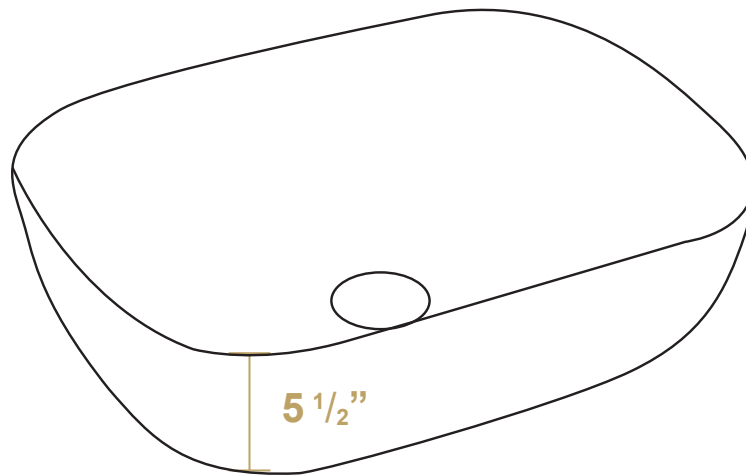

 Whitehaus®

WH71333-F25

Overall Dimensions

18" x 12 1/2" x 5 1/2"

Inside Dimensions

17 1/2" x 12" x 4"

LIVE WITH STYLE!