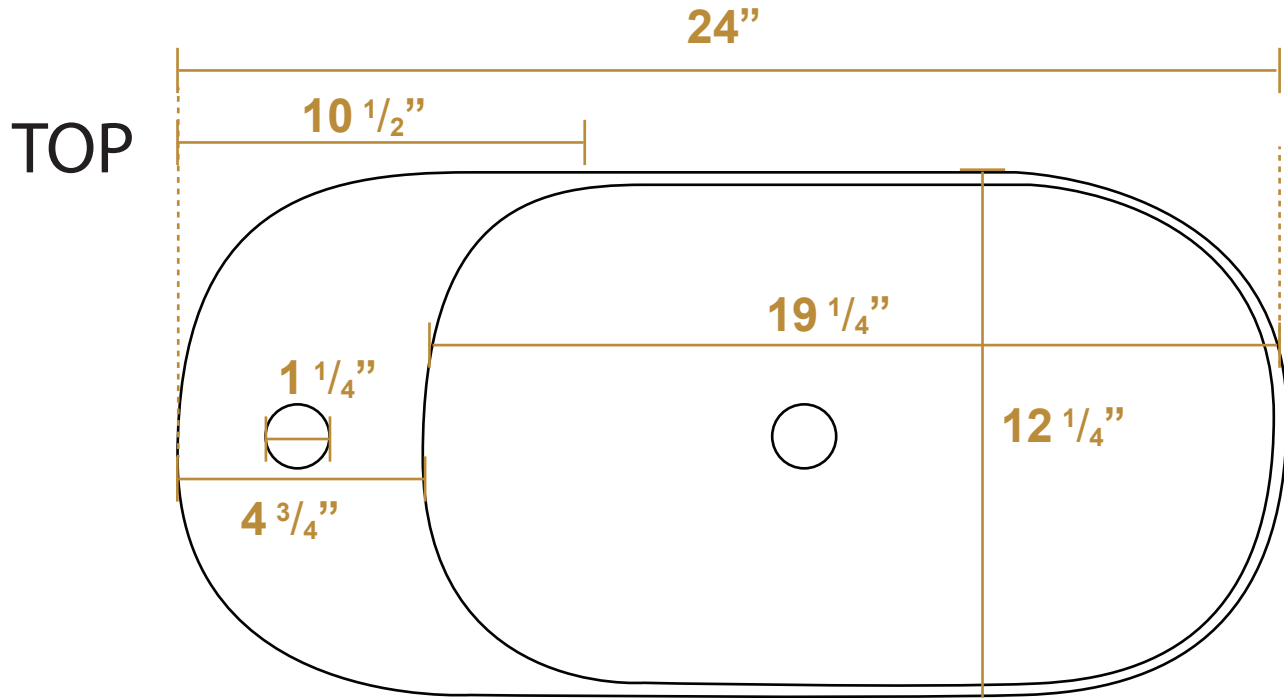

WHKN1016A

FRONT

4"

5 7/8"

Weight: 22 lbs

LIVE WITH STYLE!