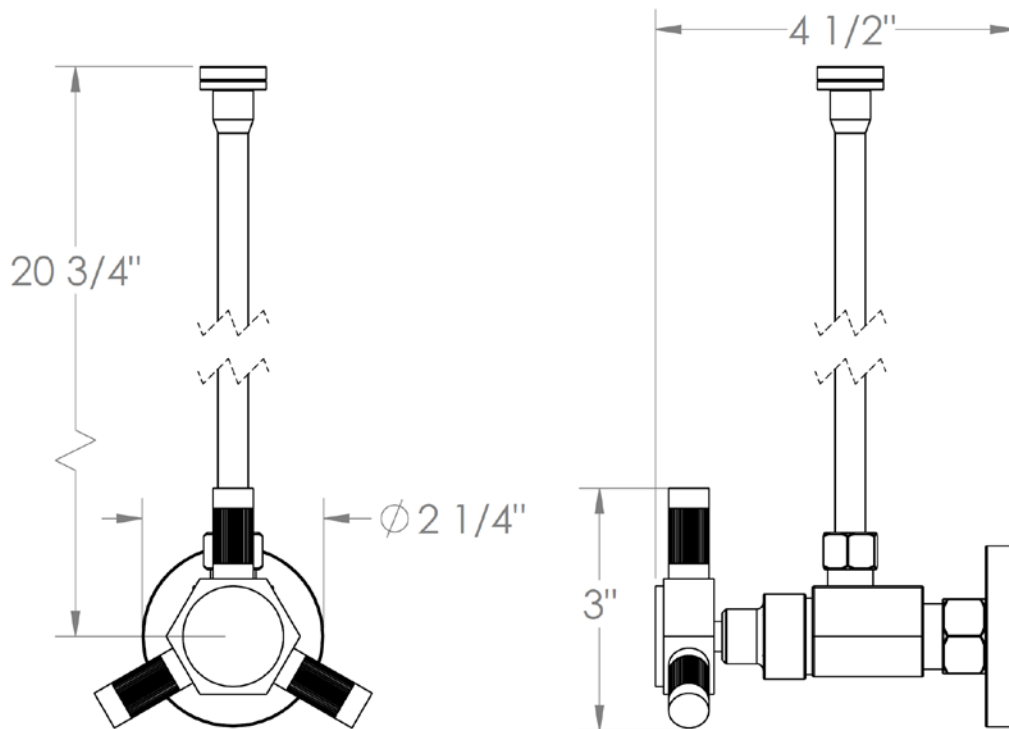

**111-MAS5-SP5**

Toilet Angle Stop Kit

1/2" Compression x 3/8" OD Compression

**WATERMARK** DESIGNS 3/14/2018