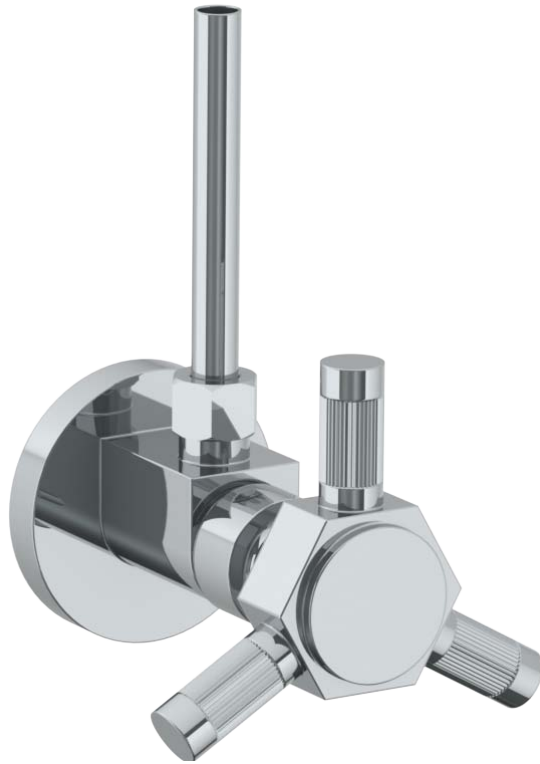

**111-MAS6-SP5**

Toilet Angle Stop Kit

1/2" IPS x 3/8" OD Compression

**WATERMARK DESIGNS 3/14/2018**