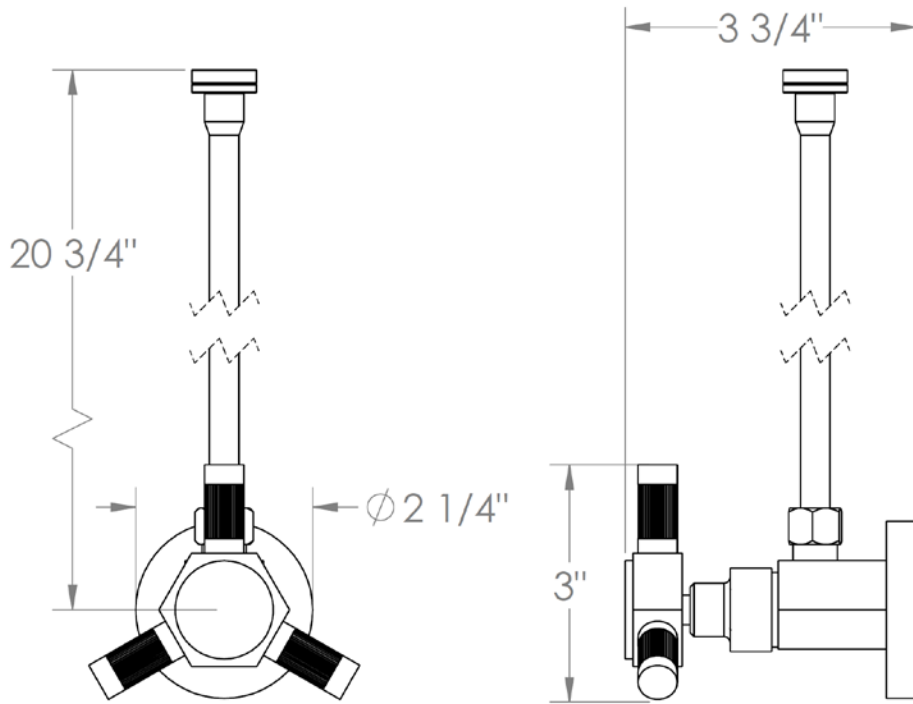

**111-MAS6-SP5**

Toilet Angle Stop Kit

1/2" IPS x 3/8" OD Compression

**WATERMARK DESIGNS 3/14/2018**