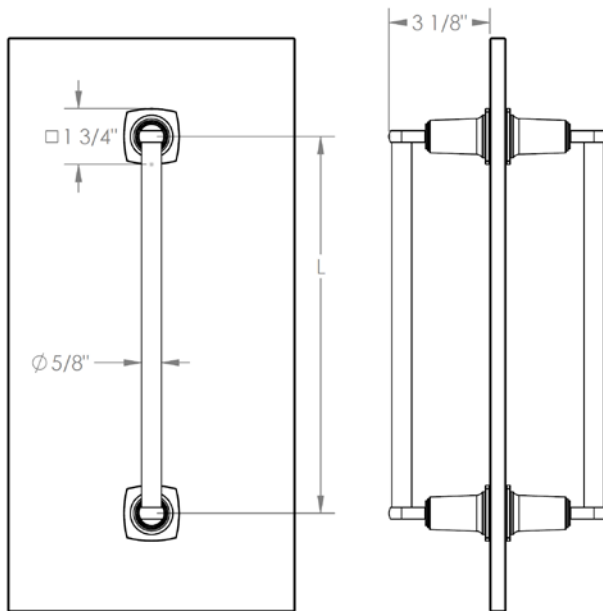

### 115-0.1- \_DDP

Glass Mounted Double Door Pull

For use with 1/2" thick glass with Ø1/2" holes

| MODEL NO.     | DIMENSION OF L |
|---------------|----------------|
| 115-0.1-6GDP  | 6"             |
| 115-0.1-12GDP | 12"            |
| 115-0.1-18GDP | 18"            |