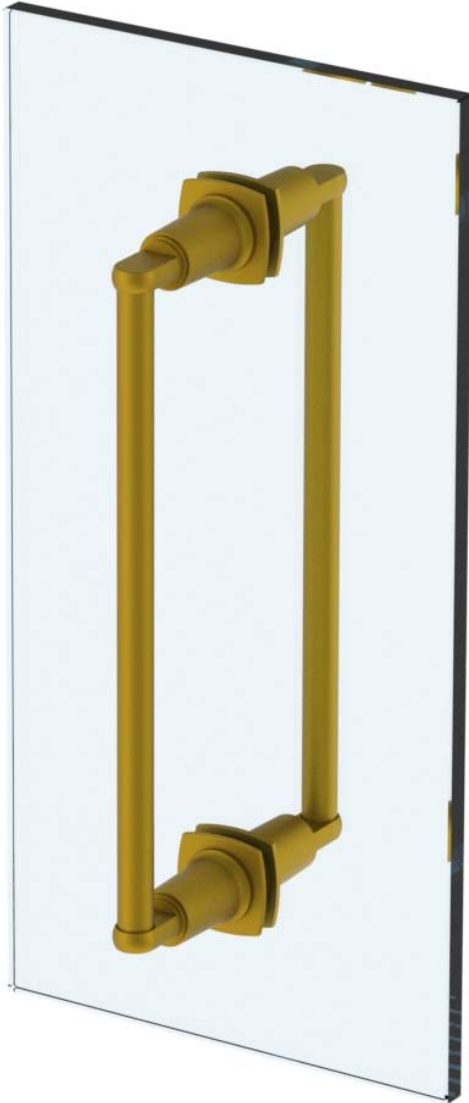

### 115-0.1- \_DDP

Glass Mounted Double Door Pull

For use with 1/2" thick glass with Ø1/2" holes

| MODEL NO.     | DIMENSION OF L |
|---------------|----------------|
| 115-0.1-6GDP  | 6"             |
| 115-0.1-12GDP | 12"            |
| 115-0.1-18GDP | 18"            |

**WATERMARK** DESIGNS 6/19/2018