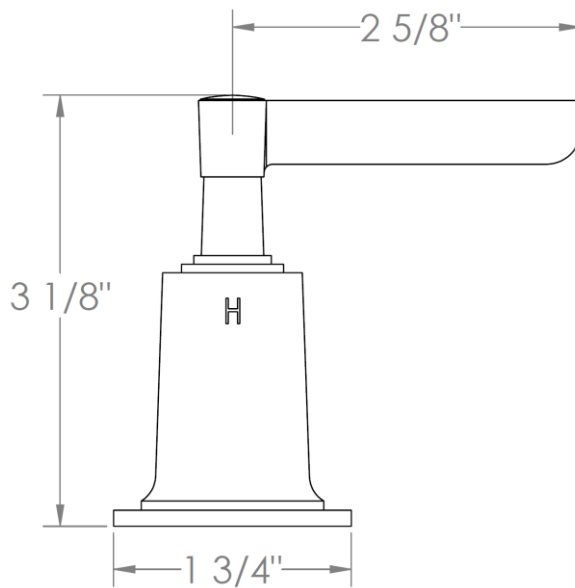

115-DTH-

Trim For Deck Mounted Valve, Engraved "H"
Requires SS-508-H concealed rough

HANDLE TRIM OPTIONS

MZ4 - STANDARD

MZ5 - WHITNEY