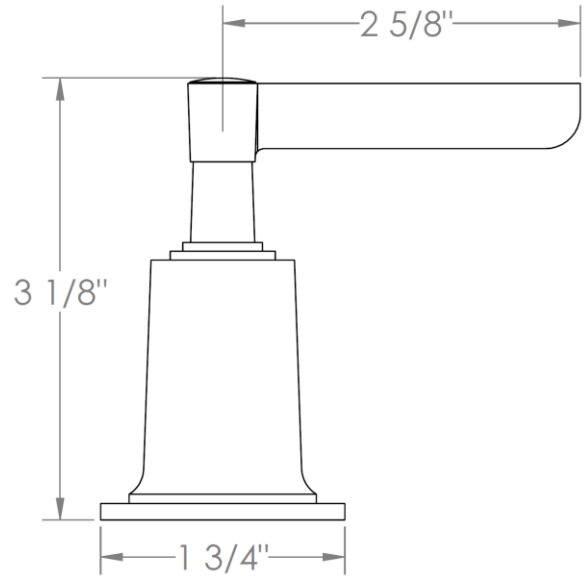

115-DTH-

Trim For Deck Mounted Valve, Engraved "H"
Requires SS-508-H concealed rough

HANDLE TRIM OPTIONS

MZ4 - STANDARD

MZ5 - WHITNEY