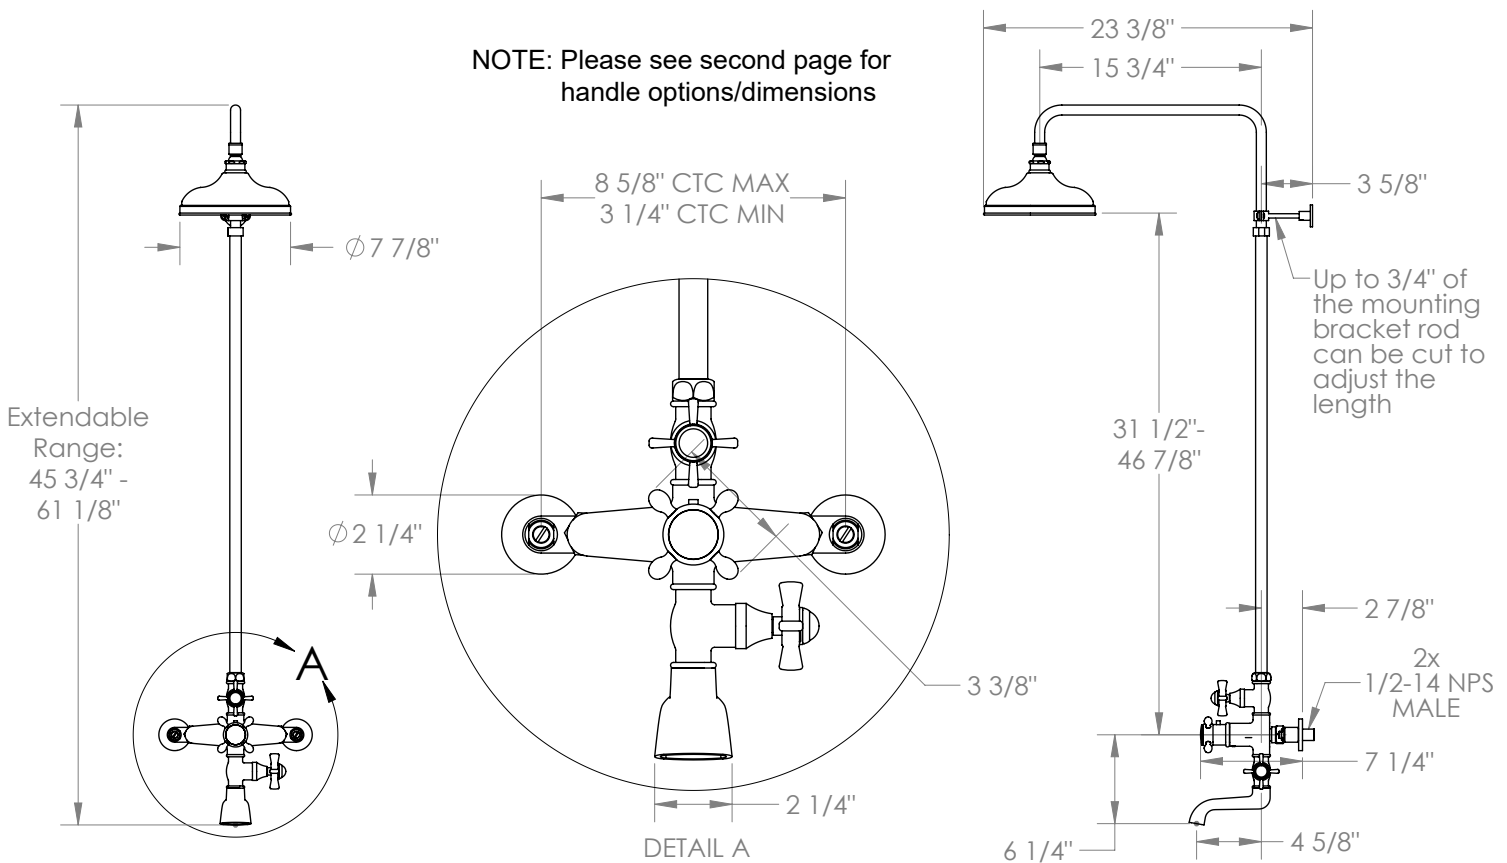

WATERMARK

BROOKLYN, NEW YORK

Paris 206-EX7500-V

Wall Mounted Exposed Thermostatic Tub/Shower Set

- Features an adjustable riser that can raise or lower the height of the shower head.
- Wall bracket can be repositioned along the length of the riser body.
- Includes backflow preventors in the hand shower and water supply inlets.
- Uses a 1/2" thermostatic valve.
- Shower Head: SH-RH075
- Shower Head + Hand Shower Flow Rate: 1.75 gpm @80 psi
- Tub Filler Flow Rate: 7-8 gpm @80 psi
- Professional Installation Required

Available in all finishes shown on the [Watermark Designs website](https://www.watermark-designs.com)

Meets the applicable requirements of ASME A112.18.1-2005/CSA B125.1-05, entitled "Plumbing Supply Fittings".

Watermark Designs reserves the right to make revisions without notice to produce specifications. All product dimensions are nominal.

01/2023

WATERMARK

BROOKLYN, NEW YORK

206 (PARIS) + 321 (STRATFORD) HANDLE OPTIONS