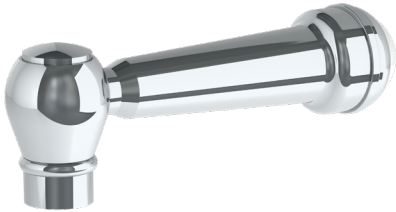

S2- WALTHAM