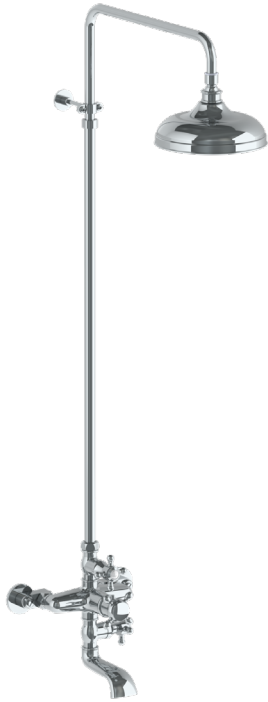

WATERMARK

BROOKLYN, NEW YORK

Paris 206-EX7500-V

Wall Mounted Exposed Thermostatic Tub/Shower Set

- Features an adjustable riser that can raise or lower the height of the shower head.
- Wall bracket can be repositioned along the length of the riser body.
- Includes backflow preventors in the hand shower and water supply inlets.
- Uses a 1/2" thermostatic valve.
- Shower Head: SH-RH075
- Shower Head + Hand Shower Flow Rate: 1.75 gpm @80 psi
- Tub Filler Flow Rate: 7-8 gpm @80 psi
- Professional Installation Required

Available in all finishes shown on the [Watermark Designs website](https://www.watermark-designs.com)

Meets the applicable requirements of ASME A112.18.1-2005/CSA B125.1-05, entitled "Plumbing Supply Fittings".

Watermark Designs reserves the right to make revisions without notice to produce specifications. All product dimensions are nominal.

01/2023

WATERMARK

BROOKLYN, NEW YORK

206 (PARIS) + 321 (STRATFORD) HANDLE OPTIONS