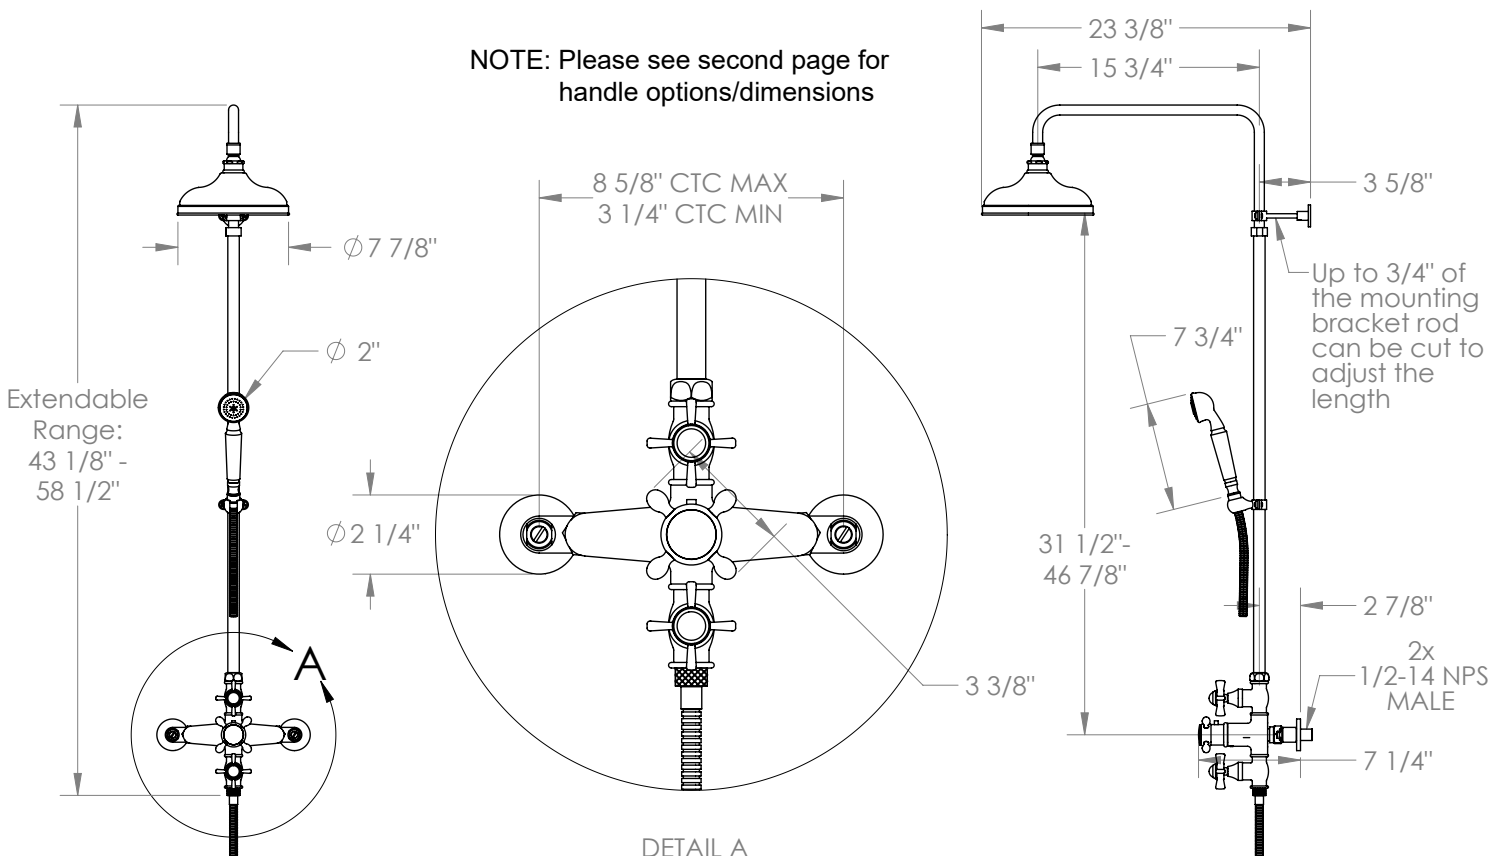

WATERMARK

BROOKLYN, NEW YORK

Paris

206-EX8500-S1A

Wall Mounted Exposed Thermostatic Shower with Hand Shower Set

- Features an adjustable riser that can raise or lower the height of the shower head.
- Wall bracket can be repositioned along the length of the riser body.
- Includes backflow preventors in the hand shower and water supply inlets.
- Uses a 1/2" thermostatic valve.
- Shower Head: SH-RH075
- Hand Shower: SH-S525-B
- Shower Head + Hand Shower Flow Rate: 1.75 gpm @80 psi
- Hose: DS- 5079SM (Length: 49")
- Professional Installation Required

Available in all finishes shown on the [Watermark Designs website](http://www.watermarkdesigns.com)

Meets the applicable requirements of ASME A112.18.1-2005/CSA B125.1-05, entitled "Plumbing Supply Fittings".