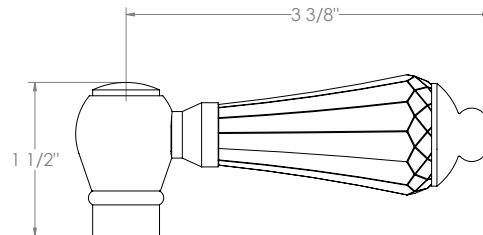

SWA- DARIEN