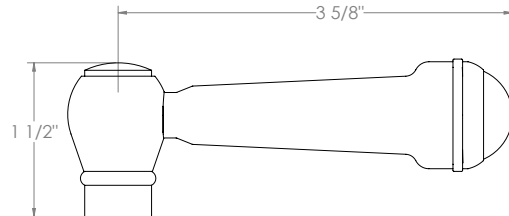

S2- WALTHAM