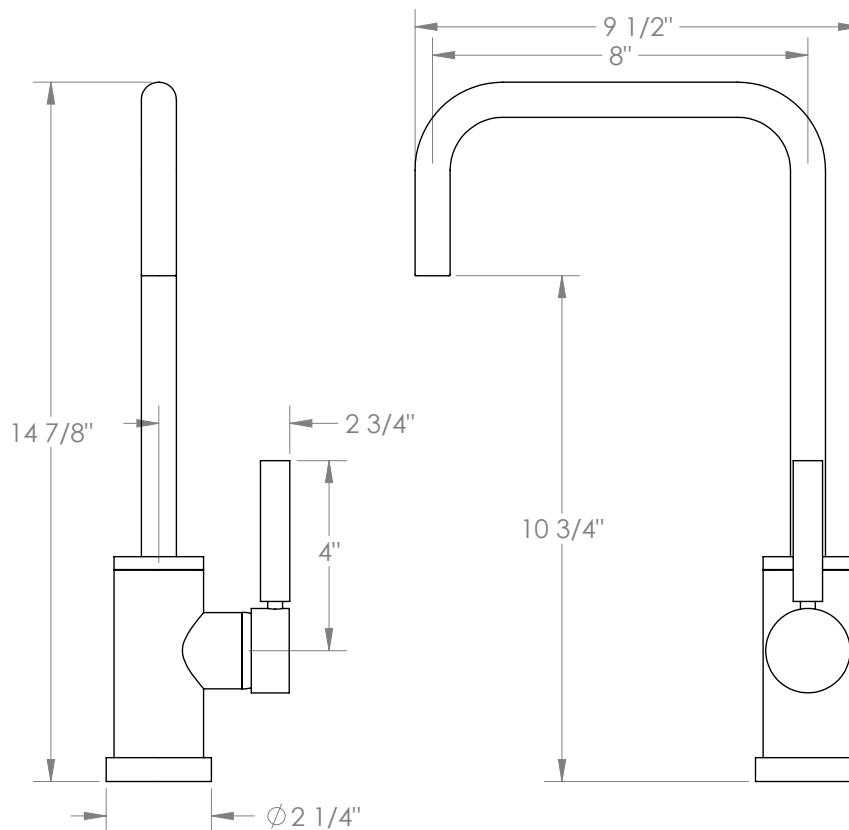

WATERMARK

BROOKLYN, NEW YORK

Loft 2.0

23-7.3-L8

Deck Mounted, Monoblock Kitchen Faucet

- Fits Deck Up To 1-1/2" Thick
- Recommended Mounting Hole: 1-3/8"
- All Lead-Free Brass Construction
- Flow Rate: 1.75 GPM
- Ceramic Mixing Cartridge
- 360° Rotating Spout
- Professional Installation Required

Available in all finishes shown on the [Watermark Designs website](#)

Meets the applicable requirements of ASME A112.18.1-2005/CSA B125.1-05, entitled "Plumbing Supply Fittings".

Watermark Designs reserves the right to make revisions without notice to produce specifications. All product dimensions are nominal.