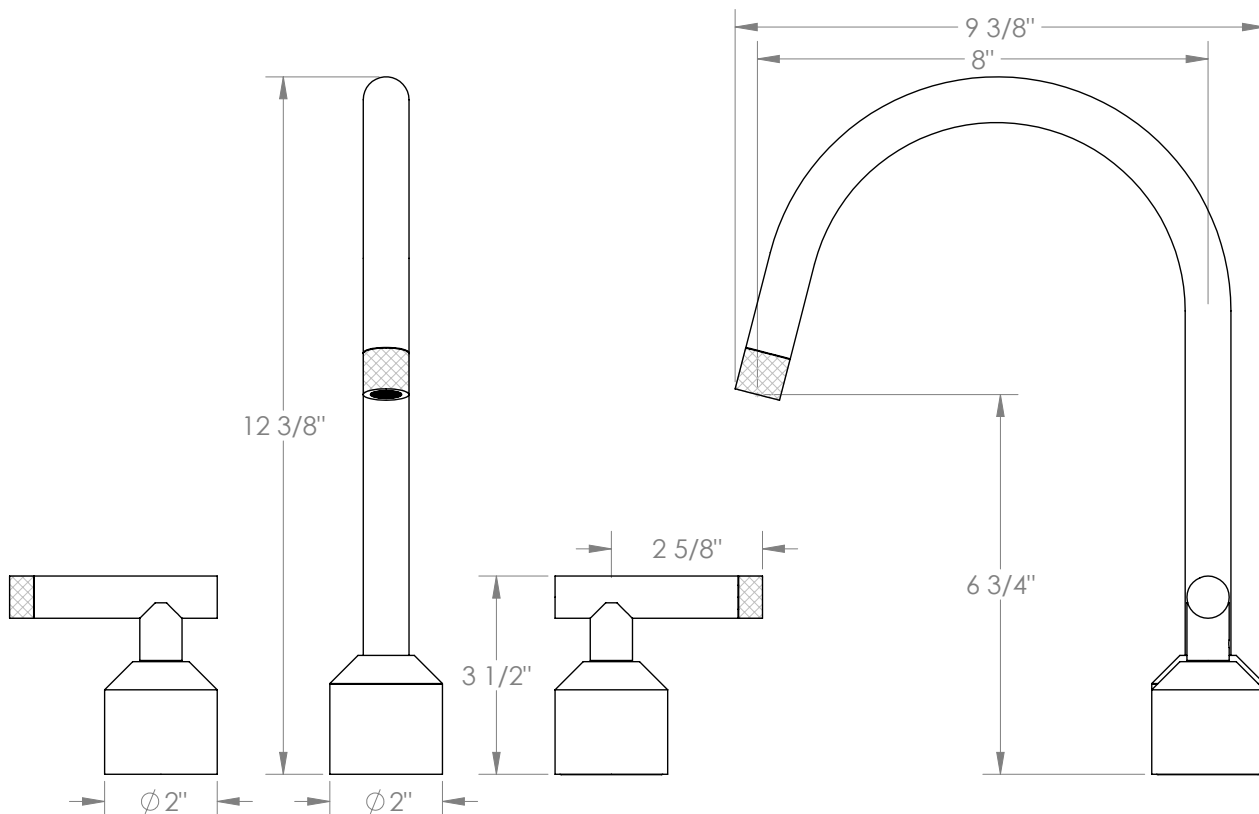

WATERMARK

BROOKLYN, NEW YORK

Urbane 25-7G-IN14

Deck Mounted, Two Handle, Gooseneck Faucet

- Fits Deck Up To 3" Thick
- Recommended Mounting Hole: 1-3/8"
- All Lead-Free Brass Construction
- Flow Rate: 1.75 GPM
- 1/4 Turn Ceramic Cartridge
- 360° Rotating Spout
- Professional Installation Required

Available in all finishes shown on the [Watermark Designs website](https://www.watermark-designs.com)

Meets the applicable requirements of ASME A112.18.1-2005/CSA B125.1-05, entitled "Plumbing Supply Fittings".

Watermark Designs reserves the right to make revisions without notice to produce specifications. All product dimensions are nominal.

09/2023

350 Dewitt Ave. Brooklyn, NY 11207 USA | T: 1 718 257 2800 | F: 1 718 257 2144 | customerservice@watermark-designs.com