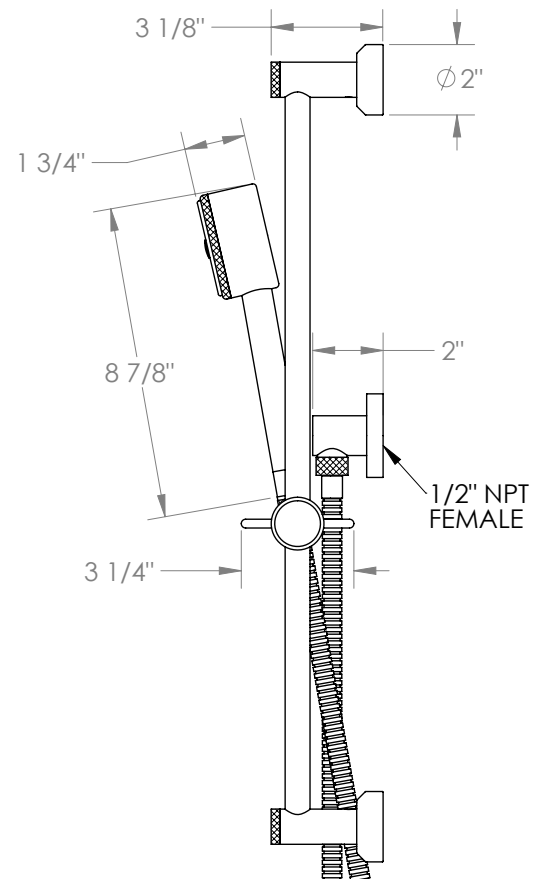

WATERMARK

BROOKLYN, NEW YORK

Urbane 25-HSPB1-IN16

Positioning Bar Shower Kit with Hand Shower

- Handshower Flow Rate: 1.75 GPM
- Slide bar features an adjustable shower holder that can be set along length of bar and can be set at angle up to 45°
- Hose Length: 69"
- Includes two backflow preventers- one in the hand shower and one in the wall elbow

Includes The Following Components:

- Shower Positioning Bar: 25-6524
- Hand Shower: SH-URB30
- Wall Elbow: ELB-TIT2
- Shower Hose: DS-4079

Available in all finishes shown on the [Watermark Designs website](https://www.watermark-designs.com)

Meets the applicable requirements of ASME A112.18.1-2005/CSA B125.1-05, entitled "Plumbing Supply Fittings".

Watermark Designs reserves the right to make revisions without notice to produce specifications. All product dimensions are nominal.