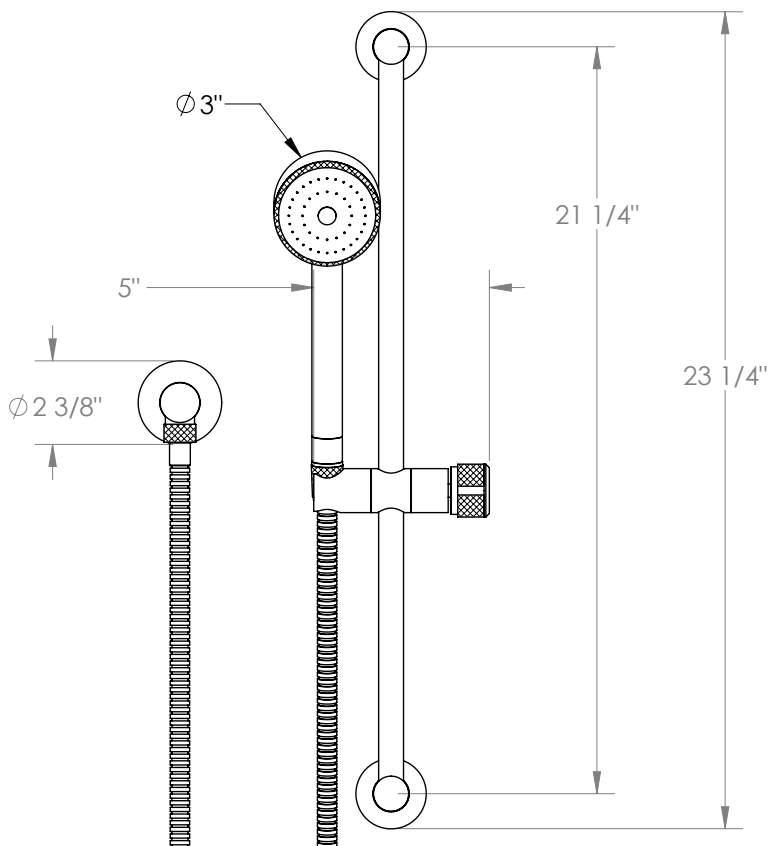

WATERMARK

BROOKLYN, NEW YORK

Urbane 25-HSPB1-IN16

Positioning Bar Shower Kit with Hand Shower

- Handshower Flow Rate: 1.75 GPM
- Slide bar features an adjustable shower holder that can be set along length of bar and can be set at angle up to 45°
- Hose Length: 69"
- Includes two backflow preventers- one in the hand shower and one in the wall elbow

Includes The Following Components:

- Shower Positioning Bar: 25-6524
- Hand Shower: SH-URB30
- Wall Elbow: ELB-TIT2
- Shower Hose: DS-4079

Available in all finishes shown on the [Watermark Designs website](https://www.watermark-designs.com)

Meets the applicable requirements of ASME A112.18.1-2005/CSA B125.1-05, entitled "Plumbing Supply Fittings".

Watermark Designs reserves the right to make revisions without notice to produce specifications. All product dimensions are nominal.