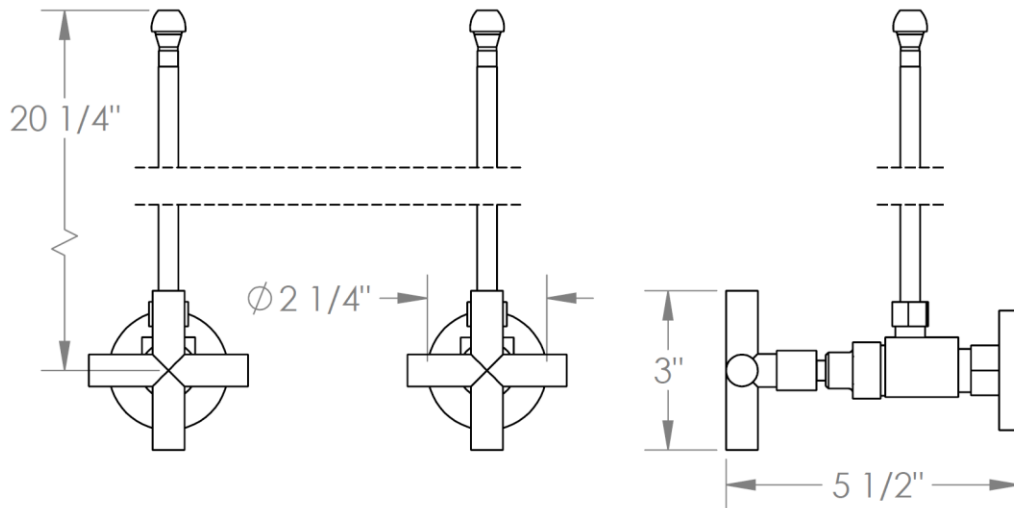

**27-MAS1-CL15**

Lavatory Angle Stop Kit

1/2" Compression x 3/8" OD Compression

**WATERMARK DESIGNS 1/31/2019**

350 Dewitt Ave Brooklyn NY 11207 USA T 718 257 2800 F 718 257 2144 info@watermark-designs.com