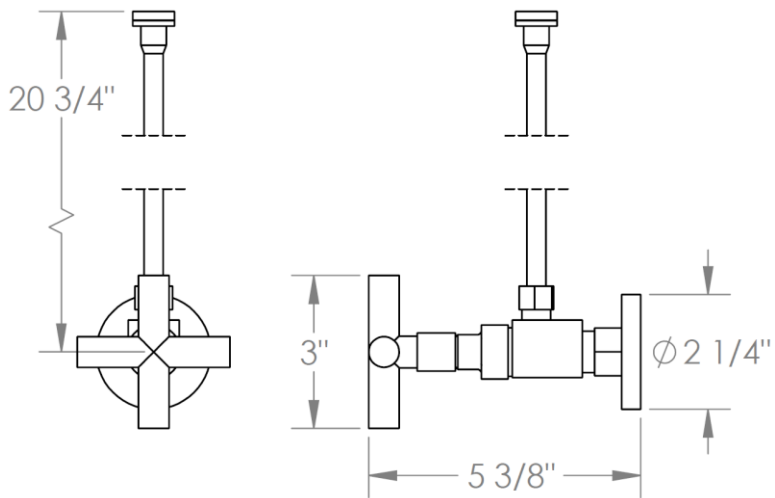

27-MAS5-CL15

Toilet Angle Stop Kit

1/2" Compression x 3/8" OD Compression

WATERMARK DESIGNS 1/31/2019

350 Dewitt Ave Brooklyn NY 11207 USA T 718 257 2800 F 718 257 2144 info@watermark-designs.com