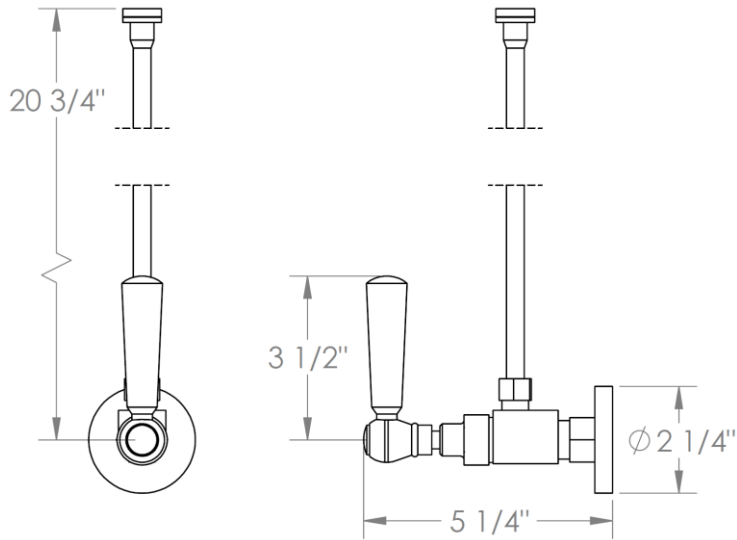

313-MAS5-
Toilet Angle Stop Kit
1/2" Compression x 3/8" OD Compression

HANDLE TRIM OPTIONS

AX – LOS ANGELES

SW – SAN FRANCISCO

WW – BOSTON

Y2 – WILLIAMS