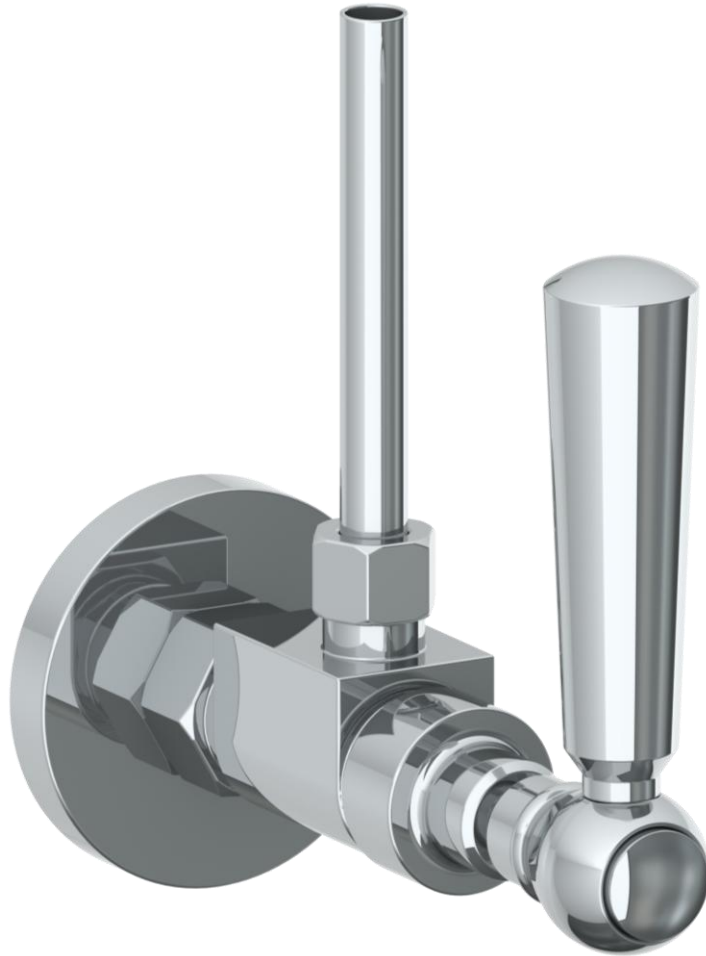

313-MAS5-
Toilet Angle Stop Kit
1/2" Compression x 3/8" OD Compression

HANDLE TRIM OPTIONS

AX – LOS ANGELES

SW – SAN FRANCISCO

WW – BOSTON

Y2 – WILLIAMS