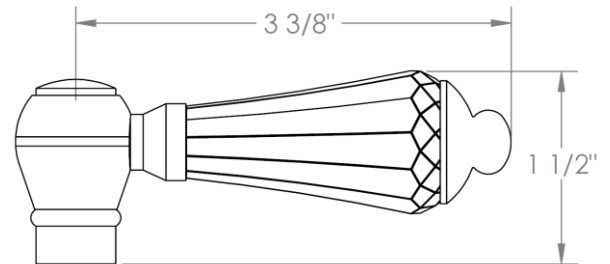

313-MAS5-
Toilet Angle Stop Kit
1/2" Compression x 3/8" OD Compression

HANDLE TRIM OPTIONS

AX – LOS ANGELES

SW – SAN FRANCISCO

WW – BOSTON

Y2 – WILLIAMS