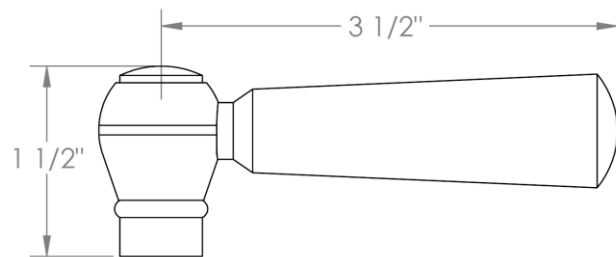

313-MAS5-
Toilet Angle Stop Kit
1/2" Compression x 3/8" OD Compression

HANDLE TRIM OPTIONS

AX – LOS ANGELES

SW – SAN FRANCISCO

WW – BOSTON

Y2 – WILLIAMS