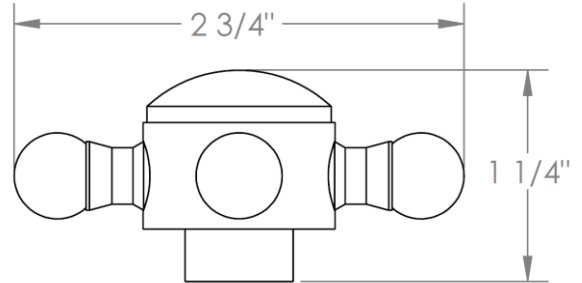

313-MAS5-
Toilet Angle Stop Kit
1/2" Compression x 3/8" OD Compression

HANDLE TRIM OPTIONS

AX – LOS ANGELES

SW – SAN FRANCISCO

WW – BOSTON

Y2 – WILLIAMS