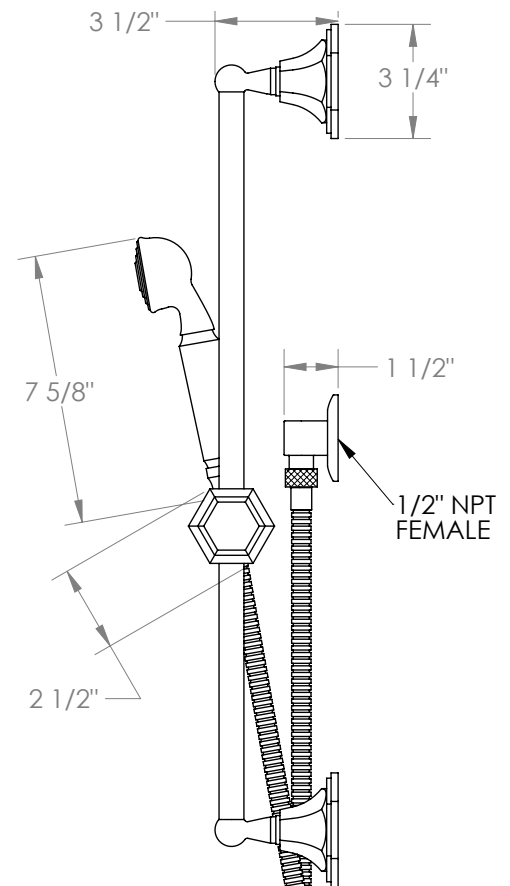

WATERMARK

BROOKLYN, NEW YORK

Beverly 314-HSPB1-T6

Positioning Bar Shower Kit with Hand Shower

- Handshower Flow Rate: 1.75 GPM
- Slide bar features an adjustable shower holder that can be set along length of bar and can be set at angle up to 45°
- Hose Length: 69"
- Includes two backflow preventers- one in the hand shower and one in the wall elbow

Includes The Following Components:

- Shower Positioning Bar: 314-6524
- Hand Shower: SH-S525B
- Wall Elbow: ELB-6001
- Shower Hose: DS-4079

Available in all finishes shown on the [Watermark Designs website](https://www.watermark-designs.com)

Meets the applicable requirements of ASME A112.18.1-2005/CSA B125.1-05, entitled "Plumbing Supply Fittings".

Watermark Designs reserves the right to make revisions without notice to produce specifications. All product dimensions are nominal.