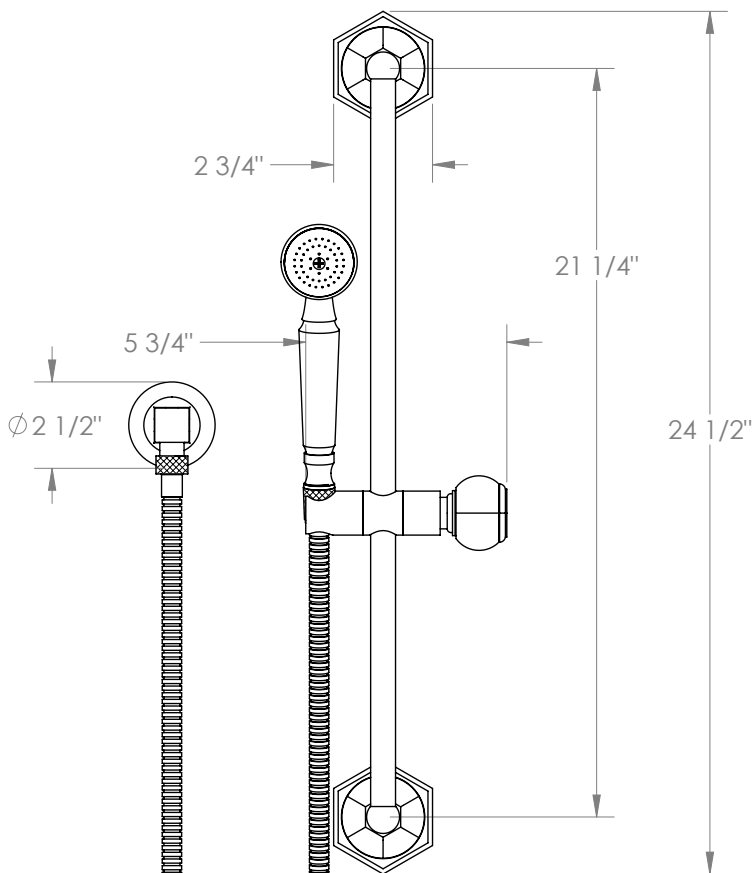

WATERMARK

BROOKLYN, NEW YORK

Beverly 314-HSPB1-T6

Positioning Bar Shower Kit with Hand Shower

- Handshower Flow Rate: 1.75 GPM
- Slide bar features an adjustable shower holder that can be set along length of bar and can be set at angle up to 45°
- Hose Length: 69"
- Includes two backflow preventers- one in the hand shower and one in the wall elbow

Includes The Following Components:

- Shower Positioning Bar: 314-6524
- Hand Shower: SH-S525B
- Wall Elbow: ELB-6001
- Shower Hose: DS-4079

Available in all finishes shown on the [Watermark Designs website](https://www.watermark-designs.com)

Meets the applicable requirements of ASME A112.18.1-2005/CSA B125.1-05, entitled "Plumbing Supply Fittings".

Watermark Designs reserves the right to make revisions without notice to produce specifications. All product dimensions are nominal.