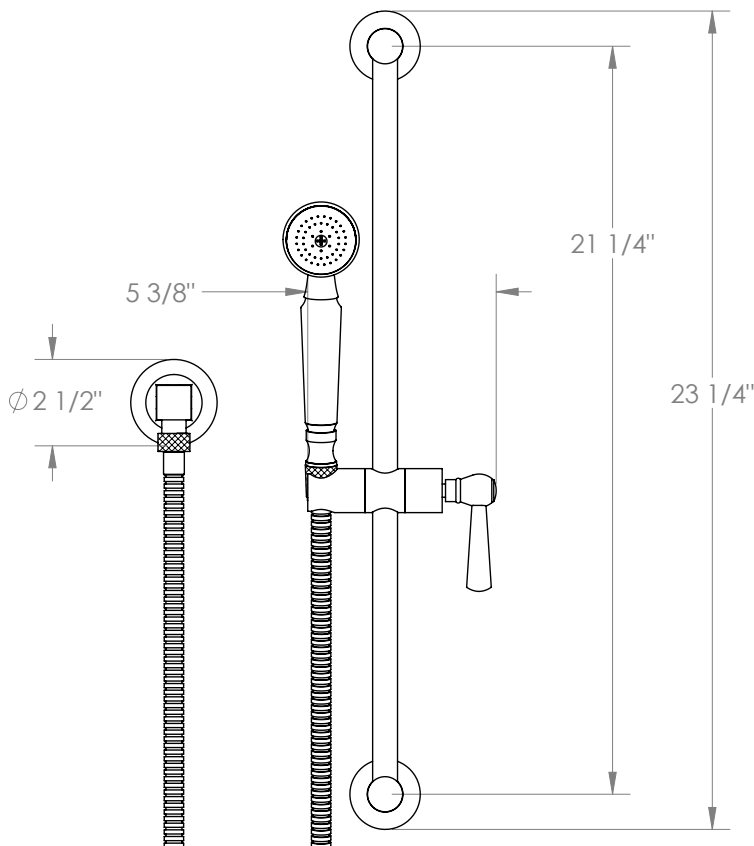

## Haley 34-HSPB1-S1A

Positioning Bar Shower Kit with Hand Shower

- Handshower Flow Rate: 1.75 GPM
- Slide bar features an adjustable shower holder that can be set along length of bar and can be set at angle up to 45°
- Hose Length: 69"
- Includes two backflow preventers- one in the hand shower and one in the wall elbow

Includes The Following Components:

- Shower Positioning Bar: 34-6524
- Hand Shower: SH-S525B
- Wall Elbow: ELB-6001
- Shower Hose: DS-4079

Available in all finishes shown on the [Watermark Designs website](https://www.watermark-designs.com)

Meets the applicable requirements of ASME A112.18.1-2005/CSA B125.1-05, entitled "Plumbing Supply Fittings".

Watermark Designs reserves the right to make revisions without notice to produce specifications. All product dimensions are nominal.