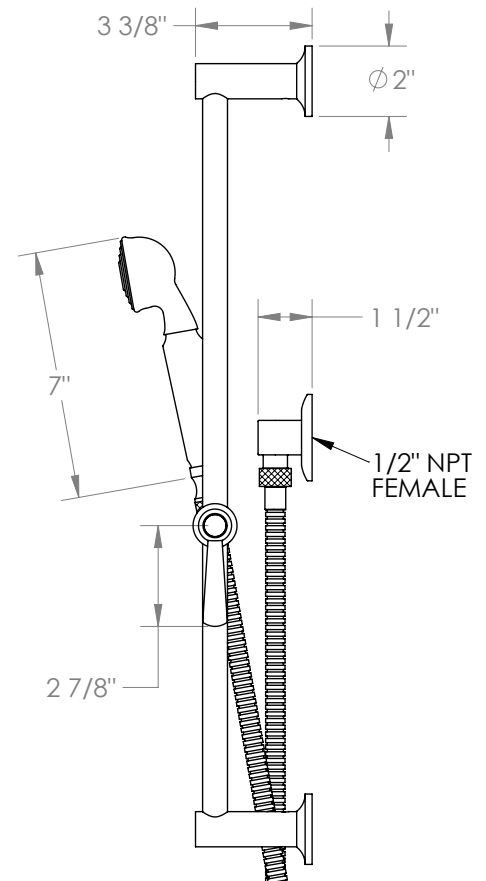

## Haley 34-HSPB1-S1A

Positioning Bar Shower Kit with Hand Shower

- Handshower Flow Rate: 1.75 GPM
- Slide bar features an adjustable shower holder that can be set along length of bar and can be set at angle up to 45°
- Hose Length: 69"
- Includes two backflow preventers- one in the hand shower and one in the wall elbow

Includes The Following Components:

- Shower Positioning Bar: 34-6524
- Hand Shower: SH-S525B
- Wall Elbow: ELB-6001
- Shower Hose: DS-4079

Available in all finishes shown on the [Watermark Designs website](https://www.watermark-designs.com)

Meets the applicable requirements of ASME A112.18.1-2005/CSA B125.1-05, entitled "Plumbing Supply Fittings".

Watermark Designs reserves the right to make revisions without notice to produce specifications. All product dimensions are nominal.