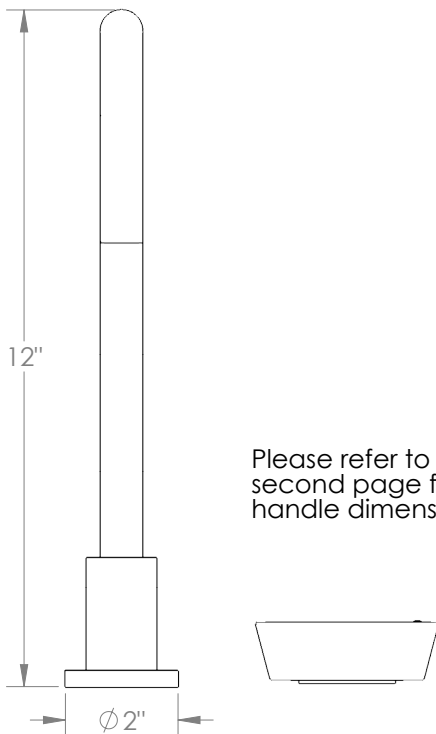

Please refer to
second page for
handle dimensions

Meets the applicable requirements of ASME A112.18.1-2005/CSA B125.1-05, entitled "Plumbing Supply Fittings".

Watermark Designs reserves the right to make revisions without notice to produce specifications. All product dimensions are nominal.

09/2023

350 Dewitt Ave. Brooklyn, NY 11207 USA | T: 1 718 257 2800 | F: 1 718 257 2144 | customerservice@watermark-designs.com