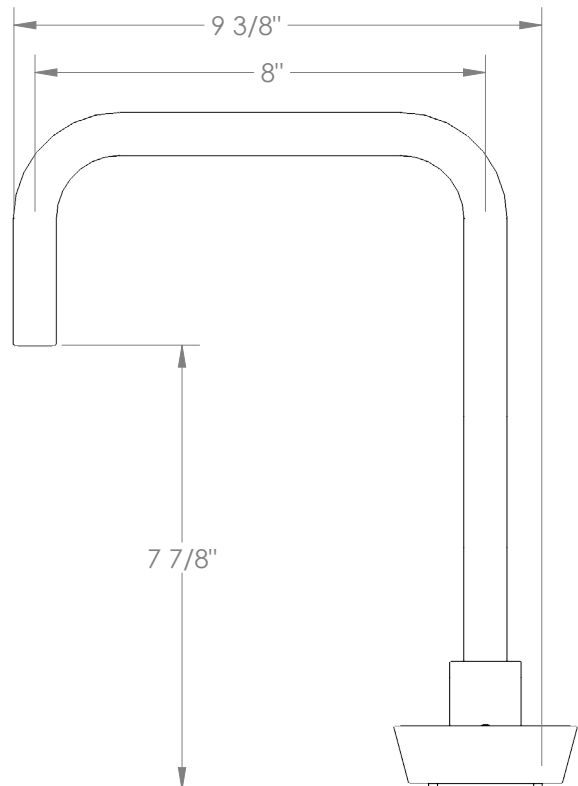

## Zen 36-7-WM

Deck Mounted, Two Handle Faucet

- Fits Deck Up To 3" Thick
- Recommended Mounting Hole: 1-3/8"
- All Lead-Free Brass Construction
- Flow Rate: 1.75 GPM
- 1/4 Turn Ceramic Cartridge
- 360° Rotating Spout
- Professional Installation Required

Available in all finishes shown on the [Watermark Designs website](#)

Please refer to  
second page for  
handle dimensions

Meets the applicable requirements of ASME A112.18.1-2005/CSA B125.1-05, entitled "Plumbing Supply Fittings".