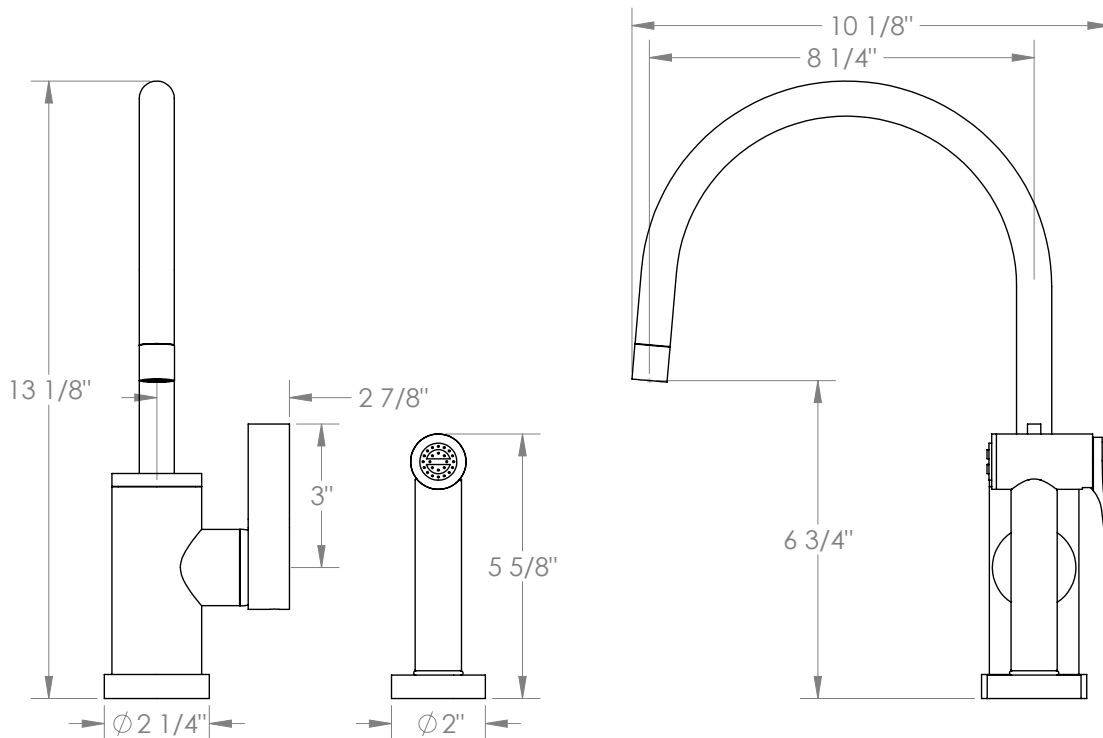

WATERMARK

BROOKLYN, NEW YORK

Blue
37-7.4G-BL2

Deck Mounted, Gooseneck, Monoblock Kitchen
Faucet with Side Spray

- Side Spray Hose Length: 50" (Final Length May Vary)
- Fits Deck Up To 1-1/2" Thick
- Recommended Mounting Hole: 1-3/8"
- All Lead-Free Brass Construction
- Flow Rate: 1.75 GPM
- Ceramic Mixing Cartridge
- 360° Rotating Spout
- Professional Installation Required

Available in all finishes shown on the [Watermark Designs website](https://www.watermark-designs.com)

Meets the applicable requirements of ASME A112.18.1-2005/CSA B125.1-05, entitled "Plumbing Supply Fittings".

Watermark Designs reserves the right to make revisions without notice to produce specifications. All product dimensions are nominal.

09/2023

350 Dewitt Ave. Brooklyn, NY 11207 USA | T: 1 718 257 2800 | F: 1 718 257 2144 | customerservice@watermark-designs.com