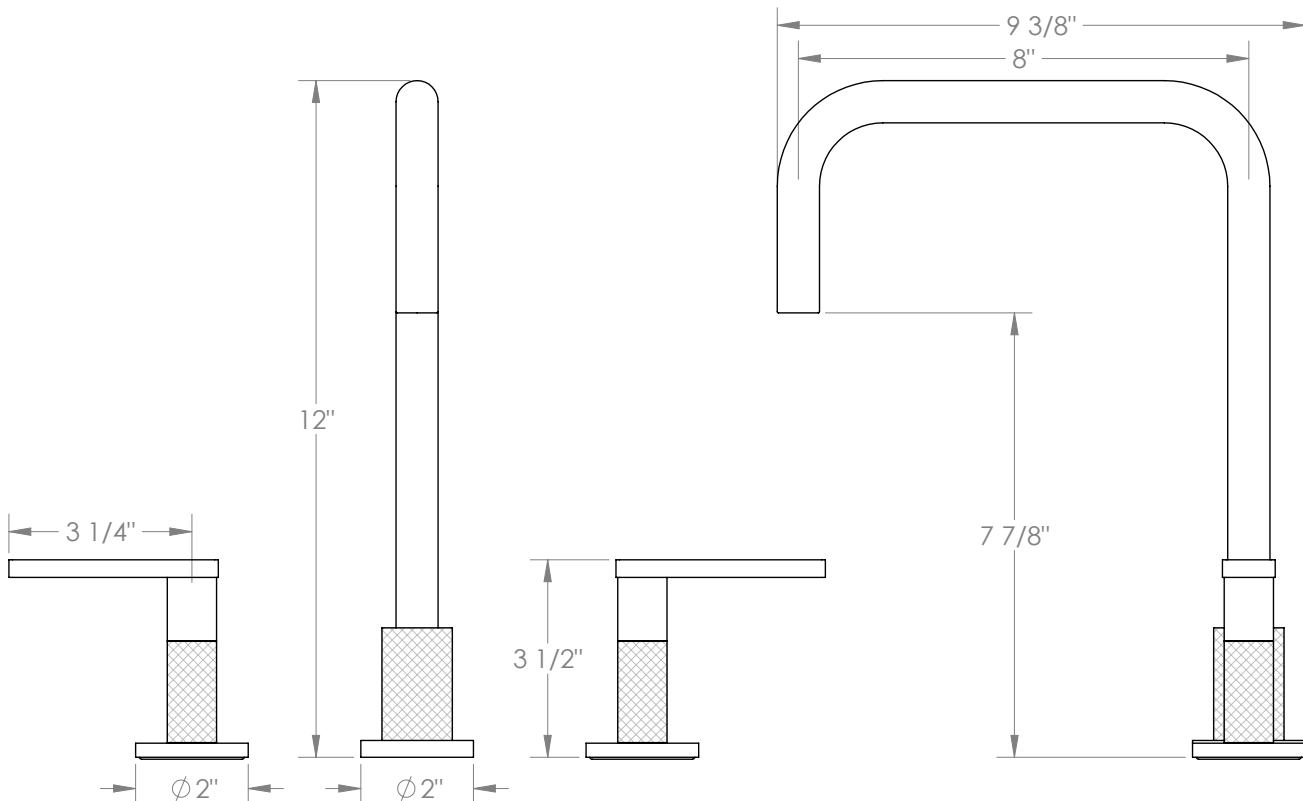

WATERMARK

BROOKLYN, NEW YORK

Rainey 70-7-RNK8

Deck Mounted, Two Handle Faucet

- Fits Deck Up To 3" Thick
- Recommended Mounting Hole: 1-3/8"
- All Lead-Free Brass Construction
- Flow Rate: 1.75 GPM
- 1/4 Turn Ceramic Cartridge
- 360° Rotating Spout
- Professional Installation Required

Available in all finishes shown on the [Watermark Designs website](https://www.watermark-designs.com)

Meets the applicable requirements of ASME A112.18.1-2005/CSA B125.1-05, entitled "Plumbing Supply Fittings".

Watermark Designs reserves the right to make revisions without notice to produce specifications. All product dimensions are nominal.

09/2023

350 Dewitt Ave. Brooklyn, NY 11207 USA | T: 1 718 257 2800 | F: 1 718 257 2144 | customerservice@watermark-designs.com