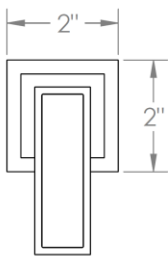

97-5-J5

Wall Mounted 3 Hole Bath Set

For use with SS-506 or SS-THV2.2-26C concealed rough

Meets the applicable requirements of ASME A112.18.1-2005/CSA B125.1-05, entitled "Plumbing Supply Fittings"

WATERMARK DESIGNS 8/8/2018