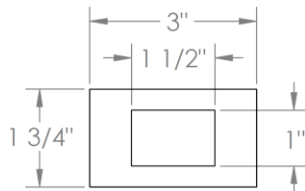

97-5-J5

Wall Mounted 3 Hole Bath Set

For use with SS-506 or SS-THV2.2-26C concealed rough

Meets the applicable requirements of ASME A112.18.1-2005/CSA B125.1-05, entitled "Plumbing Supply Fittings"

WATERMARK DESIGNS 8/8/2018