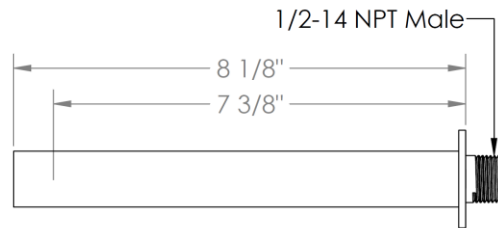

97-5-J5

Wall Mounted 3 Hole Bath Set

For use with SS-506 or SS-THV2.2-26C concealed rough

Meets the applicable requirements of ASME A112.18.1-2005/CSA B125.1-05, entitled "Plumbing Supply Fittings"

WATERMARK DESIGNS 8/8/2018