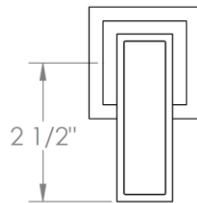

97-5-J5

Wall Mounted 3 Hole Bath Set

For use with SS-506 or SS-THV2.2-26C concealed rough

Meets the applicable requirements of ASME A112.18.1-2005/CSA B125.1-05, entitled "Plumbing Supply Fittings"

WATERMARK DESIGNS 8/8/2018