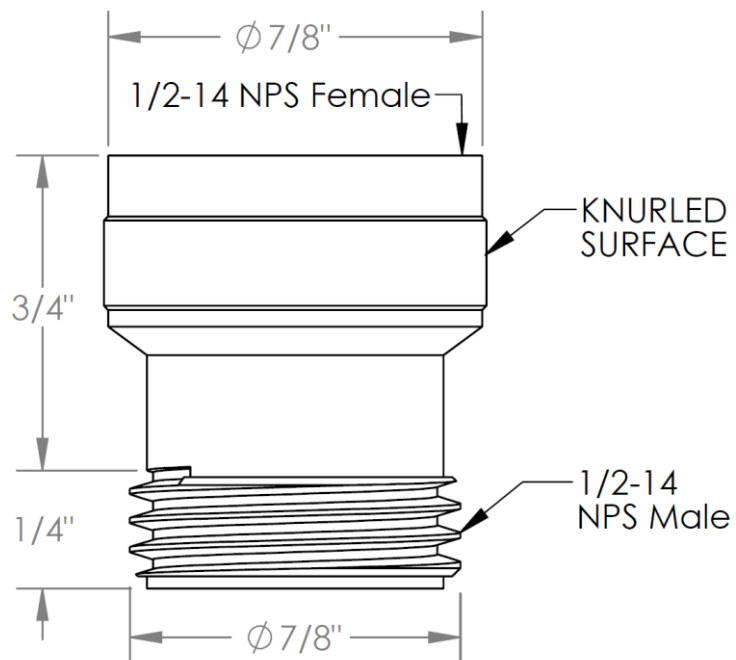

**SS-BFP100**

Exposed Back Flow Preventer

Note: For use with selected finishes

**WATERMARK DESIGNS 9/5/2018**

350 Dewitt Ave Brooklyn NY 11207 USA T 718 257 2800 F 718 257 2144 info@watermark-designs.com