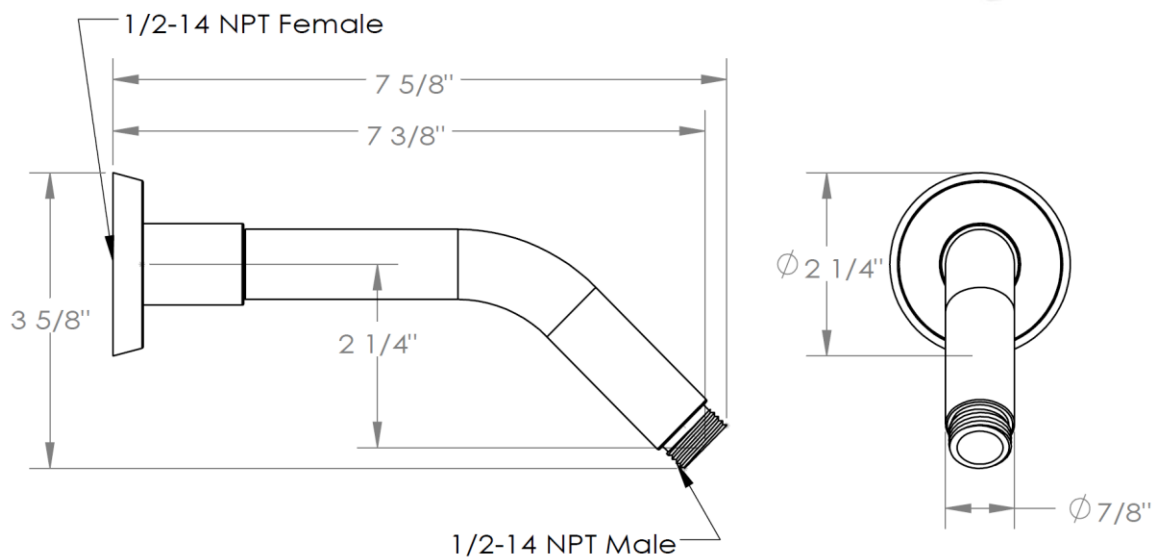

SS-BLU70AF
Arm with Blue Flange

WATERMARK DESIGNS 11/13/2015