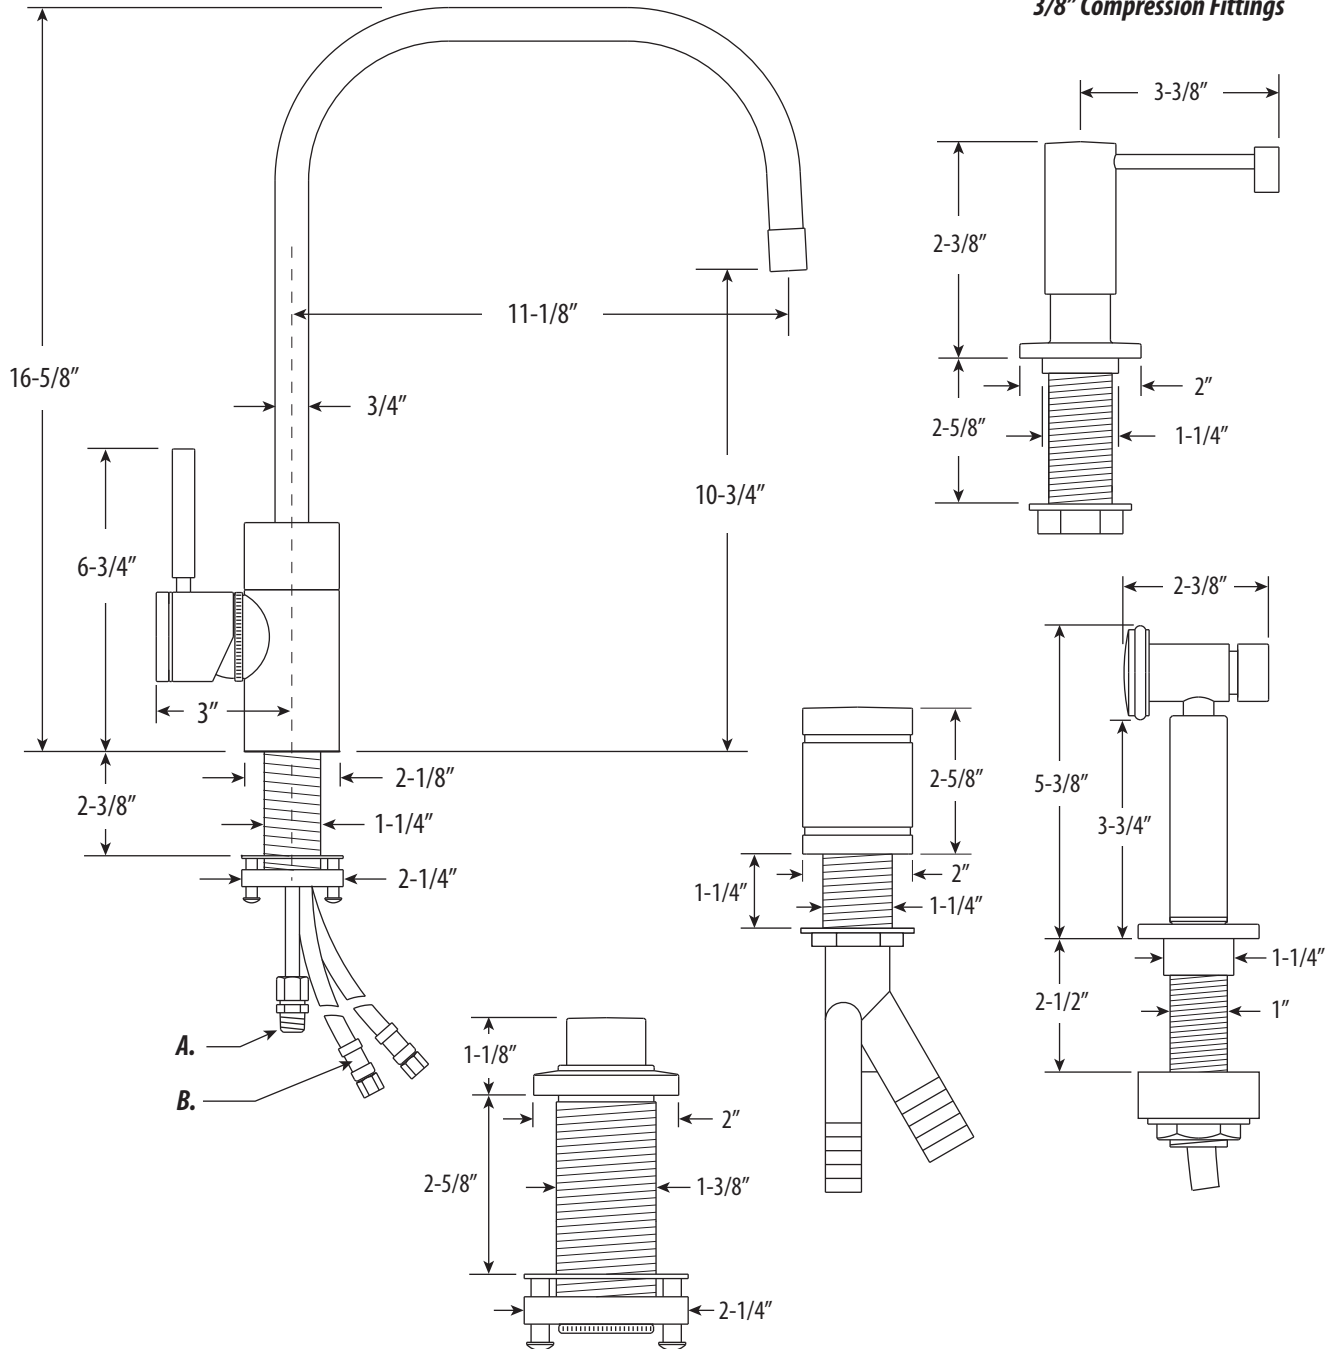

## FULTON KITCHEN FAUCET / 4PC. SUITE

# 3825-4

- MAX COUNTER THICKNESS 2-3/8"
- MINIMUM INSTALL HOLE SIZE 1-1/2"

- A. Side Spray Connection with 1/4" NPT Pipe Fitting**
- B. Supply Hoses - 20" Long with 3/8" Compression Fittings**

DIMENSIONS MAY VARY AND ARE SUBJECT TO CHANGE. NO RESPONSIBILITY IS ASSUMED FOR USE OF SUPERCEDED OR VOIDED DATA