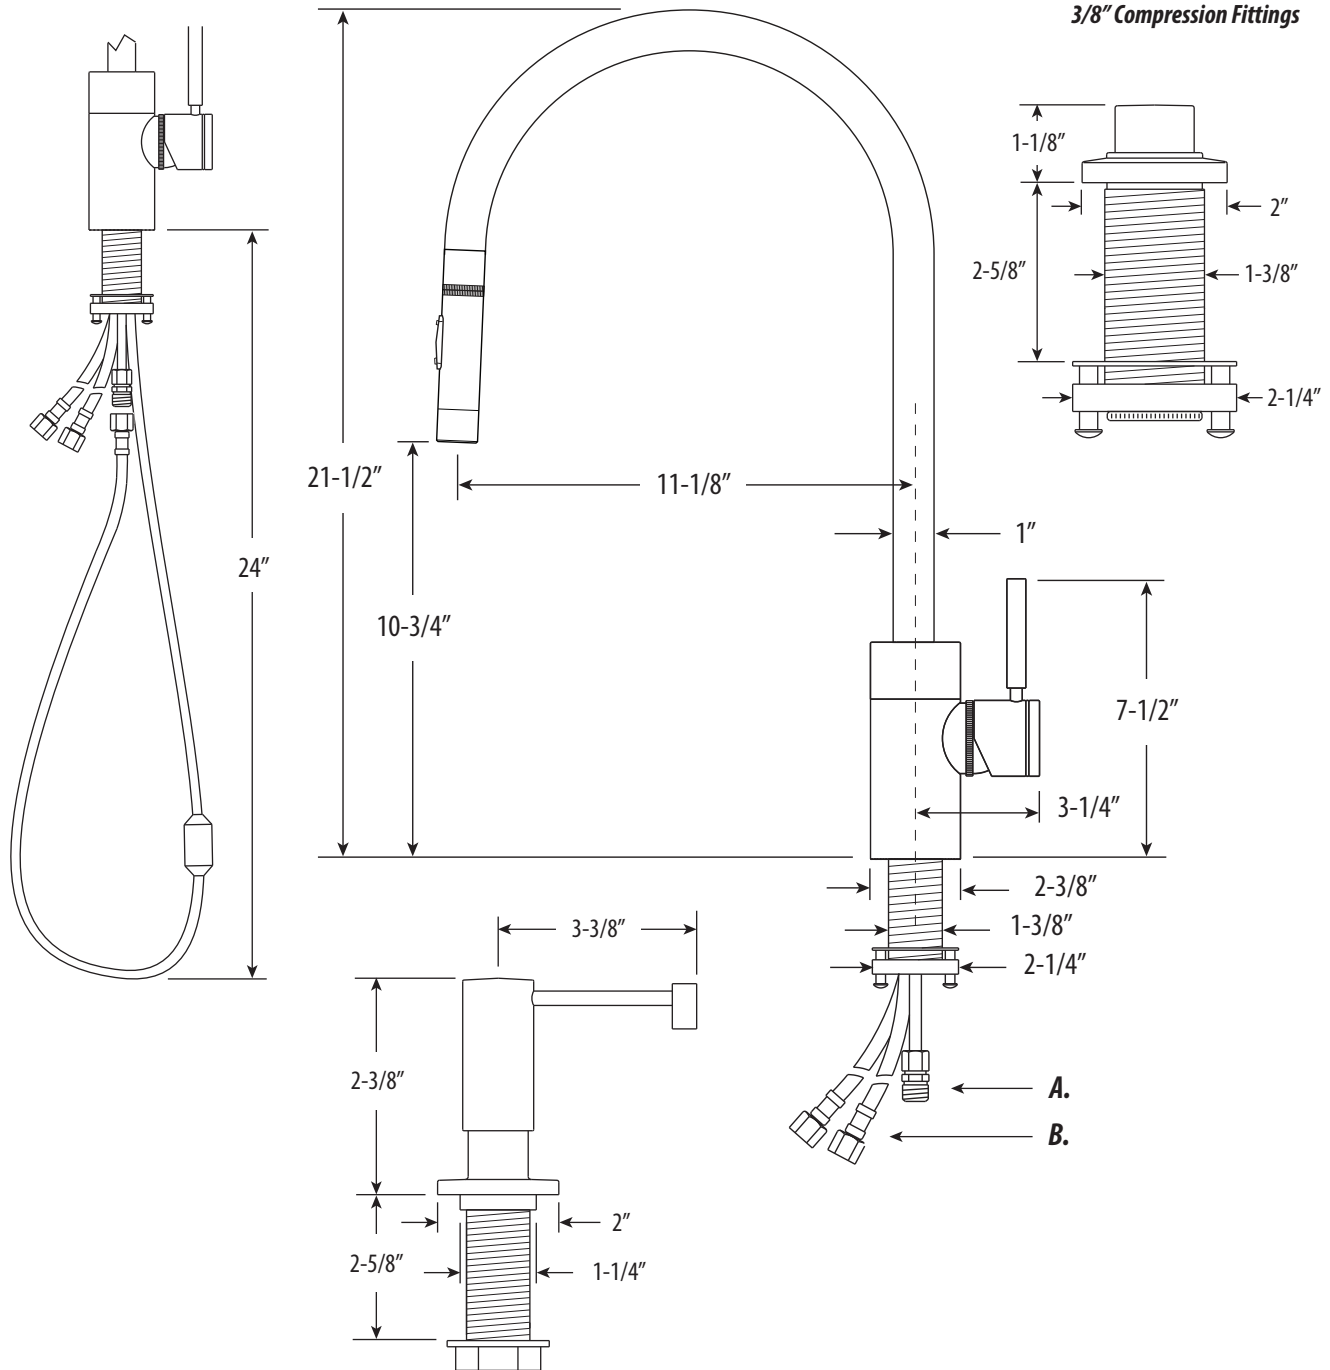

CONTEMPORARY EXTENDED REACH PLP PULLDOWN FAUCET / 3PC. SUITE

5300-3

- MAX COUNTER THICKNESS 2-3/8"
- MINIMUM INSTALL HOLE SIZE 1-1/2"

- A. Spray Connection with 3/8" Compression Fitting
- B. Supply Hoses - 20" Long with 3/8" Compression Fittings

DIMENSIONS MAY VARY AND ARE SUBJECT TO CHANGE. NO RESPONSIBILITY IS ASSUMED FOR USE OF SUPERCEDED OR VOIDED DATA