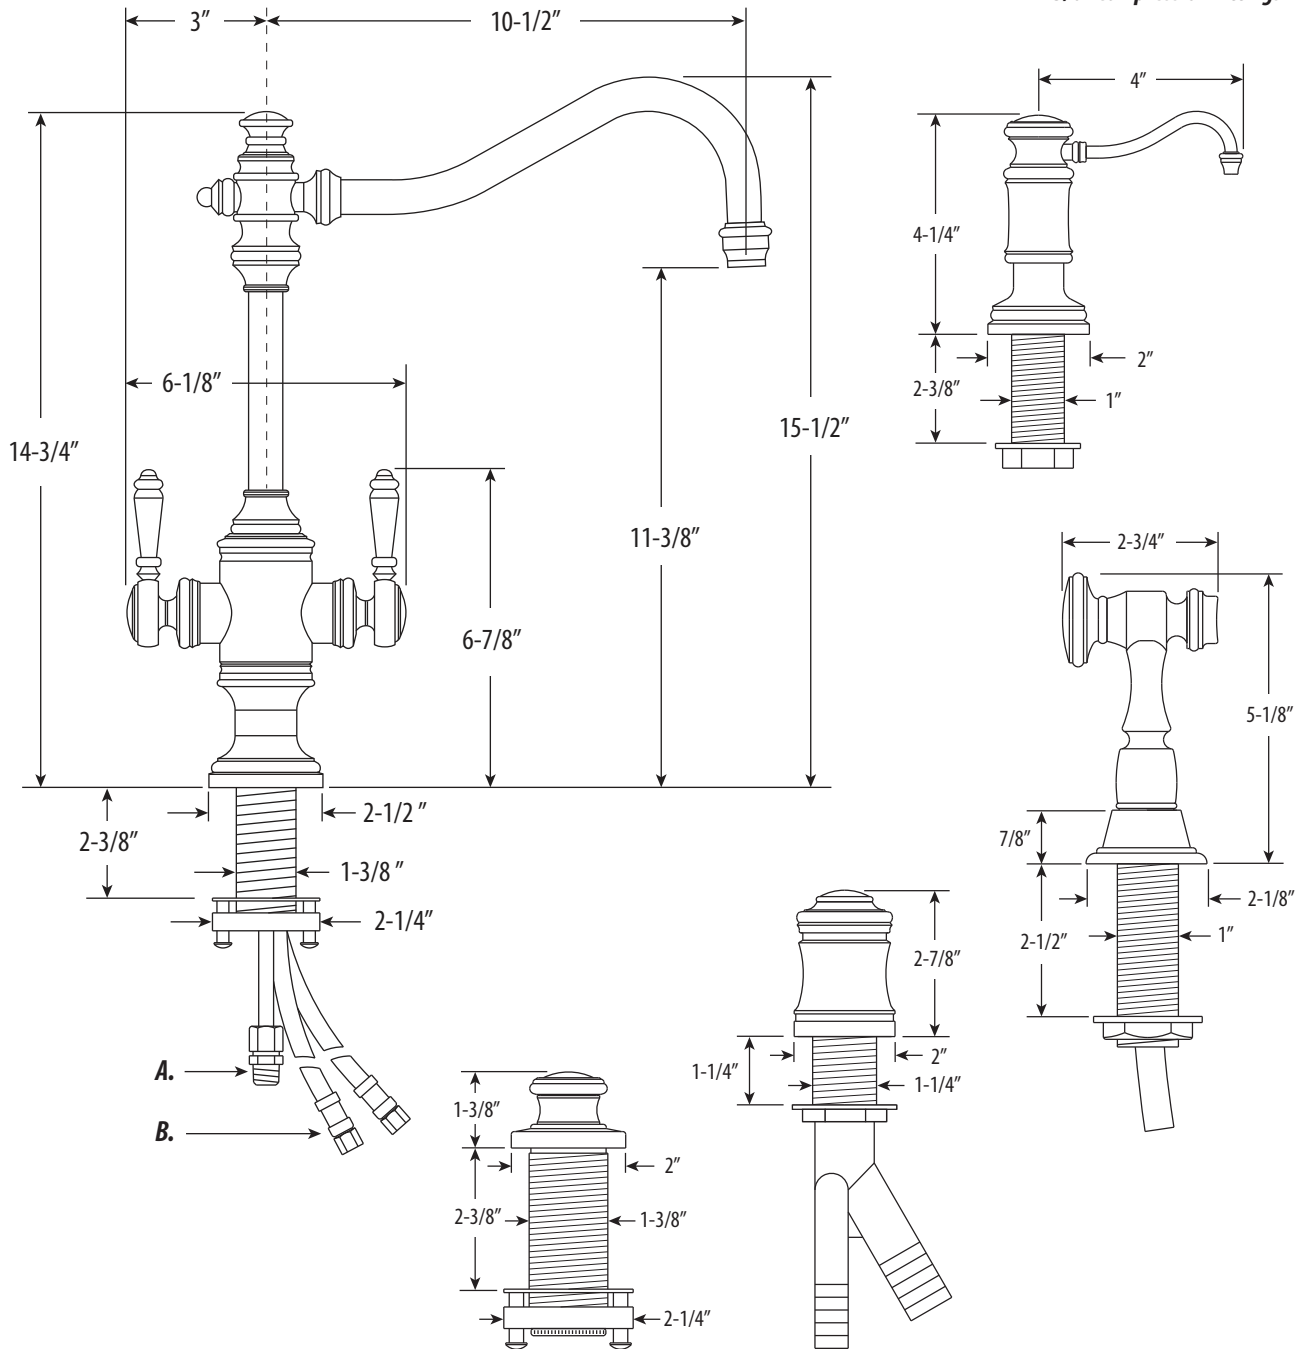

ANNAPOLIS TWO HANDLE KITCHEN FAUCET / 4PC. SUITE

8020-4

- MAX COUNTER THICKNESS 2-3/8"
- MINIMUM INSTALL HOLE SIZE 1-1/2"

- A. Side Spray Connection with 1/4" NPT Pipe Fitting
- B. Supply Hoses - 20" Long with 3/8" Compression Fittings

DIMENSIONS MAY VARY AND ARE SUBJECT TO CHANGE. NO RESPONSIBILITY IS ASSUMED FOR USE OF SUPERCEDED OR VOIDED DATA