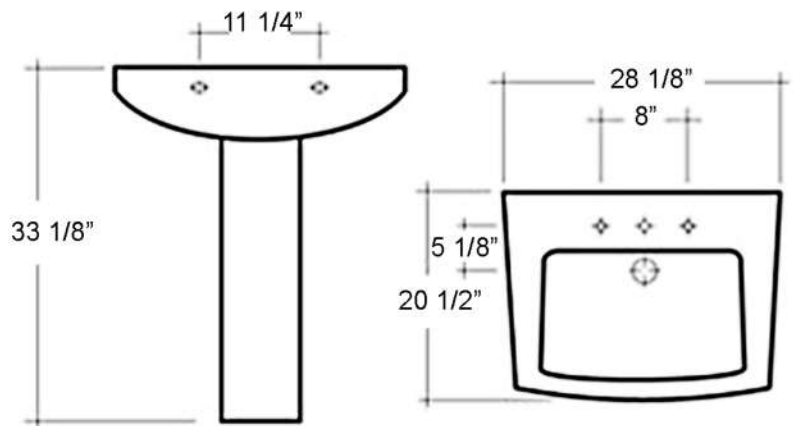

GALAXY 28" PEDESTAL LAVATORY

Cat. No
3-97X

Faucet not included

W: 28-1/8"
D: 20-1/2"
H: 33-1/8"

Column: 8" L X 8" W X 26-1/4" H

Interior Dimensions:

Basin Interior:	21" x 13 1/4"
BasinDepth:	8"
Water depth to overflow:	4"
Back of basin to center of faucet:	2-1/2"
Back of basin to center of drain:	7"
Mount bolts height:	31-1/4"
Mount holes cc:	11-1/4"
Spout hole:	1-3/8"

Features:

- ▶ Made of vitreous china
- ▶ Available for 1-hole or 8" widespread
- ▶ Pre-drilled overflow hole
- ▶ Column with hole on bottom center
- ▶ Mounting Hardware Included
- ▶ For ease installation order **Hangers** (pair) or **Bracket** (one)

Colors:

WH White

Meets or exceeds the following specifications: ASME A112.19.2 2018 and CSA B45.1-18 for ceramic plumbing fixtures.

Dimensions of fixture are nominal and may vary within the range of tolerances established by ASMEI Standard A112.19.2-2018. Dimensions and specifications subject to change without notice.