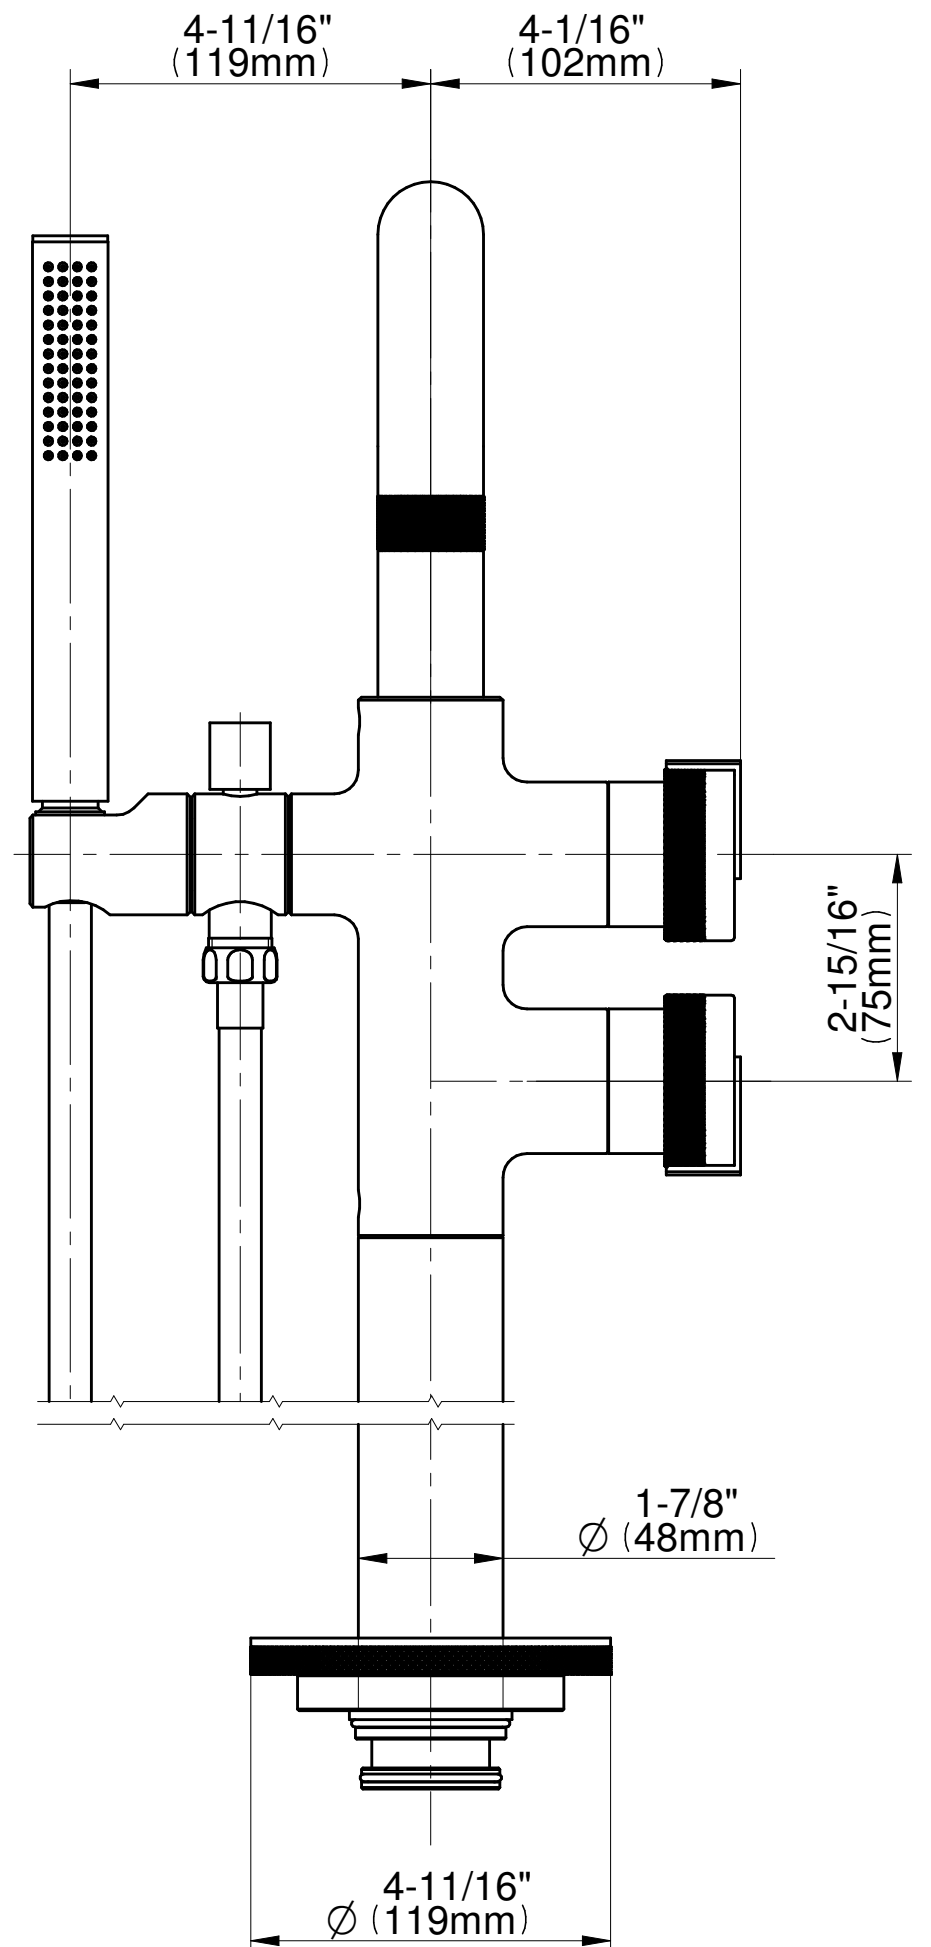

BATHROOM
MOD+ Floor-Mounted Tub Filler
G-11557

GRAFF®

G-11557-***-L1**-**-T

MOD+ Series

Works with rough G-I045

MARBLE FINISHES

MB		Storm Black Marble	MG		Forest Green Marble
MW		Smoky White Marble			

BRASS SIGNATURE FINISHES