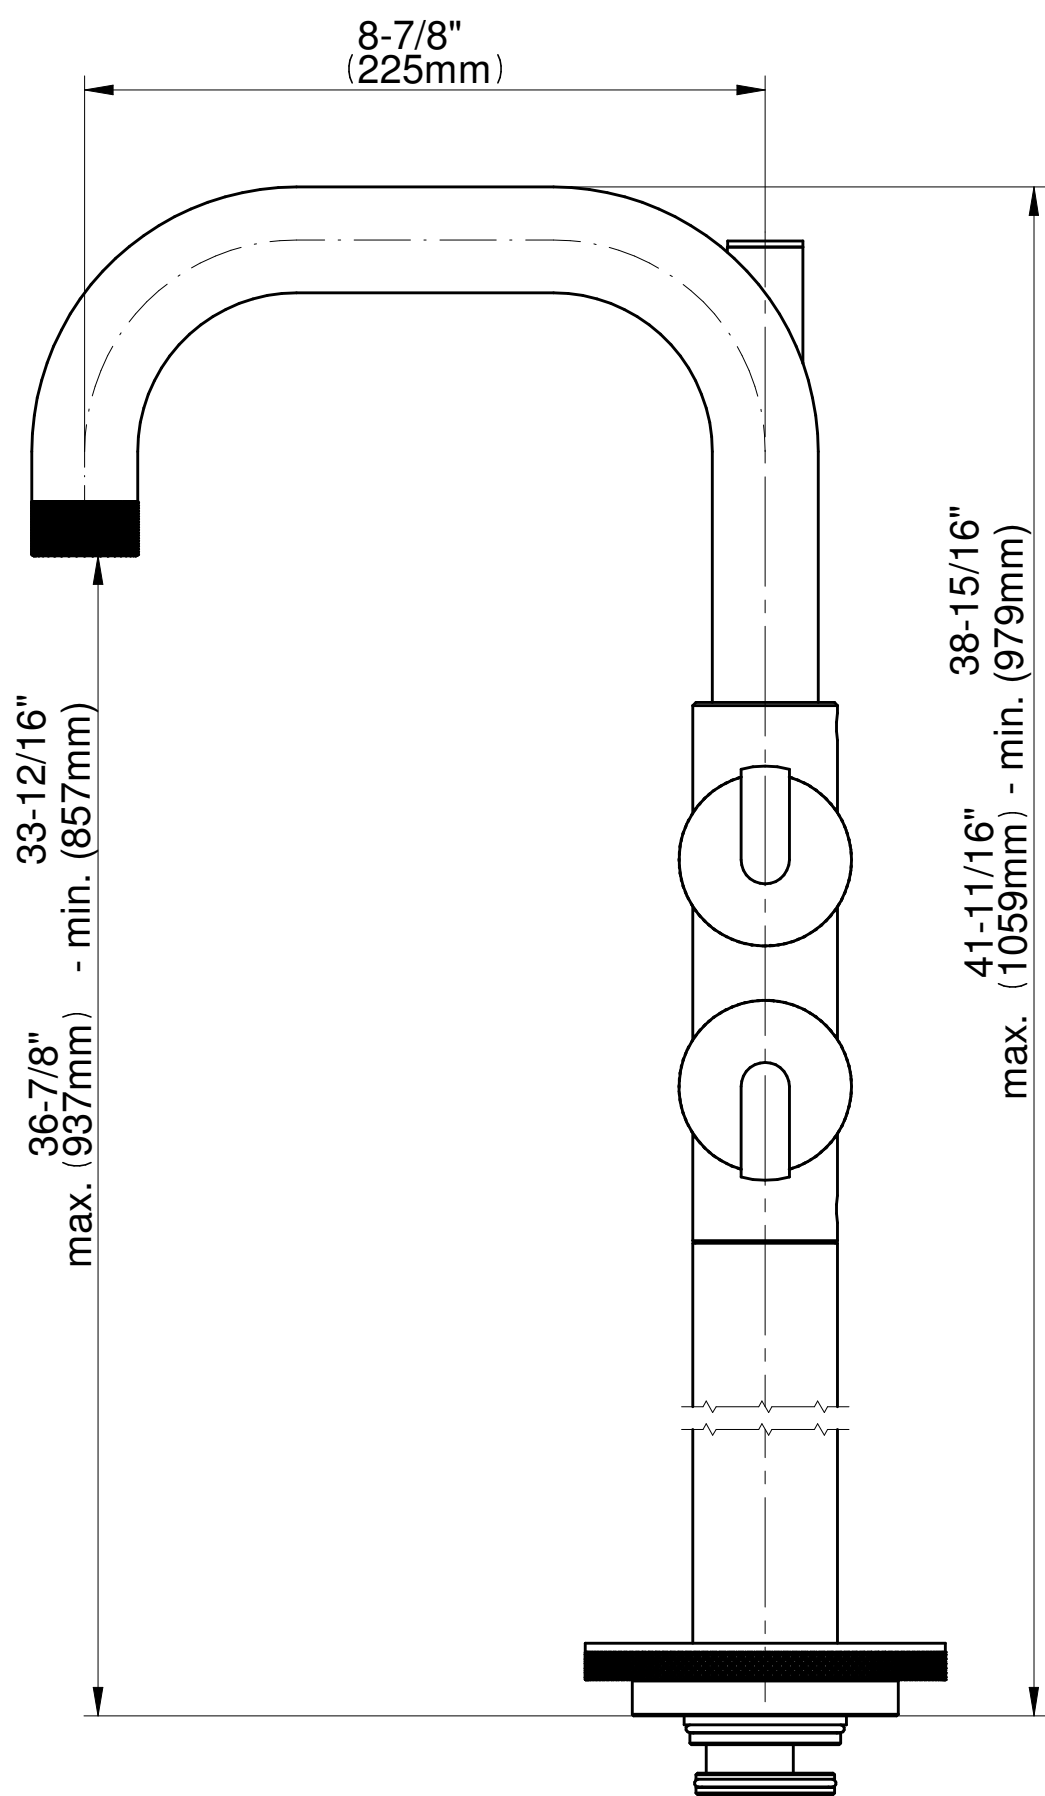

BATHROOM
MOD+ Floor-Mounted Tub Filler
G-11557

GRAFF®

G-11557-***-L1**-**-T

MOD+ Series

Works with rough G-I045

MARBLE FINISHES

MB		Storm Black Marble	MG		Forest Green Marble
MW		Smoky White Marble			

BRASS SIGNATURE FINISHES