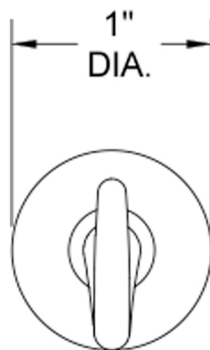

Bidet Wall Hook

Model #: 8027-

FEATURES:

- Brass two piece wall hook & cover plate
- Brass wall hook for use with B071 & B074

AVAILABLE FINISHES:

Polished Chrome (PCH)	Satin Chrome (SC)	Bronze Umber (BU)
Satin Nickel (SN)	Pewter (PEW)	Caramel Bronze (CB)
Polished Nickel (PN)	Antique Brass (AB)	Antique Copper (ACU)
Oil-Rubbed Bronze (ORB)	Polished Brass (PB)	Polished Copper (PCU)
Vintage Bronze (VB)	Satin Brass (SB)	Matte Black (MBK)
Satin Gold (SG)	Polished Gold (PG)	Black Nickel (BKN)
Bombay Gold (BG)	Jewelers Gold (JG)	Europa Bronze (EB)
White (WH)	Sedona Beige (SDB)	Tristan Brass (TB)
Satin Cooper (SCU)		

SPECIFICATION DRAWING:

FRONT VIEW

SIDE VIEW