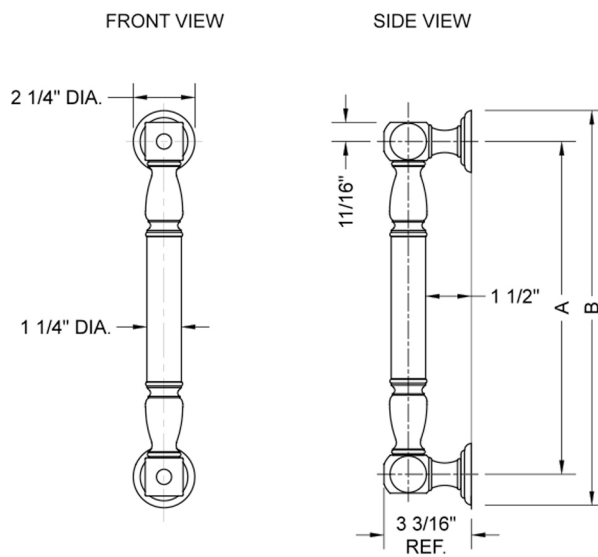

60" G20 Straight Grab Bar

Model #: G20-60-

FEATURES:

- ADA compliant when properly installed
- All brass construction, fully polished & plated
- All grab bars can be custom sized. Contact JACLO for pricing & availability
- Optional handshower sliders and toilet paper/wash cloth holders can be added only upon initial order
- Grab bars over 32" REQUIRE a middle post

SPECIFICATION DRAWING:

BRASS LUXURY GRAB BAR			
PART. #	DESCRIPTION	A	B
G20-12-XX	12" CENTER TO CENTER	12"	14 1/4"
G20-16-XX	16" CENTER TO CENTER	16"	18 1/4"
G20-18-XX	18" CENTER TO CENTER	18"	20 1/4"
G20-24-XX	24" CENTER TO CENTER	24"	26 1/4"
G20-32-XX	32" CENTER TO CENTER	32"	34 1/4"
*NOTE: GRAB BARS OVER 32" REQUIRE A MIDDLE POST			
G20-36-XX	36" CENTER TO CENTER	36"	38 1/4"
G20-42-XX	42" CENTER TO CENTER	42"	44 1/4"
G20-48-XX	48" CENTER TO CENTER	48"	50 1/4"
G20-60-XX	60" CENTER TO CENTER	60"	62 1/4"