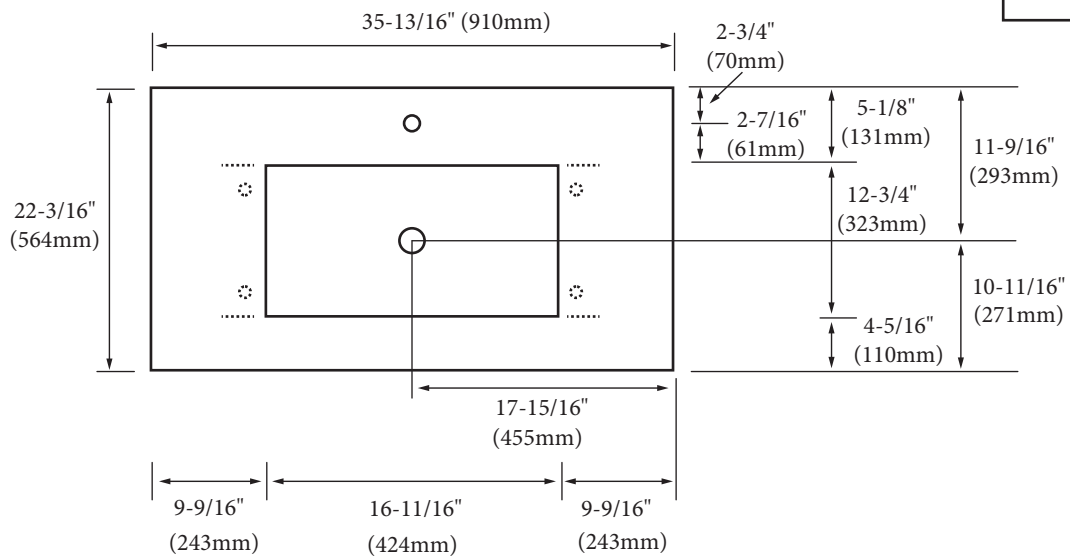

Quartzstone Countertop – 36"

Specification & Installation Guide

FEATURES

- Design: Quartzstone Countertop
- Material: Quartz composite.
- Dimension: 35-13/16" (910 mm)L x 22-3/16" (564 mm)W x 3/4" (20 mm)H
- Basin cut-out for Madeli under mount sink CB-2015
- Faucet hole(s): Single or 8" widespread.
- 4"H backsplash is included
- Packaging Dimensions: 39" (991 mm) x 25" (635 mm) x 4" (102 mm)
- Gross Weight: 56 lbs (26 kg)

TOP VIEW

UNDER SIDE VIEW (CLIP POSITIONS)

For clarification, please contact Madeli Customer Care at (800)-819-6988 or (305)-718-8817 Ext. 1

All dimensions are approximate and subject to standard tolerance. Specifications subject to change without prior notice.