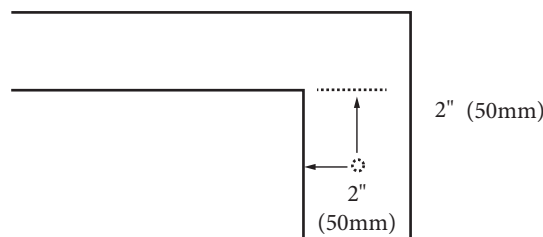

Quartzstone Countertop – 36"

Specification & Installation Guide

FEATURES

- Design: Quartzstone Countertop
- Material: Quartz composite.
- Dimension: 35-13/16" (910 mm)L x 22-3/16" (564 mm)W x 3/4" (20 mm)H
- Basin cut-out for Madeli under mount sink CB-2015
- Faucet hole(s): Single or 8" widespread.
- 4"H backsplash is included
- Packaging Dimensions: 39" (991 mm) x 25" (635 mm) x 4" (102 mm)
- Gross Weight: 56 lbs (26 kg)

TOP VIEW

UNDER SIDE VIEW (CLIP POSITIONS)

For clarification, please contact Madeli Customer Care at (800)-819-6988 or (305)-718-8817 Ext. 1

All dimensions are approximate and subject to standard tolerance. Specifications subject to change without prior notice.