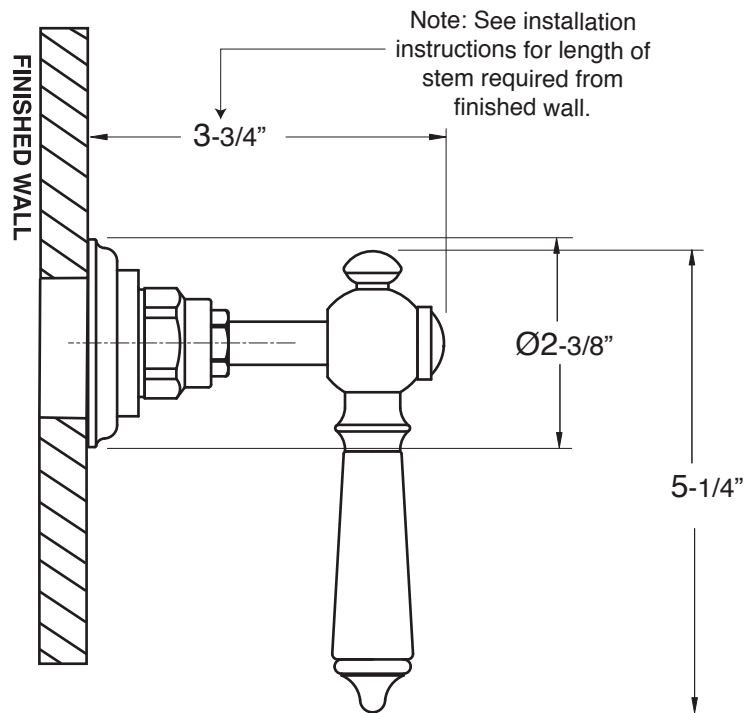

Trim for Wall Valve

1.007687T

Trim Only

**Waldorf Handle
(Ceramic Lever)**

FEATURES:

- All brass construction.
- Solid brass style handles.
- Available in all finishes. Warranty varies according to finish selection.
- Certified to meet or exceed the following codes and standards:
ASME A112.18.1/CSAB 125.1-2012.

For this 16pt handle and trim, use with the following valves:

- 18.30.020 - 1/2" Volume Control - Replacement Cartridge: 18.30.036
- 18.30.023 - 3/4" Volume Control - Replacement Cartridge: 18.30.011
- 18.30.255 - 3 Port In-Wall Diverter - Replacement Cartridge: 18.30.259
- 18.30.253 - 4 Port In-Wall Diverter - Replacement Cartridge: 18.30.257